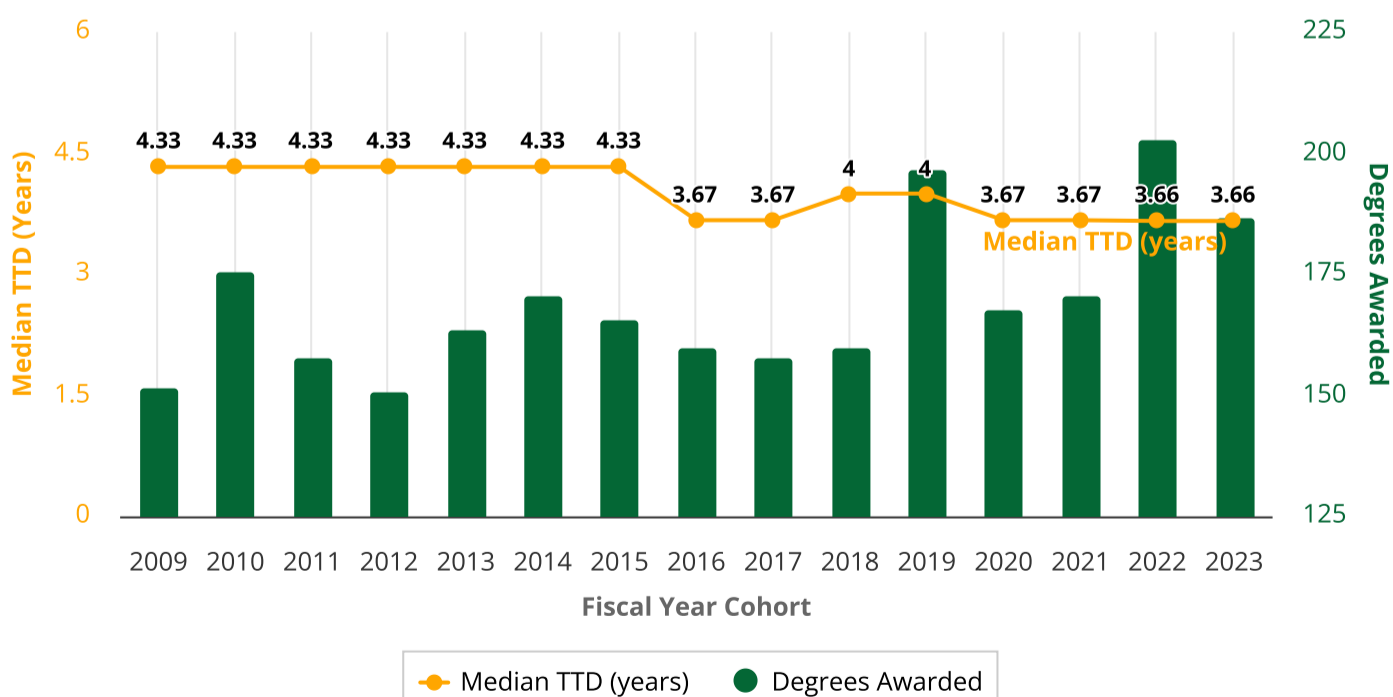

Undergraduate Time-to-Degree (TTD) Report

⚠ The data in this report is PRELIMINARY. If you encounter any problems, please contact MIRO at miro@hawaii.edu.

Selected Group:

Entry Ft/Pt = **Full-time**

Entry Cohort = **First-time Freshmen**

UHM Race = **White**

Fiscal Year Cohort	Degrees Awarded	Median TTD (years)	Mean TTD (years)	Mean GPA	Mean SSH (All) ¹	Mean SSH (Mānoa) ²
2009	152	4.33	4.51	3.09	136	128
2010	176	4.33	4.41	3.15	137	129
2011	158	4.33	4.54	3.12	135	126
2012	151	4.33	4.49	3.15	136	128
2013	164	4.33	4.61	3.06	133	126
2014	171	4.33	4.40	3.14	133	123
2015	166	4.33	4.48	3.13	133	123
2016	160	3.67	4.17	3.19	131	122
2017	158	3.67	4.27	3.18	130	122
2018	160	4.00	4.27	3.13	131	123
2019	197	4.00	4.21	3.15	129	120
2020	168	3.67	4.11	3.25	129	120
2021	171	3.67	4.19	3.31	130	119
2022	203	3.66	4.15	3.34	129	120
2023	187	3.66	4.05	3.35	128	119
Overall	2542	4.00	4.32	3.19	132	123

¹ Mean SSH (All) includes transfer credits.

² Mean SSH (Mānoa) only includes credits earned at UH Mānoa (excludes transfer credits).

Time-to-Degree Trend for Selected Group

Mānoa Institutional Research Office