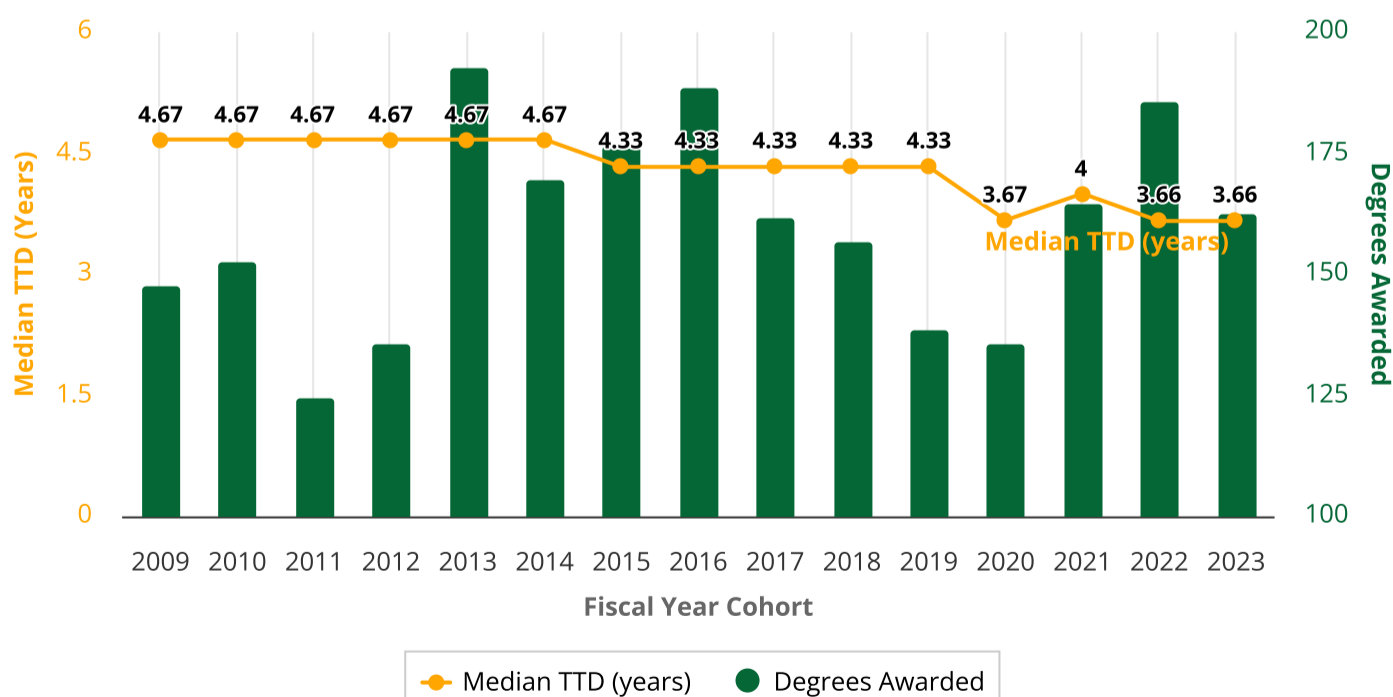

Undergraduate Time-to-Degree (TTD) Report

⚠ The data in this report is PRELIMINARY. If you encounter any problems, please contact MIRO at miro@hawaii.edu.

Selected Group:

Entry Ft/Pt = **Full-time**

Entry Cohort = **First-time Freshmen**

UHM Race = **Native Hawaiian or Other Pacific Islander**

Fiscal Year Cohort	Degrees Awarded	Median TTD (years)	Mean TTD (years)	Mean GPA	Mean SSH (All) ¹	Mean SSH (Mānoa) ²
2009	148	4.67	4.98	2.97	140	131
2010	153	4.67	4.94	2.97	140	131
2011	125	4.67	4.94	3.02	141	131
2012	136	4.67	4.78	3.05	138	129
2013	193	4.67	4.71	3.05	136	127
2014	170	4.67	4.89	3.00	137	130
2015	177	4.33	4.77	3.08	134	125
2016	189	4.33	4.54	3.12	133	127
2017	162	4.33	4.71	3.12	133	125
2018	157	4.33	4.60	3.14	133	125
2019	139	4.33	4.45	3.17	134	125
2020	136	3.67	4.22	3.21	131	123
2021	165	4.00	4.40	3.22	131	122
2022	186	3.66	4.35	3.25	131	122
2023	163	3.66	4.18	3.30	131	123
Overall	2399	4.33	4.63	3.11	135	126

¹ Mean SSH (All) includes transfer credits.

² Mean SSH (Mānoa) only includes credits earned at UH Mānoa (excludes transfer credits).

Time-to-Degree Trend for Selected Group

Mānoa Institutional Research Office