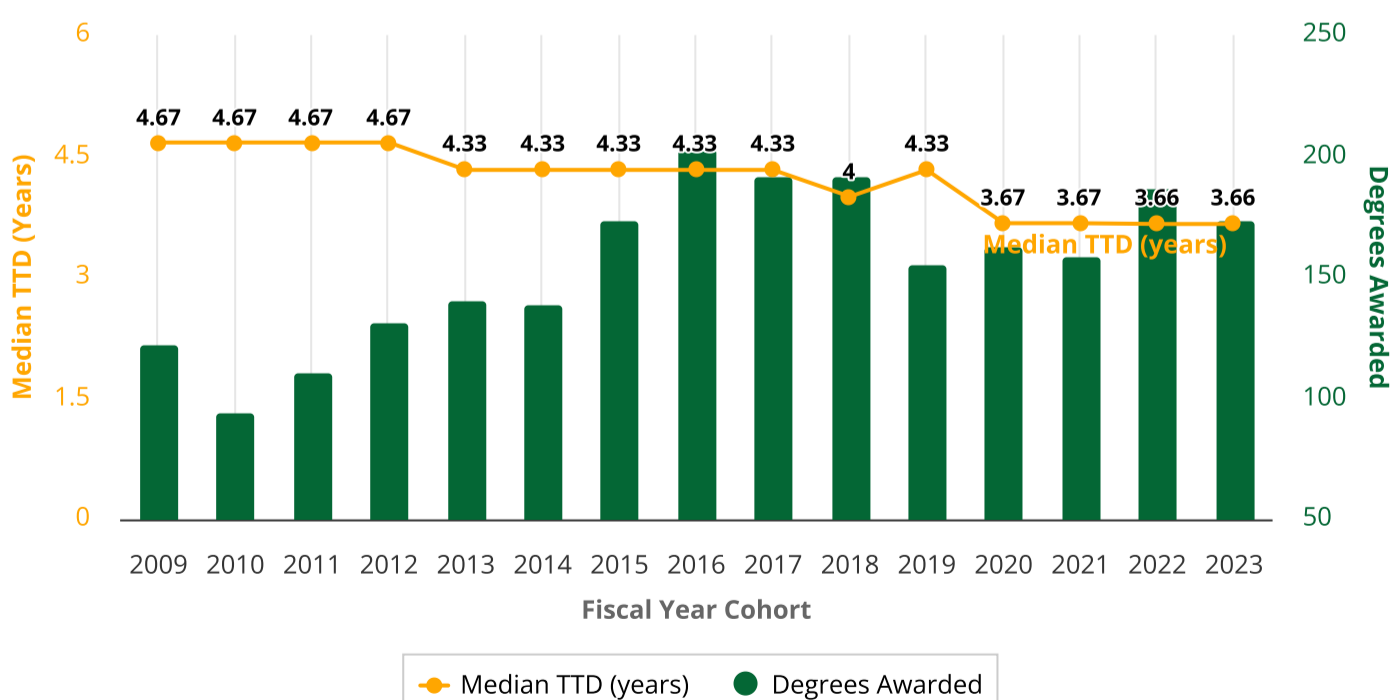

Undergraduate Time-to-Degree (TTD) Report

⚠ The data in this report is PRELIMINARY. If you encounter any problems, please contact MIRO at miro@hawaii.edu.

Selected Group:

Entry Ft/Pt = **Full-time**

Entry Cohort = **First-time Freshmen**

UHM Race = **Multiracial**

Fiscal Year Cohort	Degrees Awarded	Median TTD (years)	Mean TTD (years)	Mean GPA	Mean SSH (All) ¹	Mean SSH (Mānoa) ²
2009	123	4.67	4.72	3.07	141	132
2010	95	4.67	4.80	3.18	142	131
2011	111	4.67	4.74	3.12	138	131
2012	132	4.67	4.85	3.13	140	130
2013	141	4.33	4.64	3.10	137	127
2014	139	4.33	4.42	3.21	137	127
2015	174	4.33	4.65	3.16	135	125
2016	204	4.33	4.61	3.19	135	127
2017	192	4.33	4.59	3.17	135	124
2018	192	4.00	4.24	3.25	132	123
2019	156	4.33	4.45	3.23	133	122
2020	163	3.67	4.41	3.29	135	124
2021	159	3.67	4.08	3.36	131	121
2022	187	3.66	4.14	3.36	131	121
2023	174	3.66	4.08	3.34	131	121
Overall	2342	4.33	4.47	3.21	135	125

¹ Mean SSH (All) includes transfer credits.

² Mean SSH (Mānoa) only includes credits earned at UH Mānoa (excludes transfer credits).

Time-to-Degree Trend for Selected Group

Mānoa Institutional Research Office