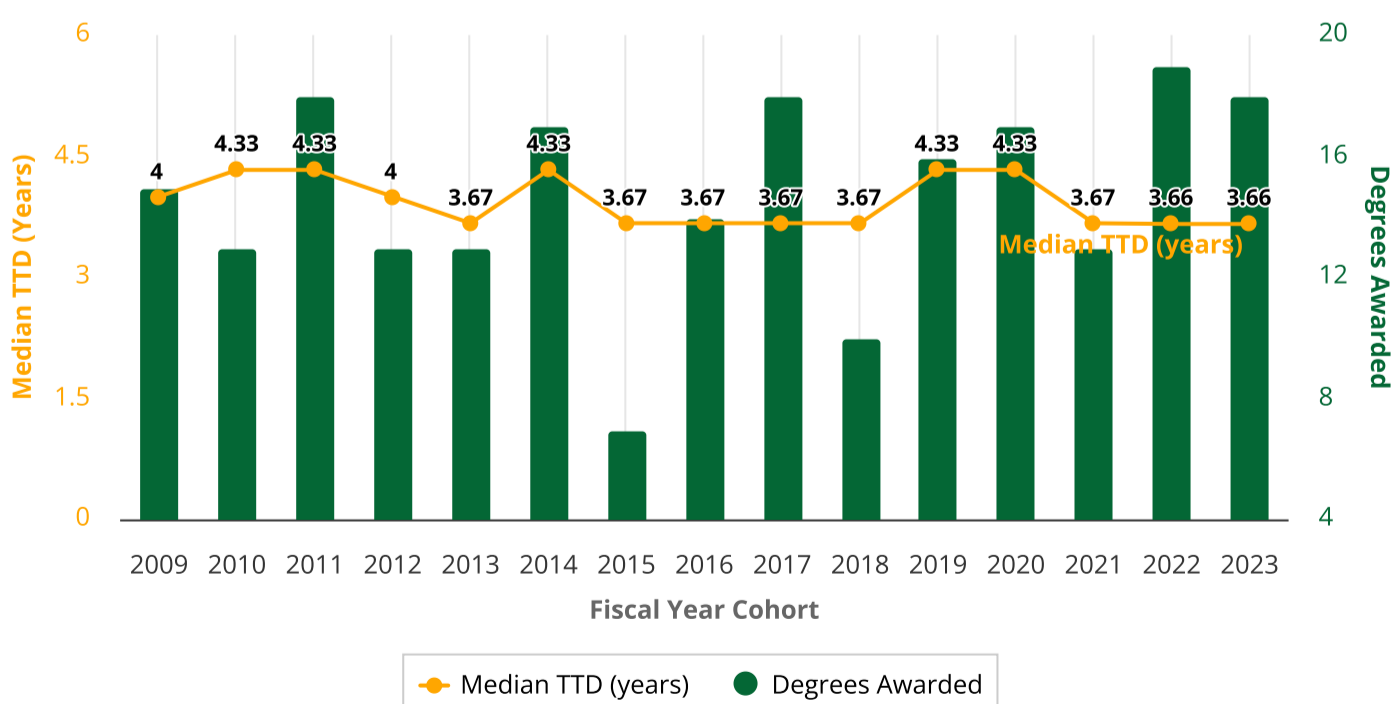

Undergraduate Time-to-Degree (TTD) Report

! The data in this report is PRELIMINARY. If you encounter any problems, please contact MIRO at miro@hawaii.edu.

Selected Group:

Entry Ft/Pt = **Full-time**

Entry Cohort = **First-time Freshmen**

UHM Race = **Hispanic/Latino**

Fiscal Year Cohort	Degrees Awarded	Median TTD (years)	Mean TTD (years)	Mean GPA	Mean SSH (All) ¹	Mean SSH (Mānoa) ²
2009	15	4.00	4.33	3.32	137	126
2010	13	4.33	4.23	3.01	133	124
2011	18	4.33	4.30	3.00	137	128
2012	13	4.00	4.16	3.08	131	123
2013	13	3.67	4.64	2.95	137	127
2014	17	4.33	4.41	3.15	136	123
2015	7	3.67	3.91	3.19	129	120
2016	14	3.67	4.07	3.12	131	121
2017	18	3.67	3.80	3.17	129	119
2018	10	3.67	3.84	3.14	124	116
2019	16	4.33	4.31	2.99	131	124
2020	17	4.33	4.33	3.07	130	121
2021	13	3.67	3.92	3.04	125	118
2022	19	3.66	3.87	3.29	124	120
2023	18	3.66	4.09	3.26	129	118
Overall	221	3.67	4.16	3.12	131	122

¹ Mean SSH (All) includes transfer credits.

² Mean SSH (Mānoa) only includes credits earned at UH Mānoa (excludes transfer credits).

Time-to-Degree Trend for Selected Group

Mānoa Institutional Research Office