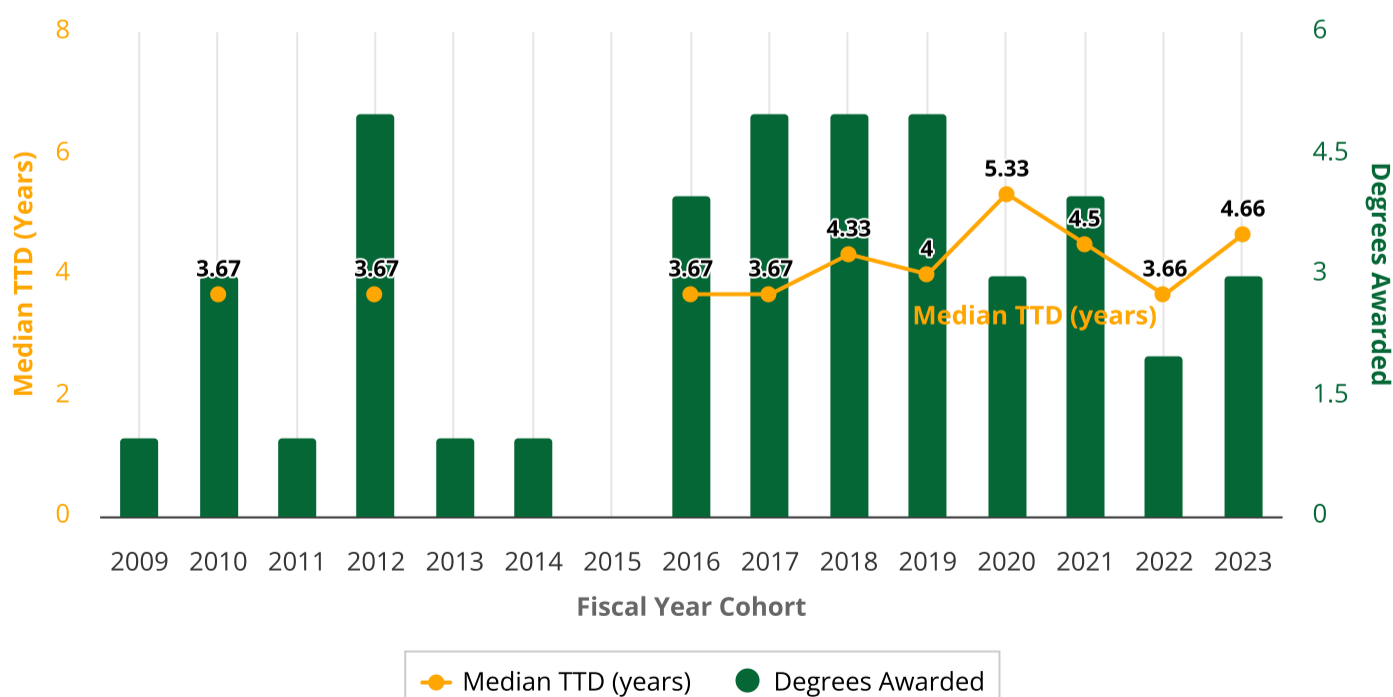

# Undergraduate Time-to-Degree (TTD) Report

**⚠ The data in this report is PRELIMINARY. If you encounter any problems, please contact MIRO at [miro@hawaii.edu](mailto:miro@hawaii.edu).**

**Selected Group:**

Entry Ft/Pt = **Full-time**

Entry Cohort = **First-time Freshmen**

Geo Origin = **US National/CFAS**

Fiscal Year Cohort	Degrees Awarded	Median TTD (years)	Mean TTD (years)	Mean GPA	Mean SSH (All) <sup>1</sup>	Mean SSH (Mānoa) <sup>2</sup>
2009	1	SN	SN	SN	SN	SN
2010	3	3.67	4.00	2.95	134	125
2011	1	SN	SN	SN	SN	SN
2012	5	3.67	4.40	2.85	144	132
2013	1	SN	SN	SN	SN	SN
2014	1	SN	SN	SN	SN	SN
2015	0	-	-	-	-	-
2016	4	3.67	3.84	3.45	128	120
2017	5	3.67	3.80	3.08	130	121
2018	5	4.33	4.33	2.98	130	121
2019	5	4.00	4.53	3.07	130	122
2020	3	5.33	5.33	2.75	136	116
2021	4	4.50	4.59	2.85	130	117
2022	2	3.66	3.66	3.03	128	114
2023	3	4.66	4.88	2.89	129	122
<b>Overall</b>	<b>43</b>	<b>4.33</b>	<b>4.34</b>	<b>2.99</b>	<b>133</b>	<b>122</b>

<sup>1</sup> Mean SSH (All) includes transfer credits.

<sup>2</sup> Mean SSH (Mānoa) only includes credits earned at UH Mānoa (excludes transfer credits).

**Time-to-Degree Trend for Selected Group**

Mānoa Institutional Research Office