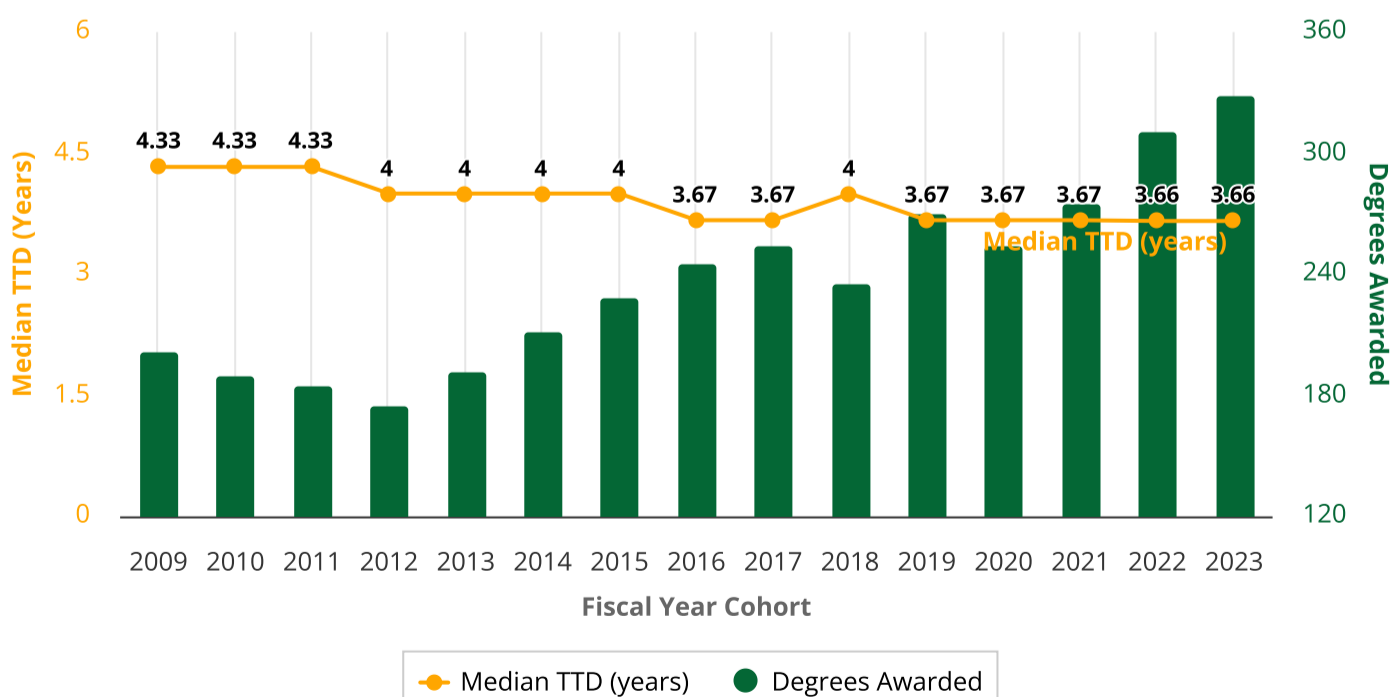

# Undergraduate Time-to-Degree (TTD) Report

**⚠ The data in this report is PRELIMINARY. If you encounter any problems, please contact MIRO at [miro@hawaii.edu](mailto:miro@hawaii.edu).**

**Selected Group:**

Entry Ft/Pt = **Full-time**

Entry Cohort = **First-time Freshmen**

Geo Origin = **US Mainland**

Fiscal Year Cohort	Degrees Awarded	Median TTD (years)	Mean TTD (years)	Mean GPA	Mean SSH (All) <sup>1</sup>	Mean SSH (Mānoa) <sup>2</sup>
2009	202	4.33	4.23	3.09	136	128
2010	190	4.33	4.31	3.04	135	127
2011	185	4.33	4.43	3.04	137	129
2012	176	4.00	4.29	3.15	135	127
2013	192	4.00	4.30	3.10	133	125
2014	212	4.00	4.23	3.13	134	126
2015	229	4.00	4.22	3.13	132	124
2016	246	3.67	4.13	3.15	131	123
2017	255	3.67	4.21	3.10	129	122
2018	236	4.00	4.14	3.11	130	122
2019	271	3.67	4.13	3.13	129	121
2020	255	3.67	4.09	3.19	129	121
2021	276	3.67	4.10	3.26	129	120
2022	311	3.66	3.95	3.32	128	121
2023	329	3.66	3.97	3.31	128	120
<b>Overall</b>	<b>3565</b>	<b>3.67</b>	<b>4.16</b>	<b>3.16</b>	<b>131</b>	<b>123</b>

<sup>1</sup> Mean SSH (All) includes transfer credits.

<sup>2</sup> Mean SSH (Mānoa) only includes credits earned at UH Mānoa (excludes transfer credits).

**Time-to-Degree Trend for Selected Group**

Mānoa Institutional Research Office