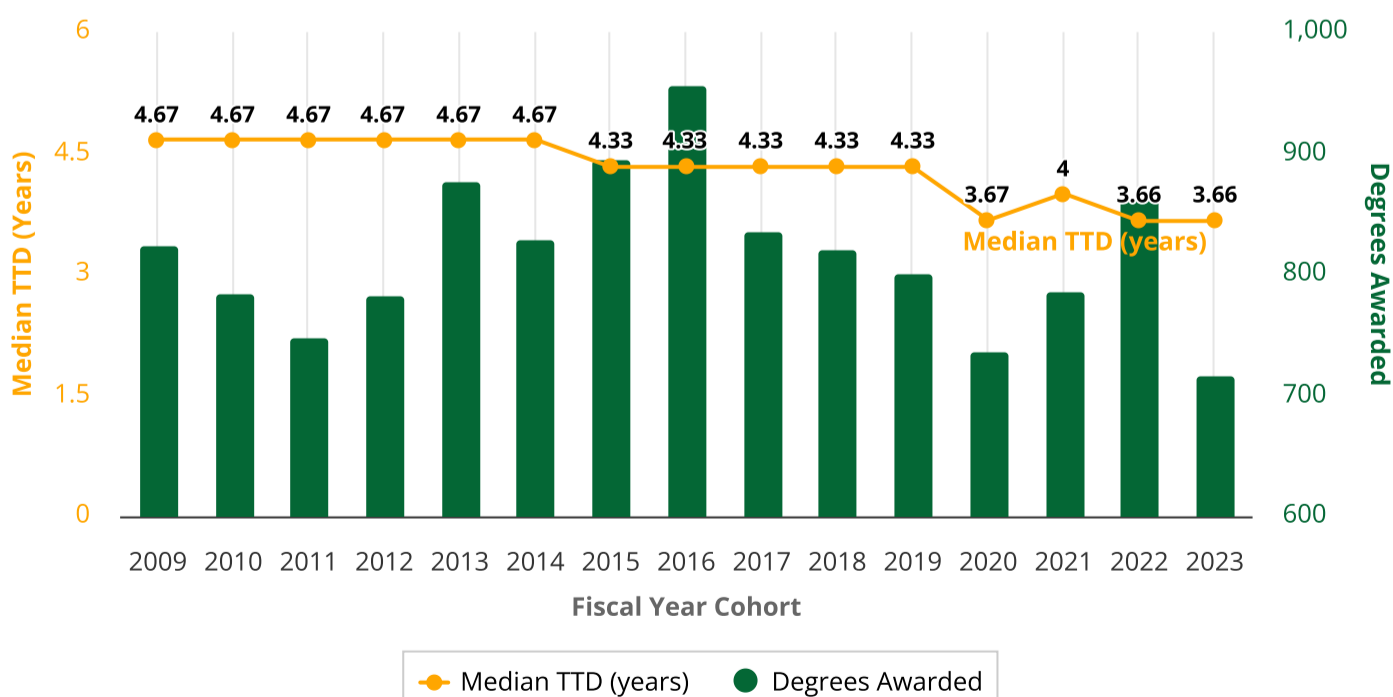

Undergraduate Time-to-Degree (TTD) Report

⚠ The data in this report is PRELIMINARY. If you encounter any problems, please contact MIRO at miro@hawaii.edu.

Selected Group:

Entry Ft/Pt = **Full-time**

Entry Cohort = **First-time Freshmen**

Geo Origin = **Hawai'i**

Fiscal Year Cohort	Degrees Awarded	Median TTD (years)	Mean TTD (years)	Mean GPA	Mean SSH (All) ¹	Mean SSH (Mānoa) ²
2009	825	4.67	4.89	3.09	143	134
2010	785	4.67	5.00	3.11	144	133
2011	749	4.67	4.93	3.12	142	131
2012	783	4.67	4.90	3.13	141	131
2013	877	4.67	4.91	3.09	141	130
2014	829	4.67	4.80	3.15	140	130
2015	896	4.33	4.80	3.17	139	128
2016	957	4.33	4.66	3.20	137	127
2017	837	4.33	4.61	3.22	138	127
2018	821	4.33	4.51	3.22	137	127
2019	801	4.33	4.49	3.26	136	125
2020	737	3.67	4.40	3.25	136	124
2021	786	4.00	4.29	3.32	133	122
2022	864	3.66	4.32	3.35	134	122
2023	718	3.66	4.20	3.41	133	122
Overall	12265	4.33	4.65	3.20	138	128

¹ Mean SSH (All) includes transfer credits.

² Mean SSH (Mānoa) only includes credits earned at UH Mānoa (excludes transfer credits).

Time-to-Degree Trend for Selected Group

Mānoa Institutional Research Office