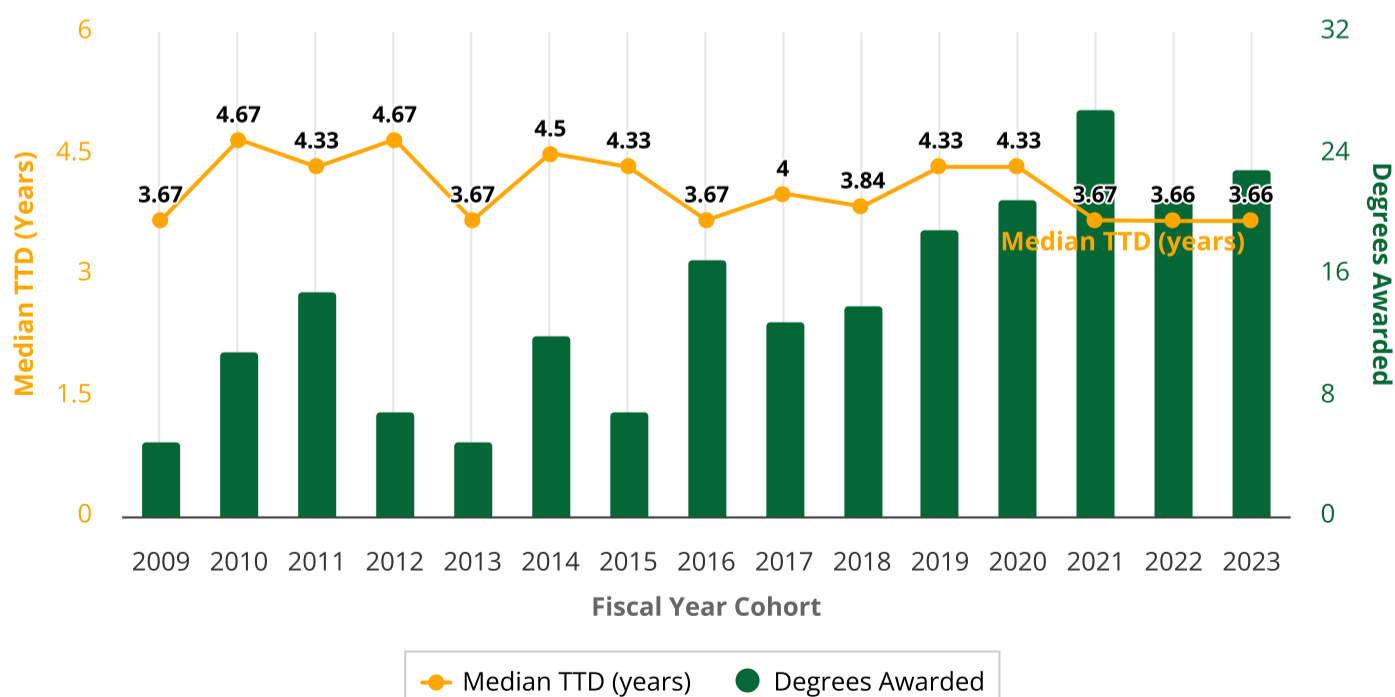

Undergraduate Time-to-Degree (TTD) Report

⚠ The data in this report is PRELIMINARY. If you encounter any problems, please contact MIRO at miro@hawaii.edu.

Selected Group:

Entry Ft/Pt = **Full-time**

Entry Cohort = **First-time Freshmen**

UHM Ethnicity = **Vietnamese**

Fiscal Year Cohort	Degrees Awarded	Median TTD (years)	Mean TTD (years)	Mean GPA	Mean SSH (All) ¹	Mean SSH (Mānoa) ²
2009	5	3.67	3.73	3.02	140	122
2010	11	4.67	4.76	3.16	143	132
2011	15	4.33	4.60	3.24	147	138
2012	7	4.67	4.53	3.24	137	134
2013	5	3.67	3.87	3.09	127	121
2014	12	4.50	4.61	3.05	144	139
2015	7	4.33	4.48	3.31	146	141
2016	17	3.67	4.16	3.36	132	126
2017	13	4.00	4.18	3.47	136	125
2018	14	3.84	4.65	3.32	145	134
2019	19	4.33	4.33	3.37	139	129
2020	21	4.33	4.40	3.21	137	130
2021	27	3.67	4.06	3.48	135	124
2022	21	3.66	4.20	3.41	132	124
2023	23	3.66	4.23	3.49	139	129
Overall	217	4.33	4.32	3.32	138	130

¹ Mean SSH (All) includes transfer credits.

² Mean SSH (Mānoa) only includes credits earned at UH Mānoa (excludes transfer credits).

Time-to-Degree Trend for Selected Group

Mānoa Institutional Research Office