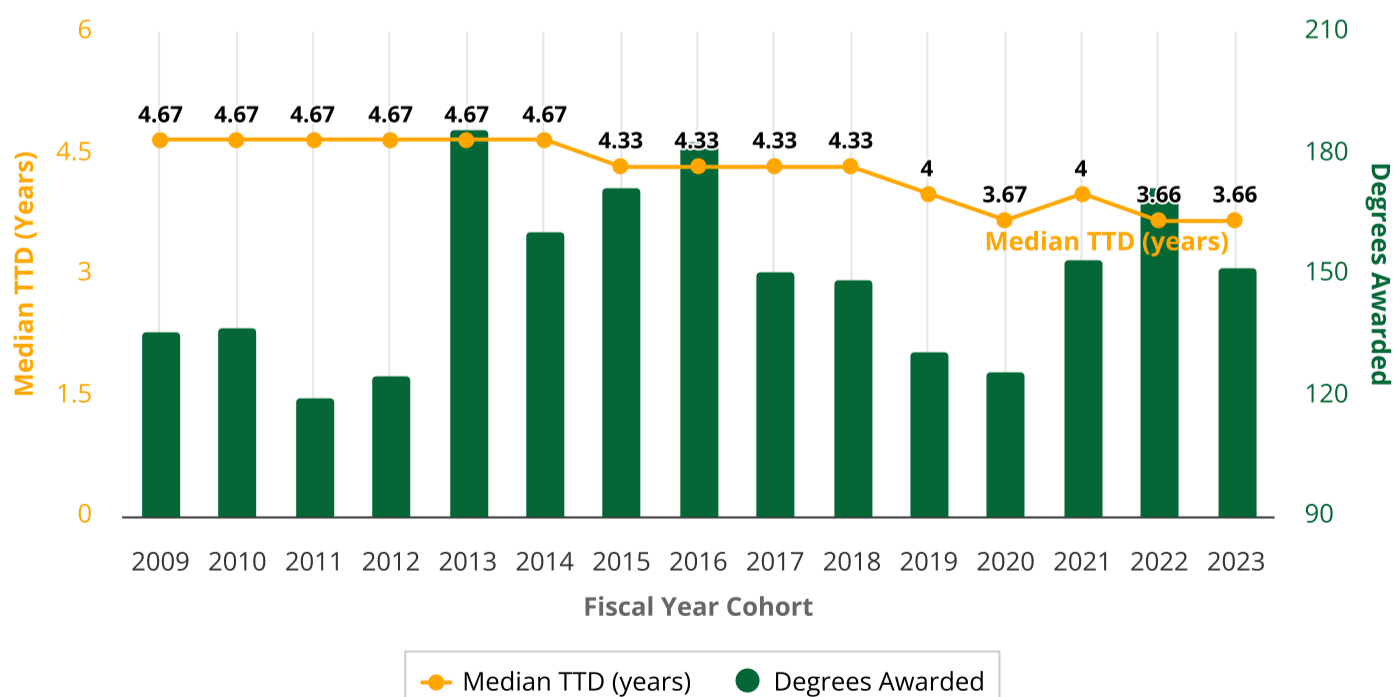

# Undergraduate Time-to-Degree (TTD) Report

**! The data in this report is PRELIMINARY. If you encounter any problems, please contact MIRO at [miro@hawaii.edu](mailto:miro@hawaii.edu).**

**Selected Group:**

Entry Ft/Pt = **Full-time**

Entry Cohort = **First-time Freshmen**

UHM Ethnicity = **Native Hawaiian or Part-Hawn**

Fiscal Year Cohort	Degrees Awarded	Median TTD (years)	Mean TTD (years)	Mean GPA	Mean SSH (All) <sup>1</sup>	Mean SSH (Mānoa) <sup>2</sup>
2009	136	4.67	4.96	2.98	139	131
2010	137	4.67	4.96	2.98	140	132
2011	120	4.67	4.97	3.04	142	132
2012	125	4.67	4.80	3.07	138	129
2013	186	4.67	4.73	3.06	137	127
2014	161	4.67	4.86	3.00	137	130
2015	172	4.33	4.78	3.08	134	125
2016	183	4.33	4.54	3.11	133	126
2017	151	4.33	4.72	3.13	133	124
2018	149	4.33	4.62	3.15	133	126
2019	131	4.00	4.44	3.18	135	126
2020	126	3.67	4.19	3.26	131	124
2021	154	4.00	4.40	3.22	130	121
2022	172	3.66	4.36	3.27	132	123
2023	152	3.66	4.15	3.32	132	123
<b>Overall</b>	<b>2255</b>	<b>4.33</b>	<b>4.63</b>	<b>3.12</b>	<b>135</b>	<b>126</b>

<sup>1</sup> Mean SSH (All) includes transfer credits.

<sup>2</sup> Mean SSH (Mānoa) only includes credits earned at UH Mānoa (excludes transfer credits).

**Time-to-Degree Trend for Selected Group**

Mānoa Institutional Research Office