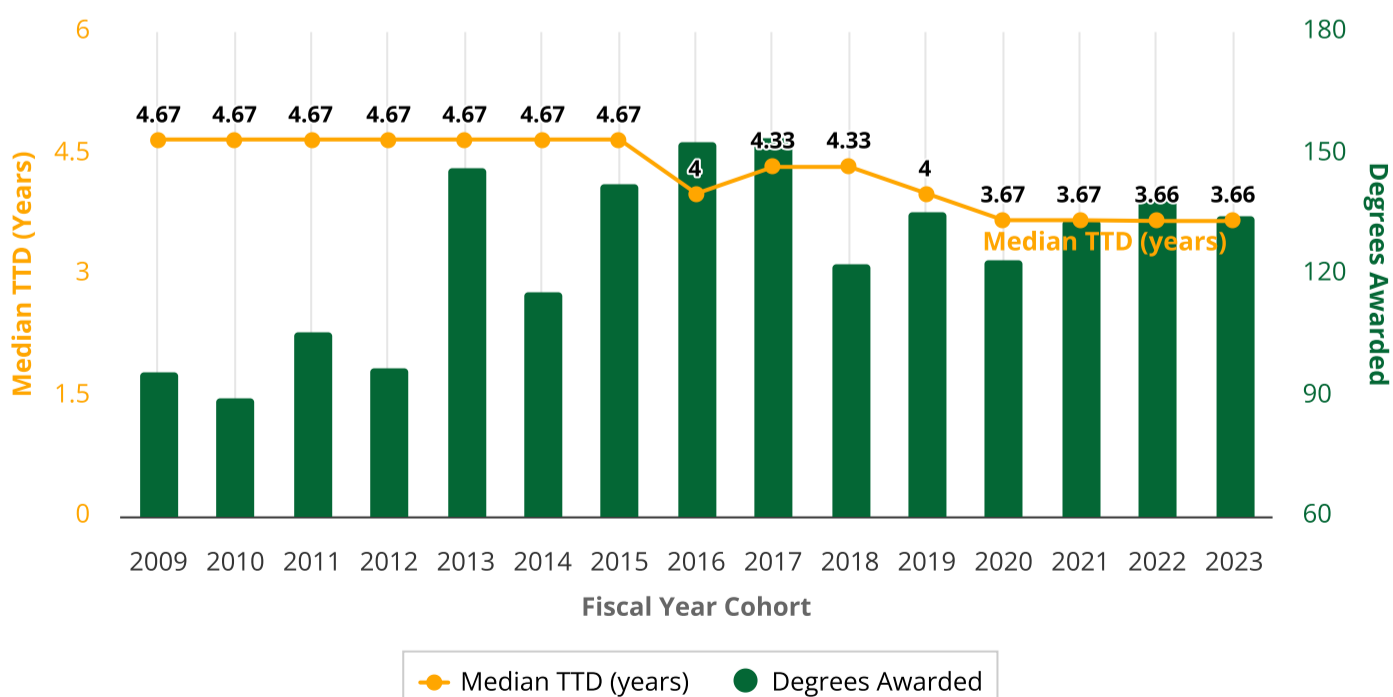

Undergraduate Time-to-Degree (TTD) Report

⚠ The data in this report is PRELIMINARY. If you encounter any problems, please contact MIRO at miro@hawaii.edu.

Selected Group:

Entry Ft/Pt = **Full-time**

Entry Cohort = **First-time Freshmen**

UHM Ethnicity = **Mixed Asian**

Fiscal Year Cohort	Degrees Awarded	Median TTD (years)	Mean TTD (years)	Mean GPA	Mean SSH (All) ¹	Mean SSH (Mānoa) ²
2009	96	4.67	4.73	3.12	143	134
2010	90	4.67	4.86	3.15	142	133
2011	106	4.67	4.98	3.15	145	132
2012	97	4.67	5.00	3.11	142	130
2013	147	4.67	4.98	3.16	142	129
2014	116	4.67	4.99	3.16	143	130
2015	143	4.67	4.81	3.18	141	130
2016	153	4.00	4.59	3.23	136	126
2017	154	4.33	4.48	3.24	138	128
2018	123	4.33	4.40	3.22	137	125
2019	136	4.00	4.44	3.30	137	127
2020	124	3.67	4.43	3.27	136	124
2021	134	3.67	4.16	3.38	133	123
2022	139	3.66	4.19	3.39	136	124
2023	135	3.66	4.13	3.46	132	120
Overall	1893	4.33	4.59	3.24	138	127

¹ Mean SSH (All) includes transfer credits.

² Mean SSH (Mānoa) only includes credits earned at UH Mānoa (excludes transfer credits).

Time-to-Degree Trend for Selected Group

Mānoa Institutional Research Office