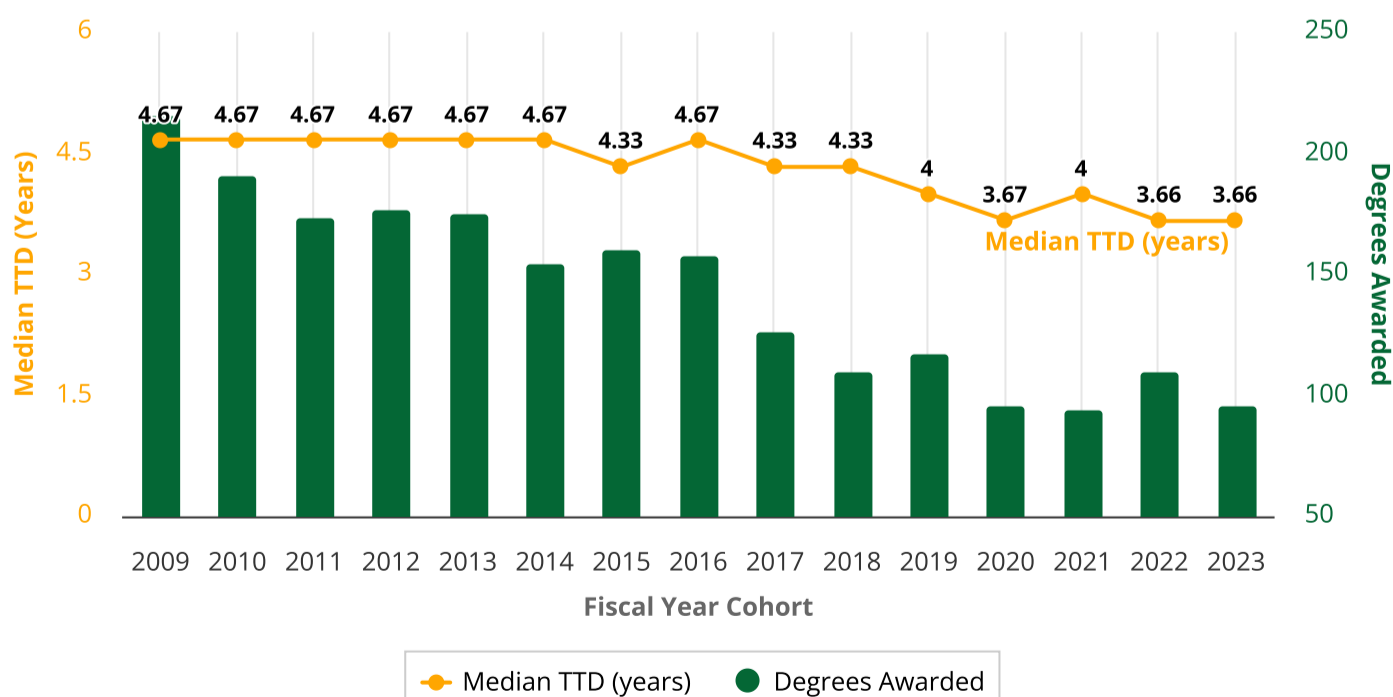

Undergraduate Time-to-Degree (TTD) Report

⚠ The data in this report is PRELIMINARY. If you encounter any problems, please contact MIRO at miro@hawaii.edu.

Selected Group:

Entry Ft/Pt = **Full-time**

Entry Cohort = **First-time Freshmen**

UHM Ethnicity = **Japanese**

Fiscal Year Cohort	Degrees Awarded	Median TTD (years)	Mean TTD (years)	Mean GPA	Mean SSH (All) ¹	Mean SSH (Mānoa) ²
2009	216	4.67	4.92	3.13	144	135
2010	191	4.67	5.16	3.11	146	134
2011	174	4.67	5.03	3.17	146	133
2012	177	4.67	4.87	3.22	143	131
2013	176	4.67	5.05	3.09	145	135
2014	155	4.67	4.86	3.15	141	131
2015	161	4.33	4.89	3.22	141	128
2016	158	4.67	4.96	3.12	141	129
2017	127	4.33	4.76	3.21	140	132
2018	110	4.33	4.43	3.23	138	128
2019	118	4.00	4.42	3.29	136	124
2020	96	3.67	4.36	3.25	135	124
2021	95	4.00	4.37	3.30	134	119
2022	110	3.66	4.40	3.35	134	123
2023	96	3.66	4.16	3.39	133	120
Overall	2160	4.50	4.78	3.19	141	130

¹ Mean SSH (All) includes transfer credits.

² Mean SSH (Mānoa) only includes credits earned at UH Mānoa (excludes transfer credits).

Time-to-Degree Trend for Selected Group

Mānoa Institutional Research Office