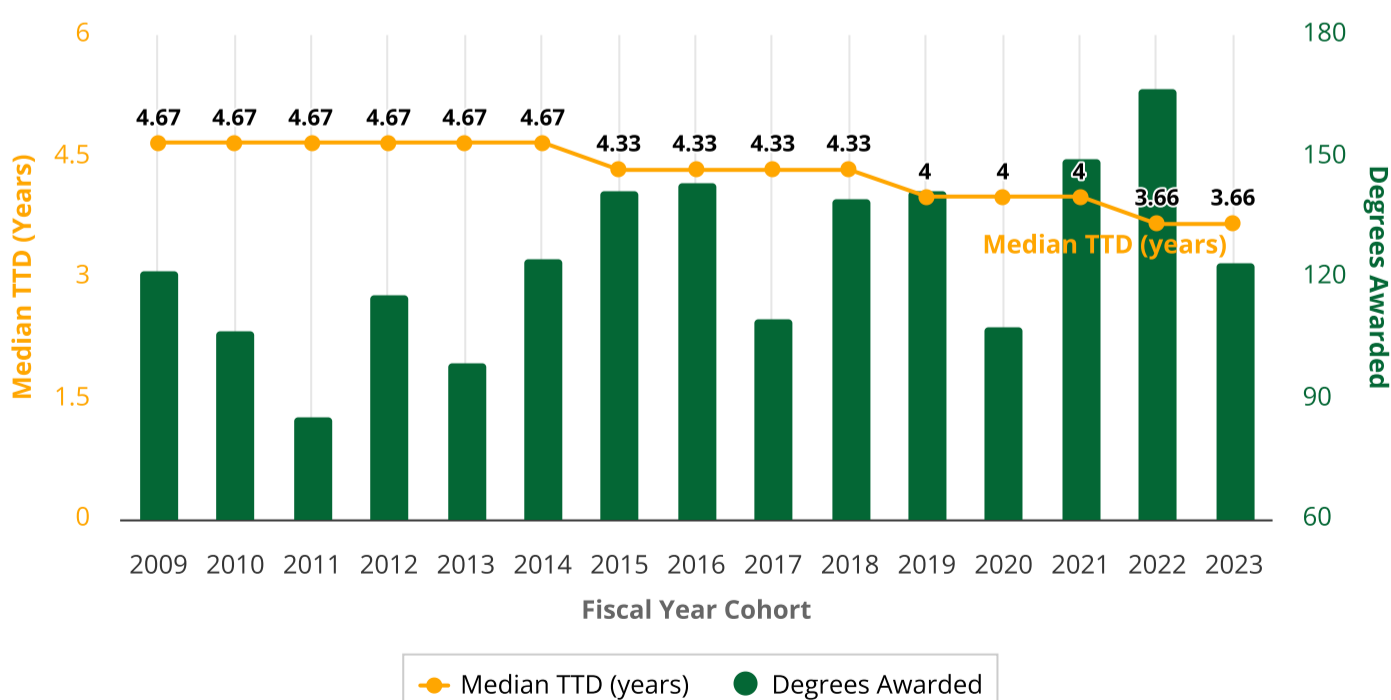

# Undergraduate Time-to-Degree (TTD) Report

**⚠ The data in this report is PRELIMINARY. If you encounter any problems, please contact MIRO at [miro@hawaii.edu](mailto:miro@hawaii.edu).**

**Selected Group:**

Entry Ft/Pt = **Full-time**

Entry Cohort = **First-time Freshmen**

UHM Ethnicity = **Filipino**

Fiscal Year Cohort	Degrees Awarded	Median TTD (years)	Mean TTD (years)	Mean GPA	Mean SSH (All) <sup>1</sup>	Mean SSH (Mānoa) <sup>2</sup>
2009	122	4.67	4.89	3.12	143	134
2010	107	4.67	5.03	3.01	145	135
2011	86	4.67	4.93	3.07	141	130
2012	116	4.67	5.07	3.11	142	132
2013	99	4.67	4.98	3.15	144	134
2014	125	4.67	4.70	3.21	142	134
2015	142	4.33	4.57	3.21	138	130
2016	144	4.33	4.59	3.23	139	130
2017	110	4.33	4.48	3.17	139	129
2018	140	4.33	4.62	3.20	139	130
2019	142	4.00	4.53	3.22	137	126
2020	108	4.00	4.35	3.19	135	123
2021	150	4.00	4.25	3.27	133	123
2022	167	3.66	4.34	3.30	134	122
2023	124	3.66	4.24	3.32	132	123
<b>Overall</b>	<b>1882</b>	<b>4.33</b>	<b>4.61</b>	<b>3.19</b>	<b>138</b>	<b>129</b>

<sup>1</sup> Mean SSH (All) includes transfer credits.

<sup>2</sup> Mean SSH (Mānoa) only includes credits earned at UH Mānoa (excludes transfer credits).

**Time-to-Degree Trend for Selected Group**

Mānoa Institutional Research Office