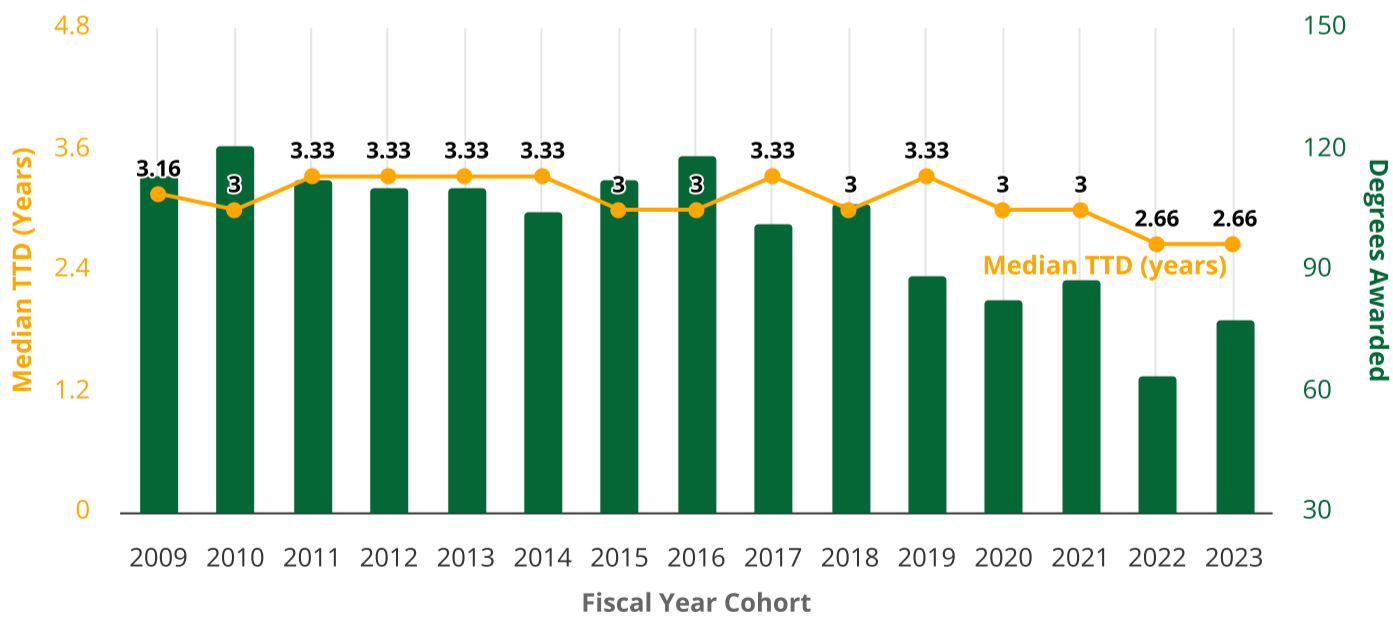

# Undergraduate Time-to-Degree (TTD) Report

**⚠ The data in this report is PRELIMINARY. If you encounter any problems, please contact MIRO at [miro@hawaii.edu](mailto:miro@hawaii.edu).**

**Selected Group:**

Entry Ft/Pt = **Part-time**

Entry Cohort = **Transfer-Junior**

Fiscal Year Cohort	Degrees Awarded	Median TTD (years)	Mean TTD (years)	Mean GPA	Mean SSH (All) <sup>1</sup>	Mean SSH (Mānoa) <sup>2</sup>
2009	114	3.16	3.47	3.14	146	70
2010	121	3.00	3.26	3.29	146	71
2011	113	3.33	3.46	3.19	146	71
2012	111	3.33	3.32	3.12	145	70
2013	111	3.33	3.85	3.20	150	73
2014	105	3.33	3.40	3.20	144	69
2015	113	3.00	3.55	3.30	144	68
2016	119	3.00	3.59	3.19	143	66
2017	102	3.33	3.32	3.26	141	66
2018	107	3.00	3.49	3.21	142	64
2019	89	3.33	3.52	3.30	147	68
2020	83	3.00	3.45	3.21	146	69
2021	88	3.00	3.23	3.38	143	67
2022	64	2.66	3.09	3.38	140	65
2023	78	2.66	2.89	3.44	137	64
<b>Overall</b>	<b>1518</b>	<b>3.00</b>	<b>3.41</b>	<b>3.24</b>	<b>144</b>	<b>68</b>

<sup>1</sup> Mean SSH (All) includes transfer credits.

<sup>2</sup> Mean SSH (Mānoa) only includes credits earned at UH Mānoa (excludes transfer credits).

**Time-to-Degree Trend for Selected Group**

● Median TTD (years)    ● Degrees Awarded