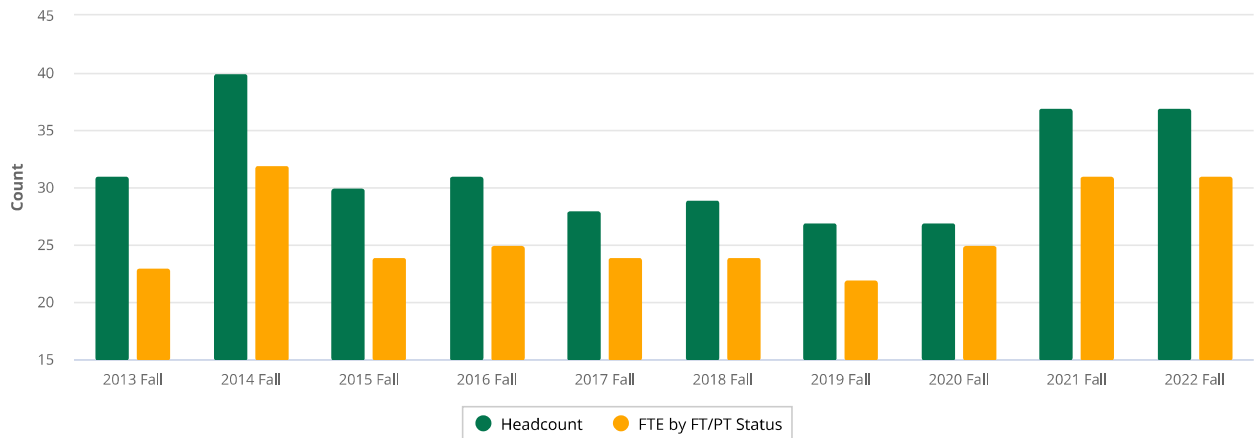

Enrollment Trend Report

Period: Fall only
Freeze Event: Census (Default)
Selected Group:
 Acad Level = **Undergrad**
 UHM Ethnicity = **Micronesia**

Period	Unduplicated Headcount	FTE by FT/PT	FTE by Credits
2013 Fall	31	23	21
2014 Fall	40	32	31
2015 Fall	30	24	24
2016 Fall	31	25	26
2017 Fall	28	24	23
2018 Fall	29	24	23
2019 Fall	27	22	21
2020 Fall	27	25	23
2021 Fall	37	31	32
2022 Fall	37	31	30

Enrollment Trend for Selected Group

Source: ODS

Mānoa Institutional Research Office