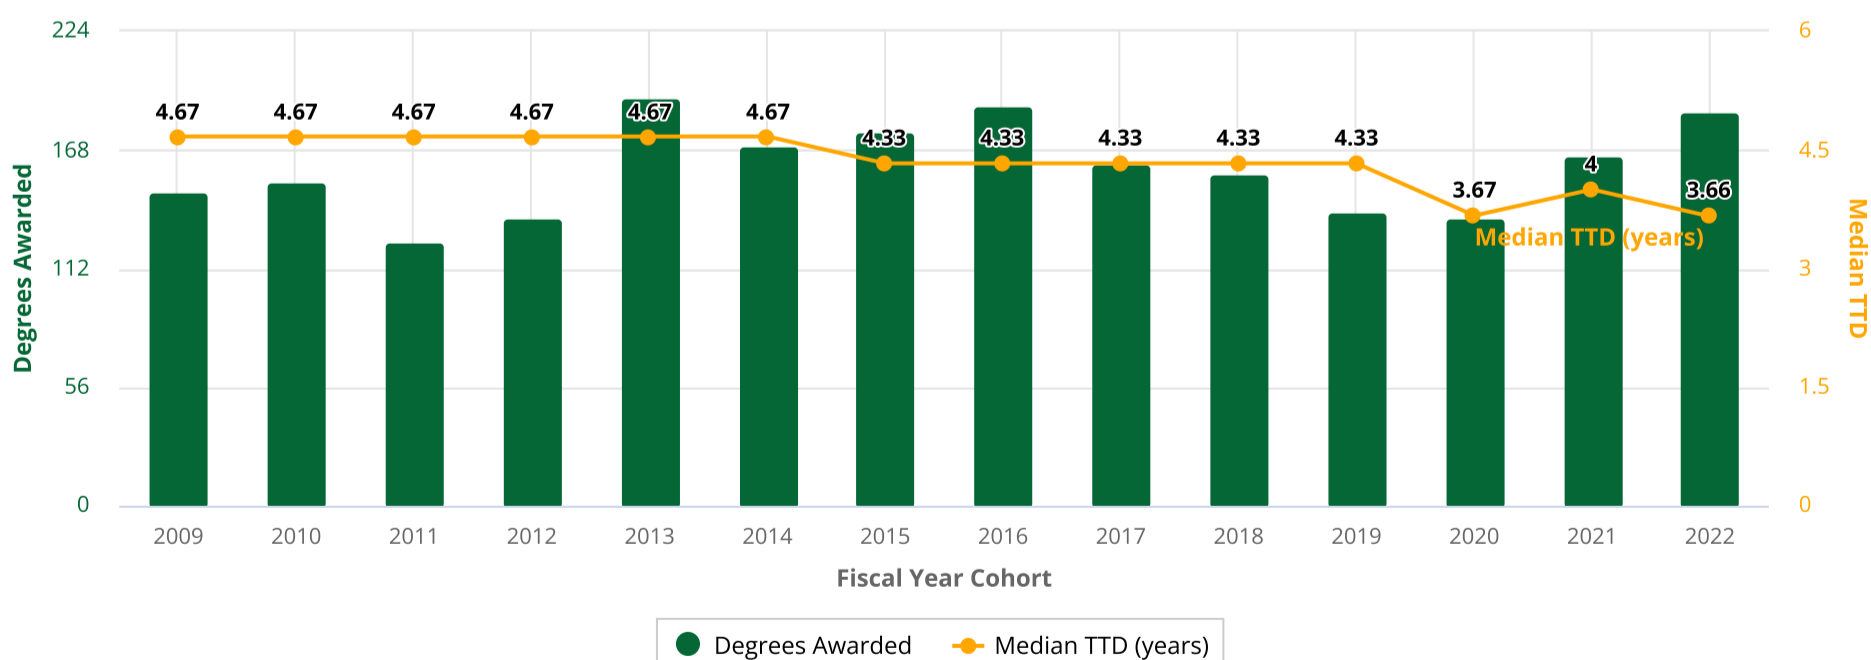

Undergraduate Time-to-Degree (TTD) Report

⚠ The data in this report is PRELIMINARY. If you encounter any problems, please contact MIRO at miro@hawaii.edu.

Selected Group:

Entry Ft/Pt = **Full-time**

Entry Cohort = **First-time Freshmen**

UHM Race = **Native Hawaiian or Other Pacific Islander**

Fiscal Year Cohort	Headcount	Median TTD (years)	Mean TTD (years)	Mean GPA	Mean SSH (All)*	Mean SSH (Mānoa)
2009	148	4.67	4.98	3	140	131
2010	153	4.67	4.94	3	140	131
2011	125	4.67	4.94	3.06	141	131
2012	136	4.67	4.78	3.06	138	129
2013	193	4.67	4.71	3.08	136	127
2014	170	4.67	4.89	3.02	137	130
2015	177	4.33	4.77	3.1	134	125
2016	189	4.33	4.54	3.14	133	127
2017	162	4.33	4.71	3.13	133	125
2018	157	4.33	4.6	3.16	133	125
2019	139	4.33	4.45	3.18	134	125
2020	136	3.67	4.22	3.22	131	123
2021	165	4	4.4	3.23	131	122
2022	186	3.66	4.35	3.27	131	122
Overall	2236	4.33	4.66	3.12	135	127

* Mean SSH (All) includes transfer credits.

Time-to-Degree Trend for Selected Group

Source: ODS

Mānoa Institutional Research Office