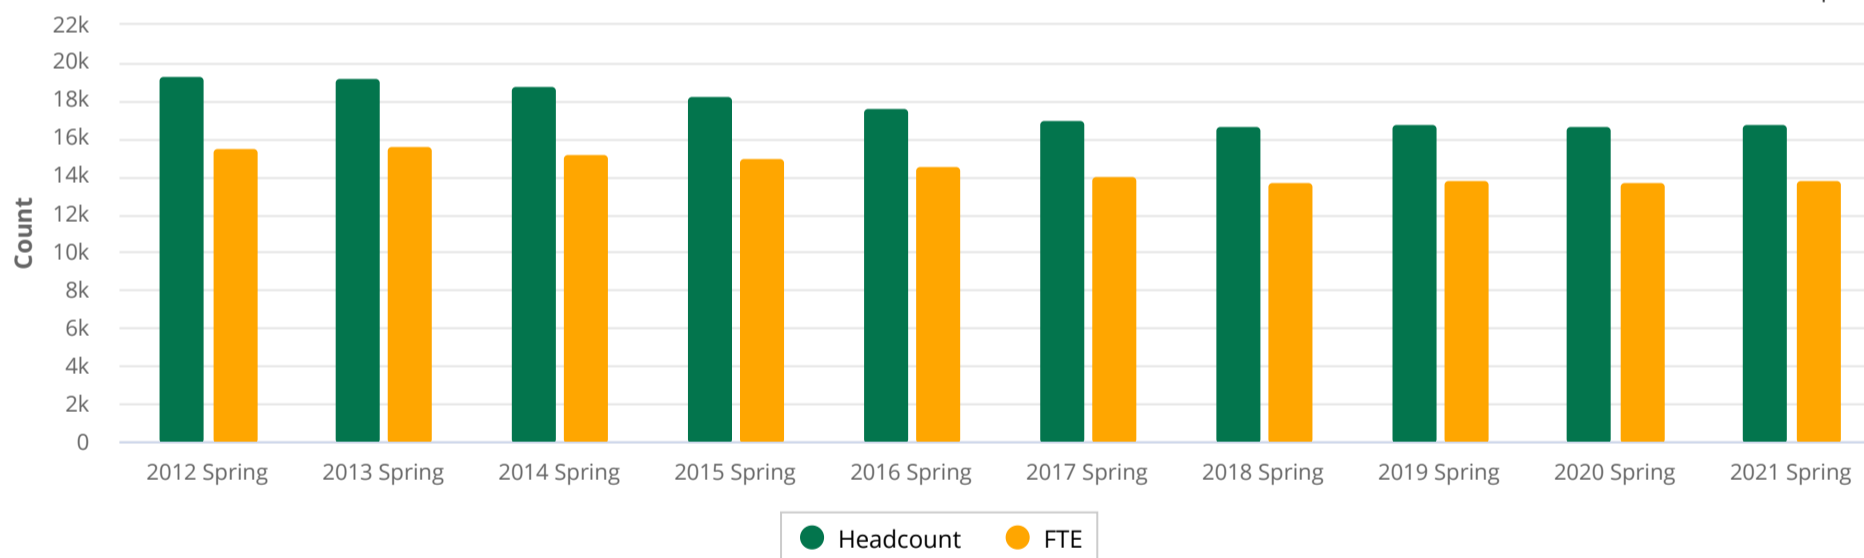

Enrollment Trend Report

Period: Spring only
Freeze Event: Census (Default)
Selected Group:
 All data (no filters)

Period	Unduplicated Headcount	FTE by FT/PT	FTE by Credits
2012 Spring	19315	15537	15438
2013 Spring	19243	15612	15633
2014 Spring	18808	15253	15349
2015 Spring	18283	15008	15089
2016 Spring	17675	14579	14677
2017 Spring	17033	14056	14192
2018 Spring	16688	13764	13882
2019 Spring	16806	13825	13954
2020 Spring	16683	13796	13905
2021 Spring	16859	13862	13938

Enrollment Trend for Selected Group

Source: ODS

Export

Mānoa Institutional Research Office