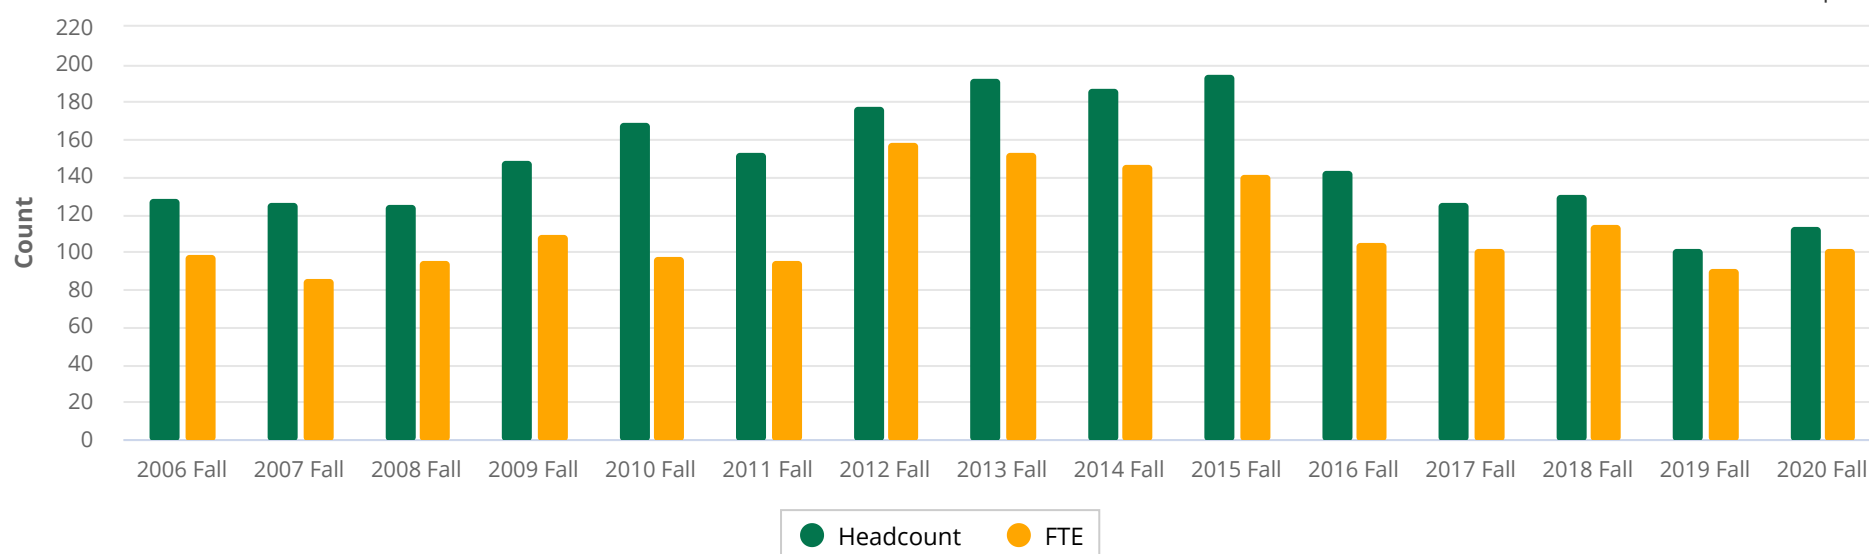

Enrollment Trend Report

Period: Fall only

Freeze Event: Census (Default)

Selected Group:

Acad Level = **Undergrad**

Geo Origin = **US National/CFAS**

Data Notes

- There is no data available prior to Fall 2006 when selecting by geography/citizenship or international as UHM race.

Period	Unduplicated Headcount	FTE by FT/PT	FTE by Credits
2006 Fall	129	99	99
2007 Fall	127	86	88
2008 Fall	126	96	95
2009 Fall	149	110	105
2010 Fall	170	98	104
2011 Fall	154	96	107
2012 Fall	178	159	162
2013 Fall	193	154	159
2014 Fall	188	147	144
2015 Fall	195	142	140
2016 Fall	144	106	104
2017 Fall	127	103	105
2018 Fall	131	115	110
2019 Fall	102	92	89
2020 Fall	114	102	104

Enrollment Trend for Selected Group

Source: ODS

Export

Mānoa Institutional Research Office