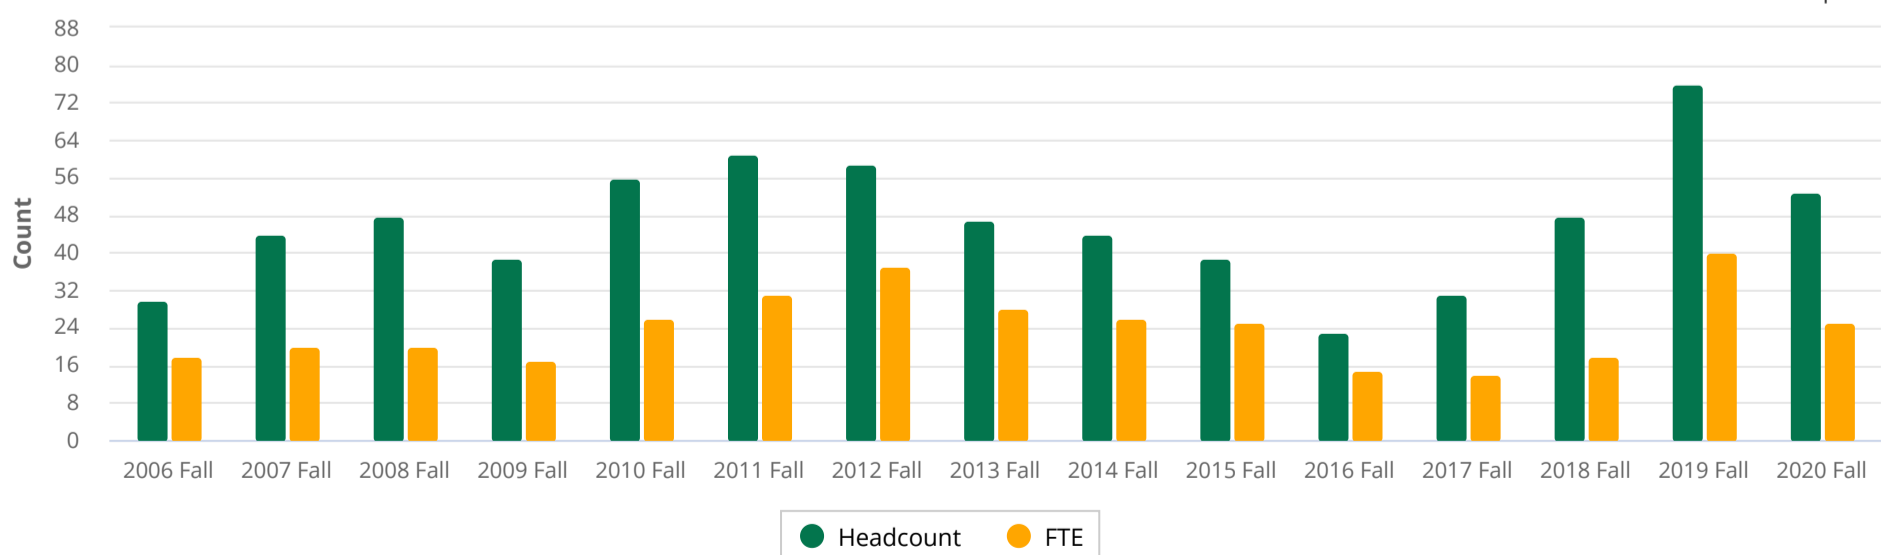

Enrollment Trend Report

Period: Fall only

Freeze Event: Census (Default)

Selected Group:

Acad Level = **Graduate**

Geo Origin = **US National/CFAS**

Data Notes

- There is no data available prior to Fall 2006 when selecting by geography/citizenship or international as UHM race.

Period	Unduplicated Headcount	FTE by FT/PT	FTE by Credits
2006 Fall	30	18	19
2007 Fall	44	20	24
2008 Fall	48	20	22
2009 Fall	39	17	15
2010 Fall	56	26	23
2011 Fall	61	31	27
2012 Fall	59	37	30
2013 Fall	47	28	24
2014 Fall	44	26	22
2015 Fall	39	25	22
2016 Fall	23	15	13
2017 Fall	31	14	12
2018 Fall	48	18	18
2019 Fall	76	40	37
2020 Fall	53	25	31

Enrollment Trend for Selected Group

Source: ODS

Export

Mānoa Institutional Research Office