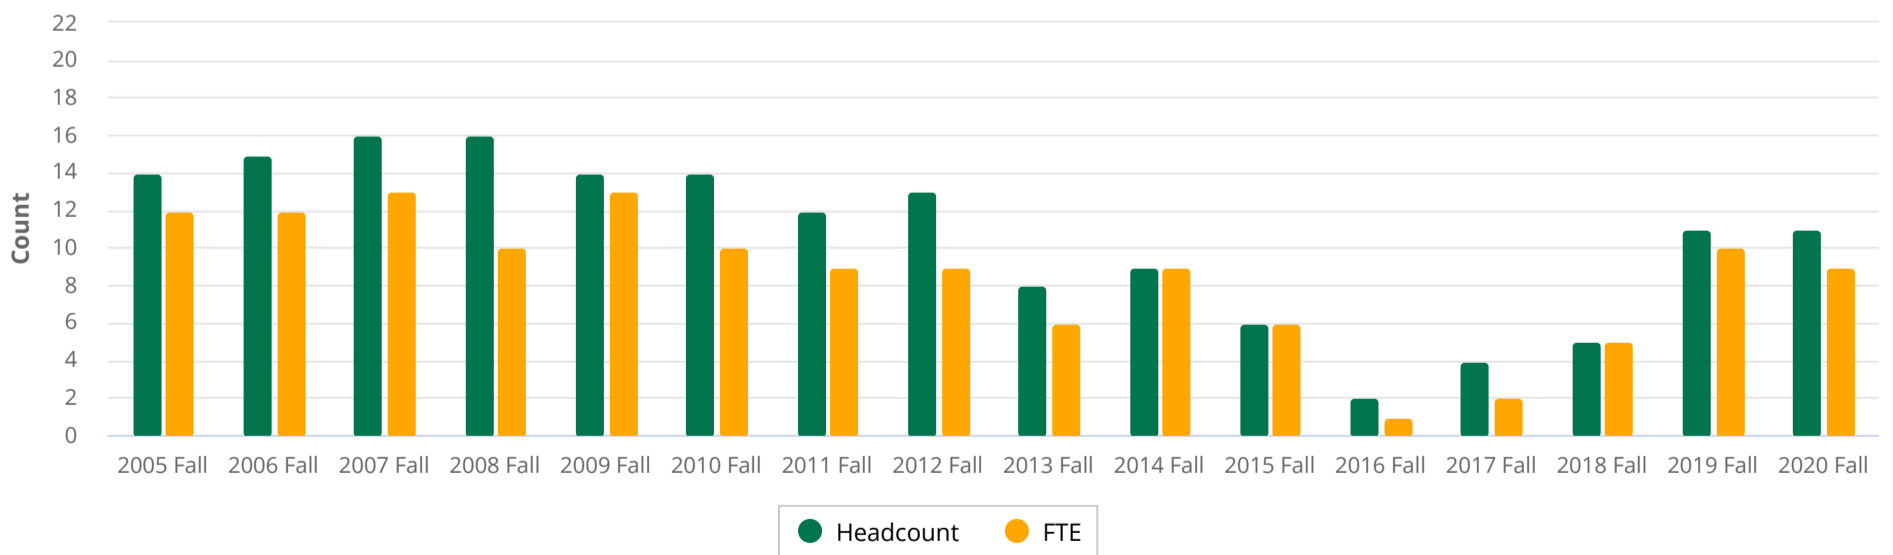

Enrollment Trend Report

Period: Fall only
Freeze Event: Census (Default)
Selected Group:
Acad Level = **Undergrad**
UHM Ethnicity = **Thai**

Period	Unduplicated Headcount	FTE by FT/PT	FTE by Credits
2005 Fall	14	12	12
2006 Fall	15	12	13
2007 Fall	16	13	14
2008 Fall	16	10	13
2009 Fall	14	13	13
2010 Fall	14	10	10
2011 Fall	12	9	10
2012 Fall	13	9	9
2013 Fall	8	6	6
2014 Fall	9	9	9
2015 Fall	6	6	6
2016 Fall	2	1	1
2017 Fall	4	2	3
2018 Fall	5	5	5
2019 Fall	11	10	10
2020 Fall	11	9	9

Enrollment Trend for Selected Group

Source: ODS

Export

Mānoa Institutional Research Office