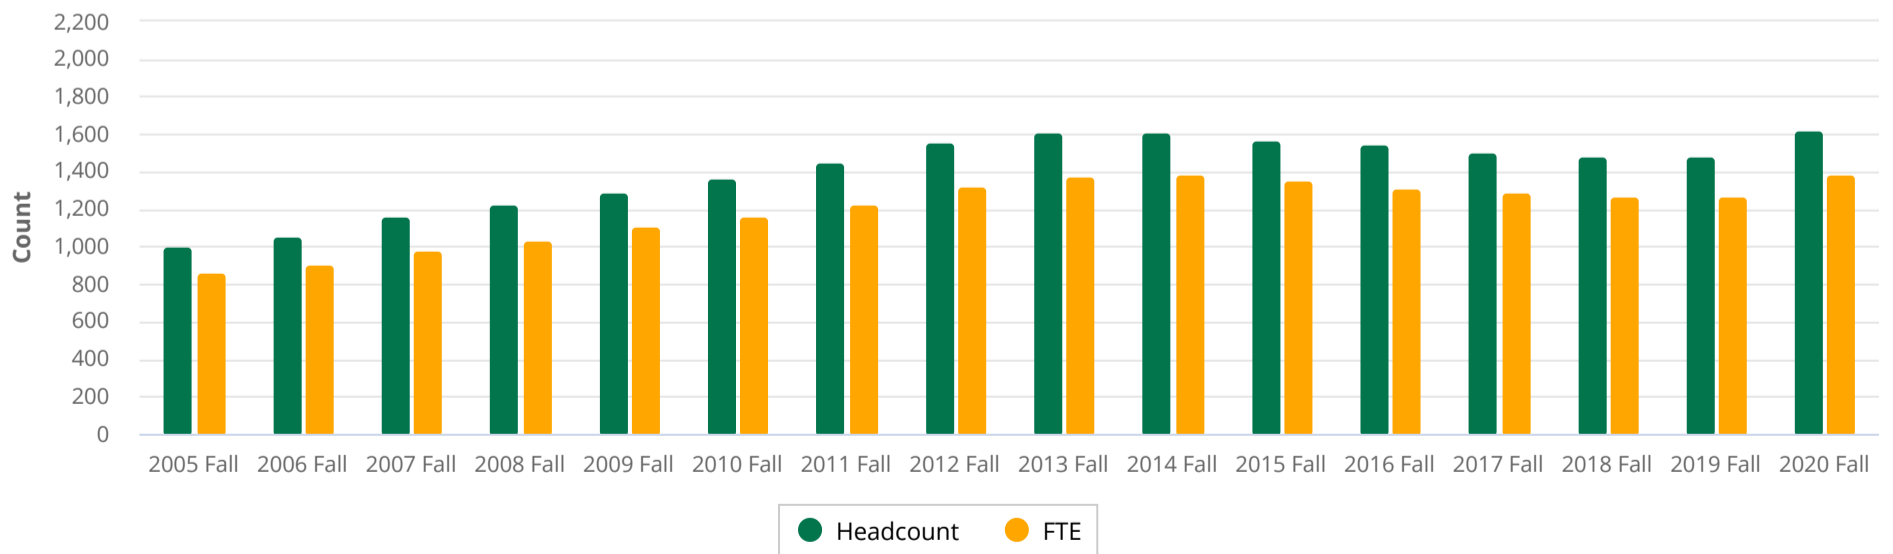

Enrollment Trend Report

Period: Fall only
Freeze Event: Census (Default)
Selected Group:
UHM Ethnicity = **Mixed Asian**

Period	Unduplicated Headcount	FTE by FT/PT	FTE by Credits
2005 Fall	1009	864	864
2006 Fall	1053	908	908
2007 Fall	1162	979	996
2008 Fall	1227	1034	1049
2009 Fall	1296	1107	1133
2010 Fall	1369	1161	1183
2011 Fall	1454	1225	1268
2012 Fall	1558	1325	1371
2013 Fall	1613	1383	1420
2014 Fall	1612	1387	1443
2015 Fall	1566	1351	1420
2016 Fall	1548	1316	1367
2017 Fall	1511	1287	1361
2018 Fall	1489	1276	1325
2019 Fall	1488	1275	1324
2020 Fall	1624	1388	1453

Enrollment Trend for Selected Group

Source: ODS

Export

Mānoa Institutional Research Office