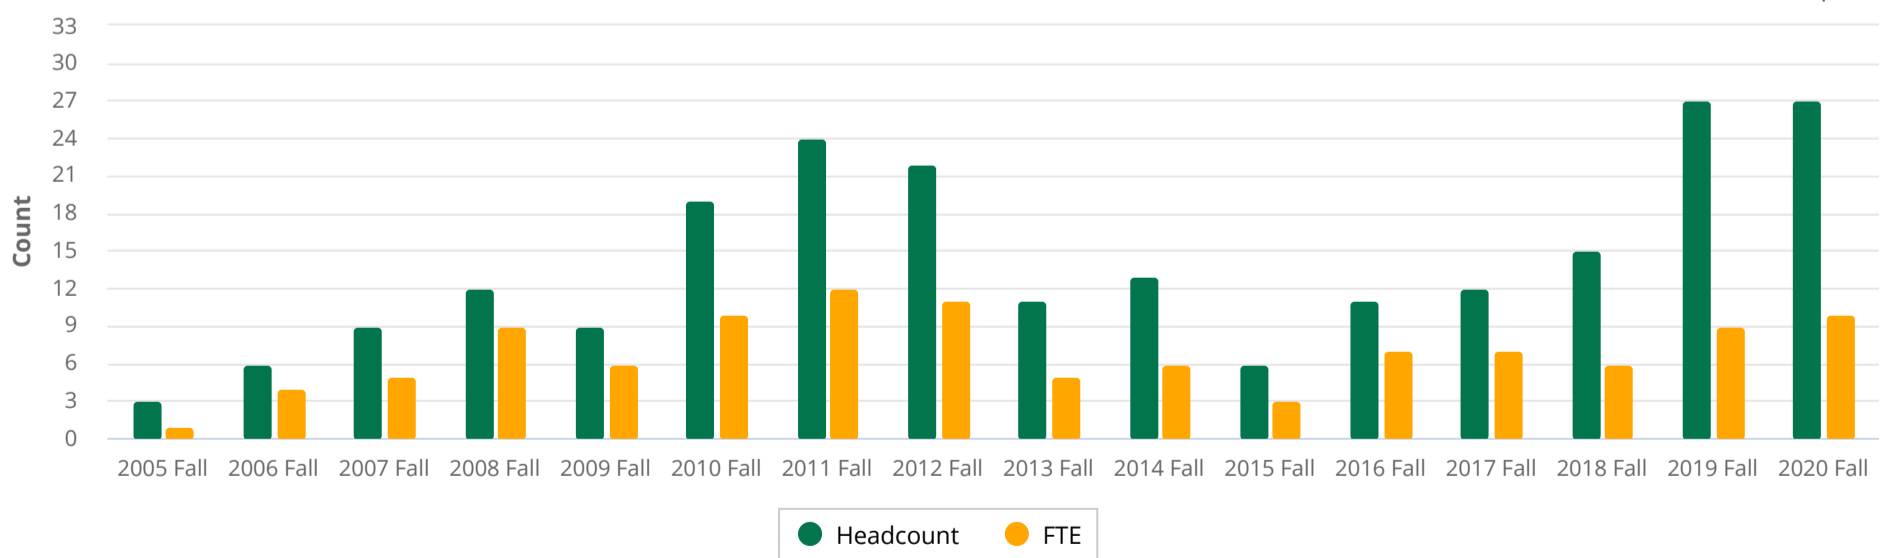

Enrollment Trend Report

▼ Period: Fall only
Freeze Event: Census (Default)
Selected Group:
Acad Level = **Graduate**
UHM Ethnicity = **Micronesian**

Period	Unduplicated Headcount	FTE by FT/PT	FTE by Credits
2005 Fall	3	1	2
2006 Fall	6	4	5
2007 Fall	9	5	7
2008 Fall	12	9	11
2009 Fall	9	6	7
2010 Fall	19	10	9
2011 Fall	24	12	11
2012 Fall	22	11	8
2013 Fall	11	5	4
2014 Fall	13	6	7
2015 Fall	6	3	4
2016 Fall	11	7	10
2017 Fall	12	7	8
2018 Fall	15	6	8
2019 Fall	27	9	10
2020 Fall	27	10	16

Enrollment Trend for Selected Group

Source: ODS

☰ Export

Mānoa Institutional Research Office