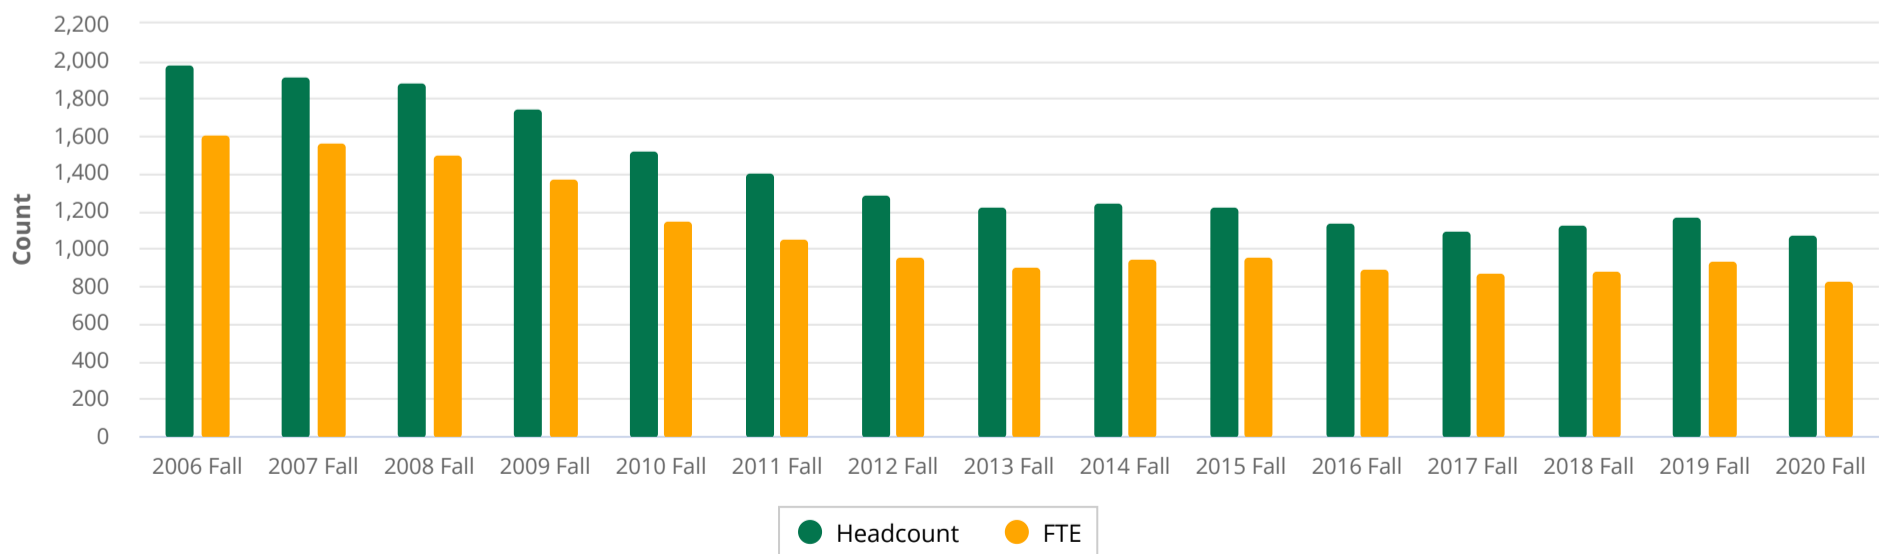

Enrollment Trend Report

Period: Fall only

Freeze Event: Census (Default)

Selected Group:

Geo Origin = **International**

Data Notes

- There is no data available prior to Fall 2006 when selecting by geography/citizenship or international as UHM race.

Period	Unduplicated Headcount	FTE by FT/PT	FTE by Credits
2006 Fall	1984	1608	1480
2007 Fall	1926	1569	1458
2008 Fall	1894	1501	1400
2009 Fall	1753	1377	1294
2010 Fall	1528	1156	1099
2011 Fall	1407	1058	987
2012 Fall	1293	963	901
2013 Fall	1223	906	860
2014 Fall	1248	953	889
2015 Fall	1228	960	902
2016 Fall	1144	896	842
2017 Fall	1099	875	820
2018 Fall	1134	890	848
2019 Fall	1171	936	877
2020 Fall	1083	829	804

Enrollment Trend for Selected Group

Source: ODS

Export

Mānoa Institutional Research Office