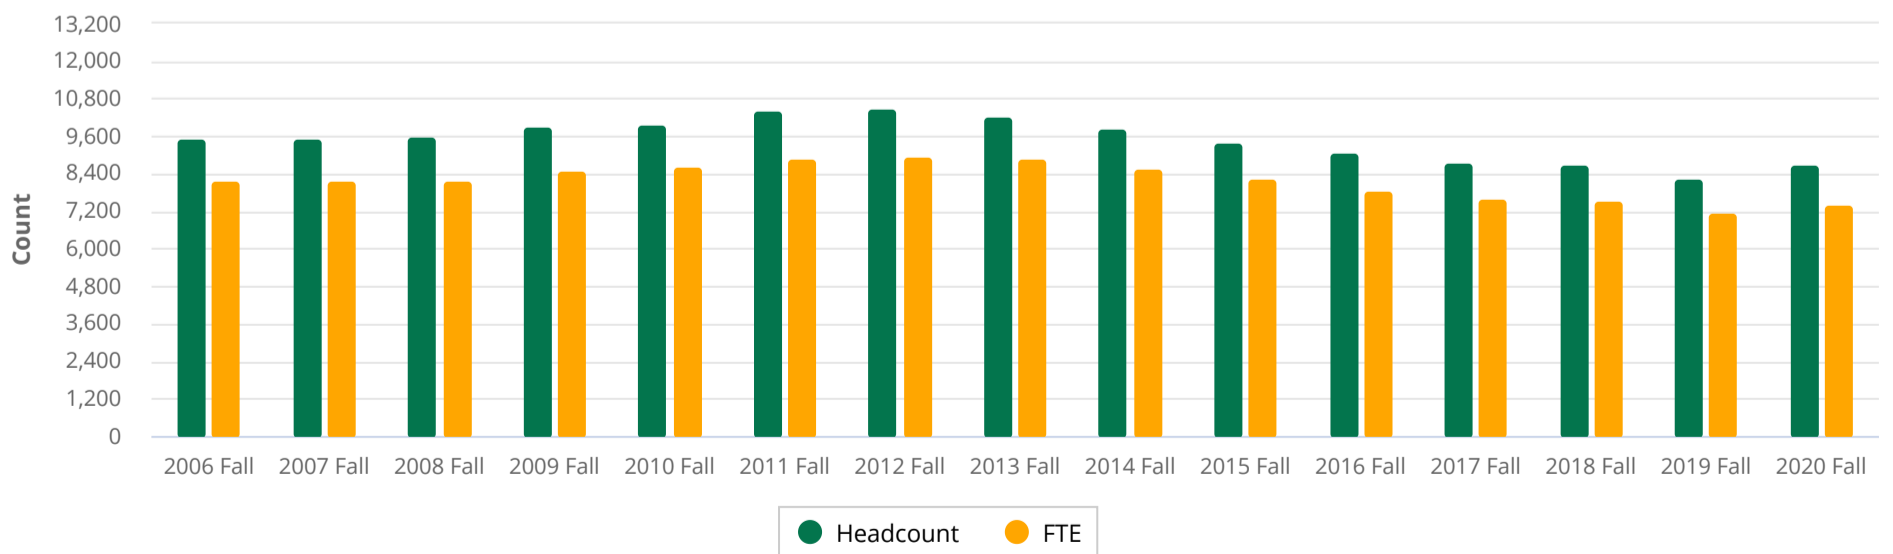

Enrollment Trend Report

Period: Fall only
Freeze Event: Census (Default)
Selected Group:
Acad Level = **Undergrad**
Geo Origin = **Hawai'i**

Data Notes

- There is no data available prior to Fall 2006 when selecting by geography/citizenship or international as UHM race.

Period	Unduplicated Headcount	FTE by FT/PT	FTE by Credits
2006 Fall	9573	8187	7990
2007 Fall	9546	8188	8000
2008 Fall	9621	8204	8022
2009 Fall	9962	8539	8366
2010 Fall	10014	8620	8427
2011 Fall	10429	8911	8762
2012 Fall	10485	8971	8955
2013 Fall	10226	8896	8836
2014 Fall	9844	8563	8561
2015 Fall	9437	8236	8290
2016 Fall	9097	7897	7939
2017 Fall	8796	7639	7702
2018 Fall	8712	7531	7547
2019 Fall	8280	7187	7193
2020 Fall	8723	7454	7522

Enrollment Trend for Selected Group

Source: ODS

Export

Mānoa Institutional Research Office