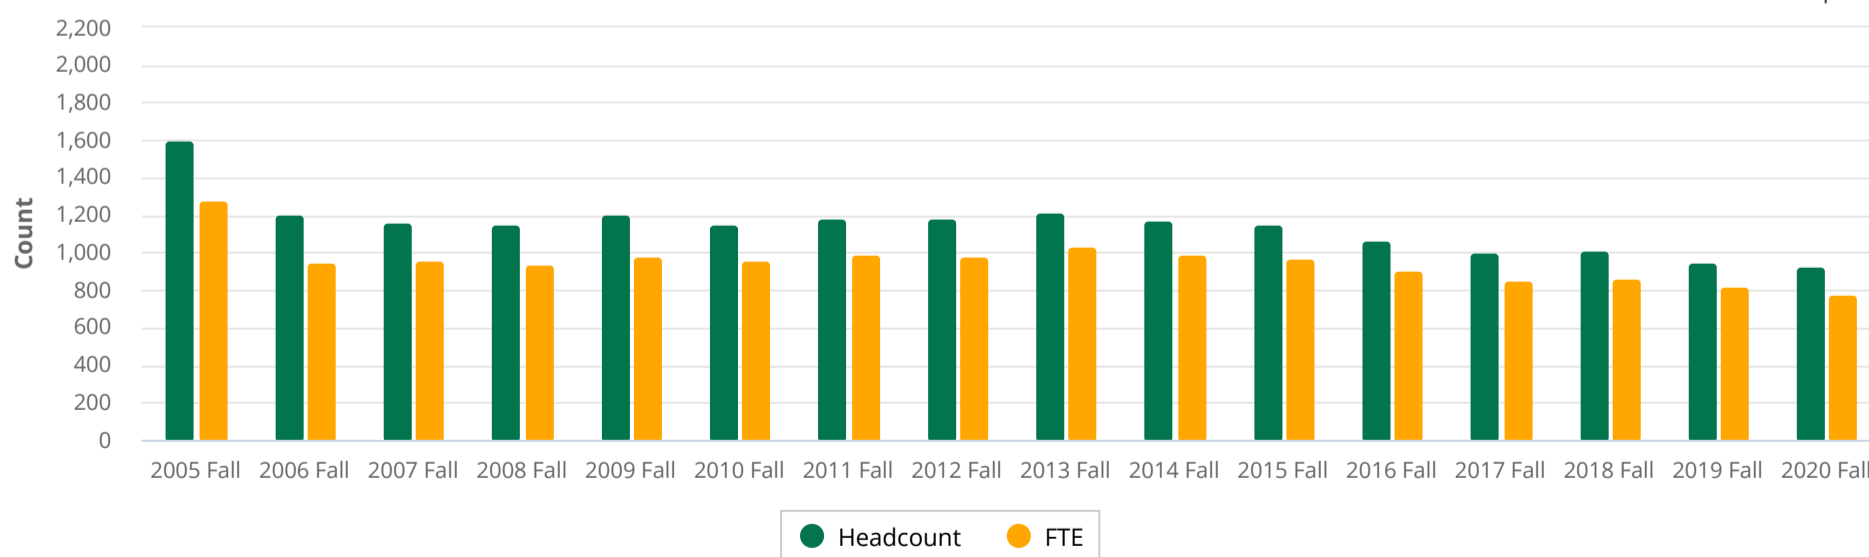

Enrollment Trend Report

Period: Fall only

Freeze Event: Census (Default)

Selected Group:

UHM Ethnicity = **Chinese**

Period	Unduplicated Headcount	FTE by FT/PT	FTE by Credits
2005 Fall	1604	1280	1292
2006 Fall	1204	952	978
2007 Fall	1162	956	984
2008 Fall	1156	936	959
2009 Fall	1206	983	1023
2010 Fall	1157	966	1006
2011 Fall	1185	995	1033
2012 Fall	1185	981	1048
2013 Fall	1215	1038	1075
2014 Fall	1173	996	1043
2015 Fall	1151	977	1042
2016 Fall	1064	907	972
2017 Fall	1006	853	902
2018 Fall	1013	866	897
2019 Fall	955	822	860
2020 Fall	926	778	821

Enrollment Trend for Selected Group

Source: ODS

Export

Mānoa Institutional Research Office