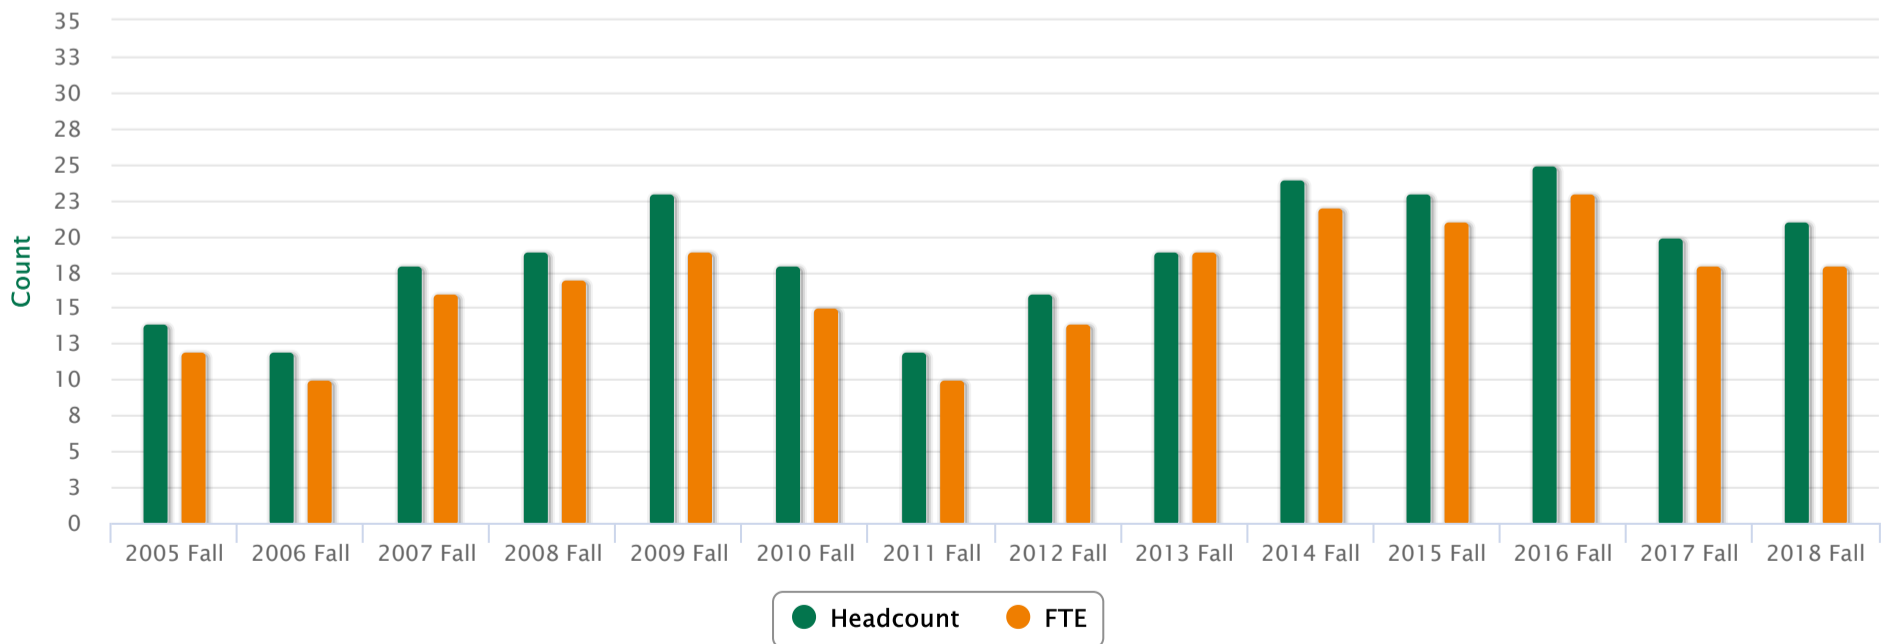

University of Hawai'i at Mānoa Enrollment Trend Report

Period: Fall only

Selected group:

Acad Lvl = **Undergrad**

UHM Ethnicity = **Tongan**

Period	Unduplicated Headcount	FTE by FtPt	FTE by Credits
2005 Fall	14	12	12
2006 Fall	12	10	10
2007 Fall	18	16	17
2008 Fall	19	17	15
2009 Fall	23	19	19
2010 Fall	18	15	15
2011 Fall	12	10	10
2012 Fall	16	14	13
2013 Fall	19	19	18
2014 Fall	24	22	21
2015 Fall	23	21	21
2016 Fall	25	23	22
2017 Fall	20	18	18
2018 Fall	21	18	18

Enrollment Trend for Selected Group

(Source: ODS)

Manoa Institutional Research Office

Columns conform to lefthand scale, Lines to righthand scale