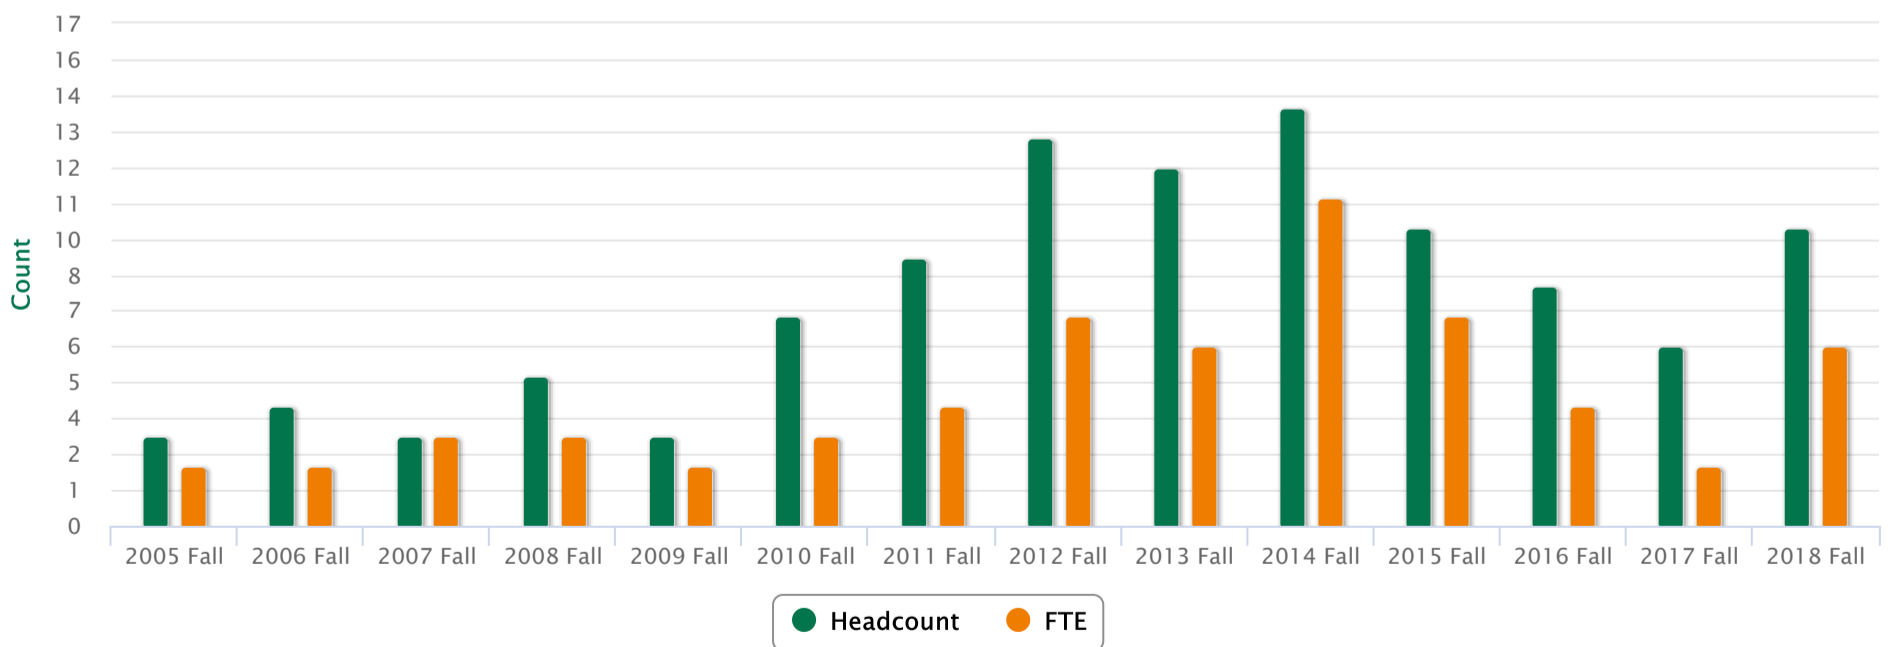

University of Hawai'i at Mānoa Enrollment Trend Report

Period: Fall only

Selected group:

Acad Lvl = **Graduate**

UHM Ethnicity = **Tongan**

Period	Unduplicated Headcount	FTE by FtPt	FTE by Credits
2005 Fall	3	2	2
2006 Fall	4	2	2
2007 Fall	3	3	3
2008 Fall	5	3	4
2009 Fall	3	2	2
2010 Fall	7	3	4
2011 Fall	9	4	4
2012 Fall	13	7	6
2013 Fall	12	6	6
2014 Fall	14	11	10
2015 Fall	10	7	6
2016 Fall	8	4	3
2017 Fall	6	2	3
2018 Fall	10	6	5

Enrollment Trend for Selected Group

(Source: ODS)

Manoa Institutional Research Office

Columns conform to lefthand scale, Lines to righthand scale