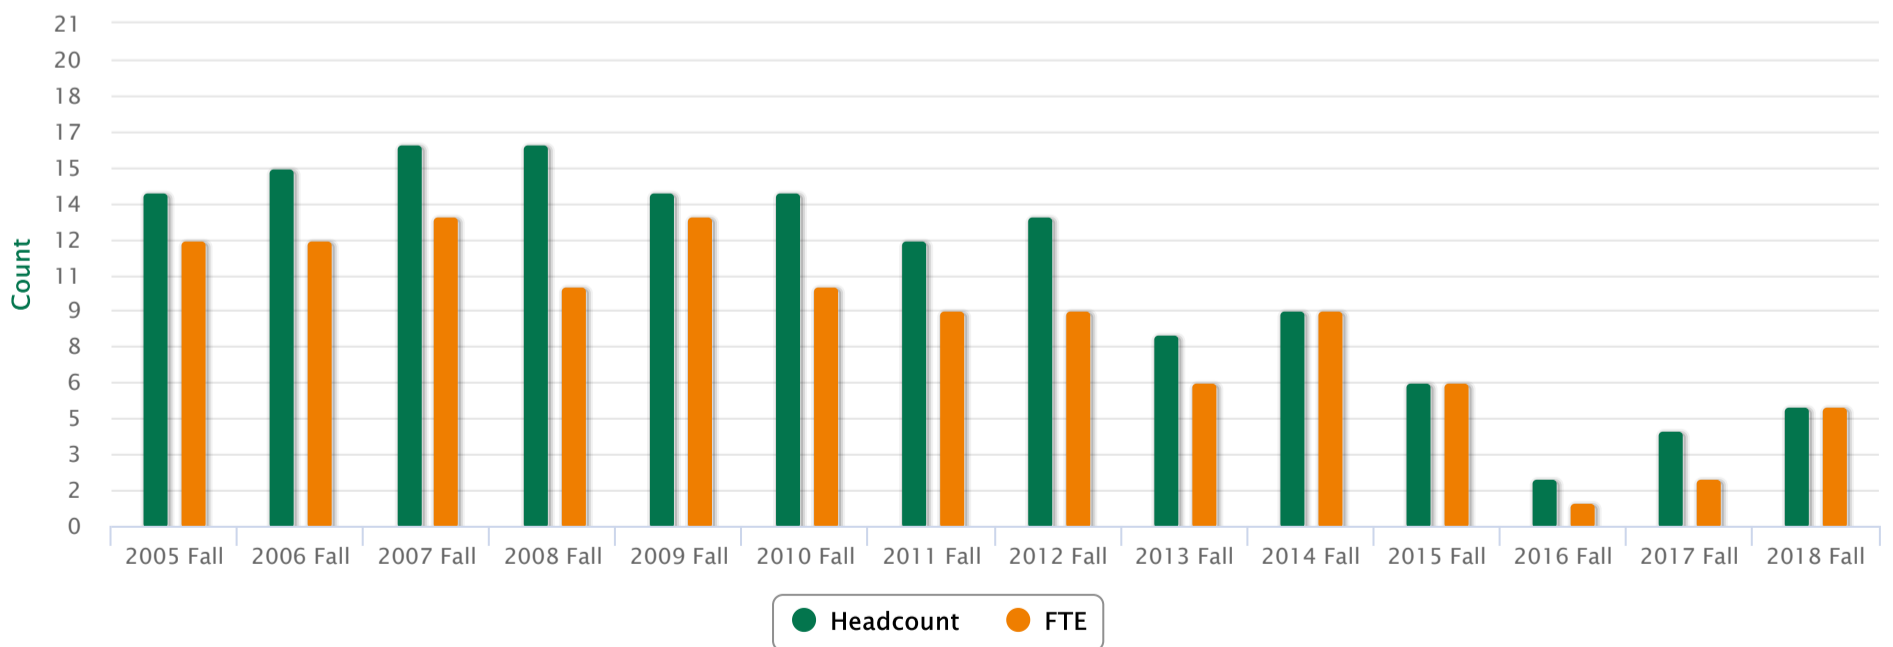

University of Hawai'i at Mānoa Enrollment Trend Report

Period: Fall only

Selected group:

Acad Lvl = **Undergrad**

UHM Ethnicity = **Thai**

Period	Unduplicated Headcount	FTE by FtPt	FTE by Credits
2005 Fall	14	12	12
2006 Fall	15	12	13
2007 Fall	16	13	14
2008 Fall	16	10	13
2009 Fall	14	13	13
2010 Fall	14	10	10
2011 Fall	12	9	10
2012 Fall	13	9	9
2013 Fall	8	6	6
2014 Fall	9	9	9
2015 Fall	6	6	6
2016 Fall	2	1	1
2017 Fall	4	2	3
2018 Fall	5	5	5

Enrollment Trend for Selected Group

(Source: ODS)

Manoa Institutional Research Office

Columns conform to lefthand scale, Lines to righthand scale