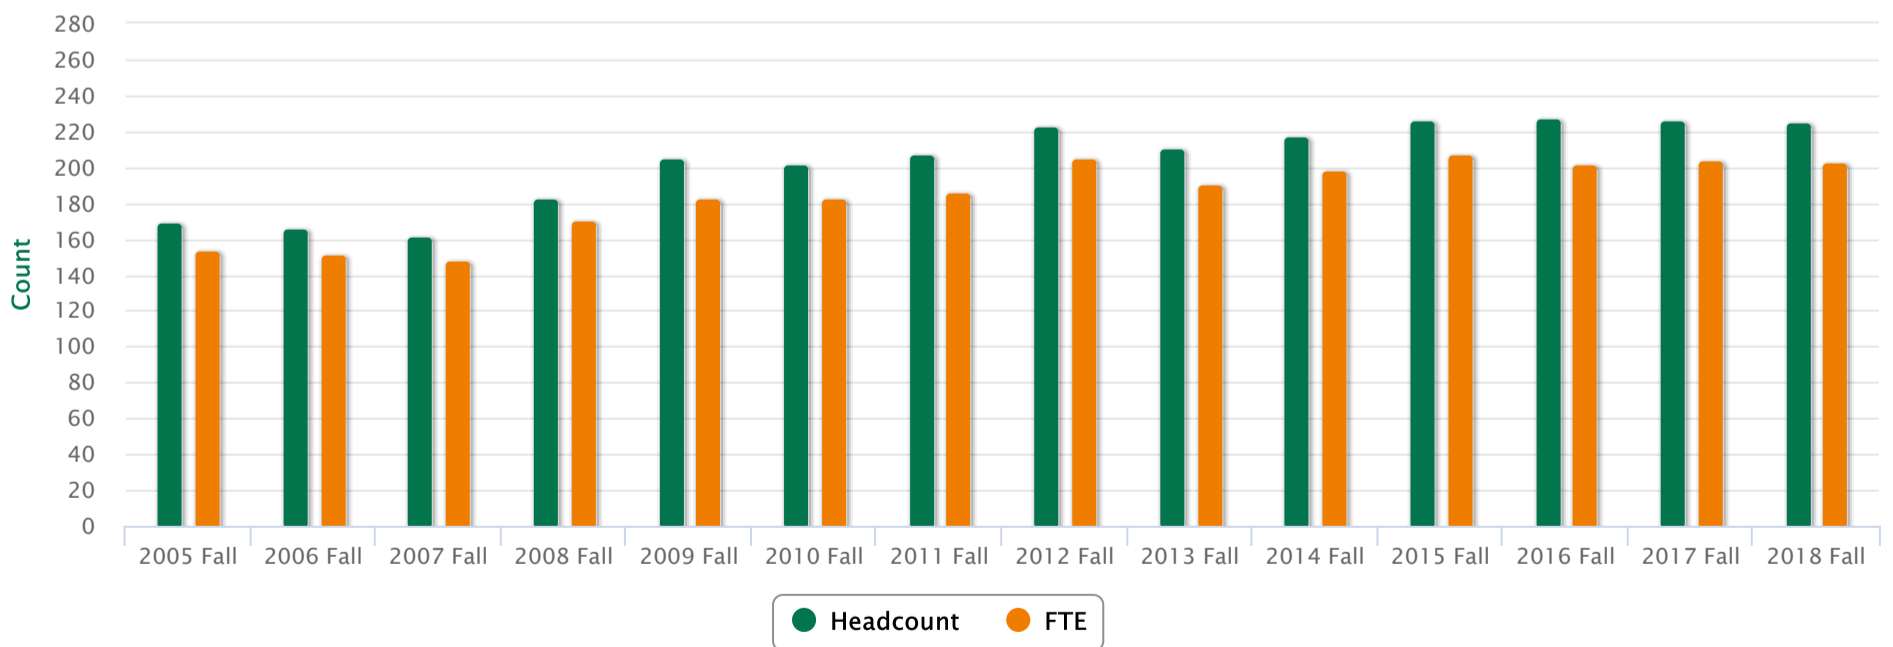

University of Hawai'i at Mānoa Enrollment Trend Report

Period: Fall only

Selected group:

Acad Lvl = **Undergrad**

UHM Race = **Black or African American**

Period	Unduplicated Headcount	FTE by FtPt	FTE by Credits
2005 Fall	170	154	149
2006 Fall	166	152	148
2007 Fall	162	148	145
2008 Fall	183	171	166
2009 Fall	205	183	178
2010 Fall	202	183	176
2011 Fall	208	186	181
2012 Fall	223	205	202
2013 Fall	211	191	188
2014 Fall	217	199	194
2015 Fall	226	207	204
2016 Fall	228	202	197
2017 Fall	227	204	197
2018 Fall	225	203	195

Enrollment Trend for Selected Group

(Source: ODS)

Manoa Institutional Research Office

Columns conform to lefthand scale, Lines to righthand scale