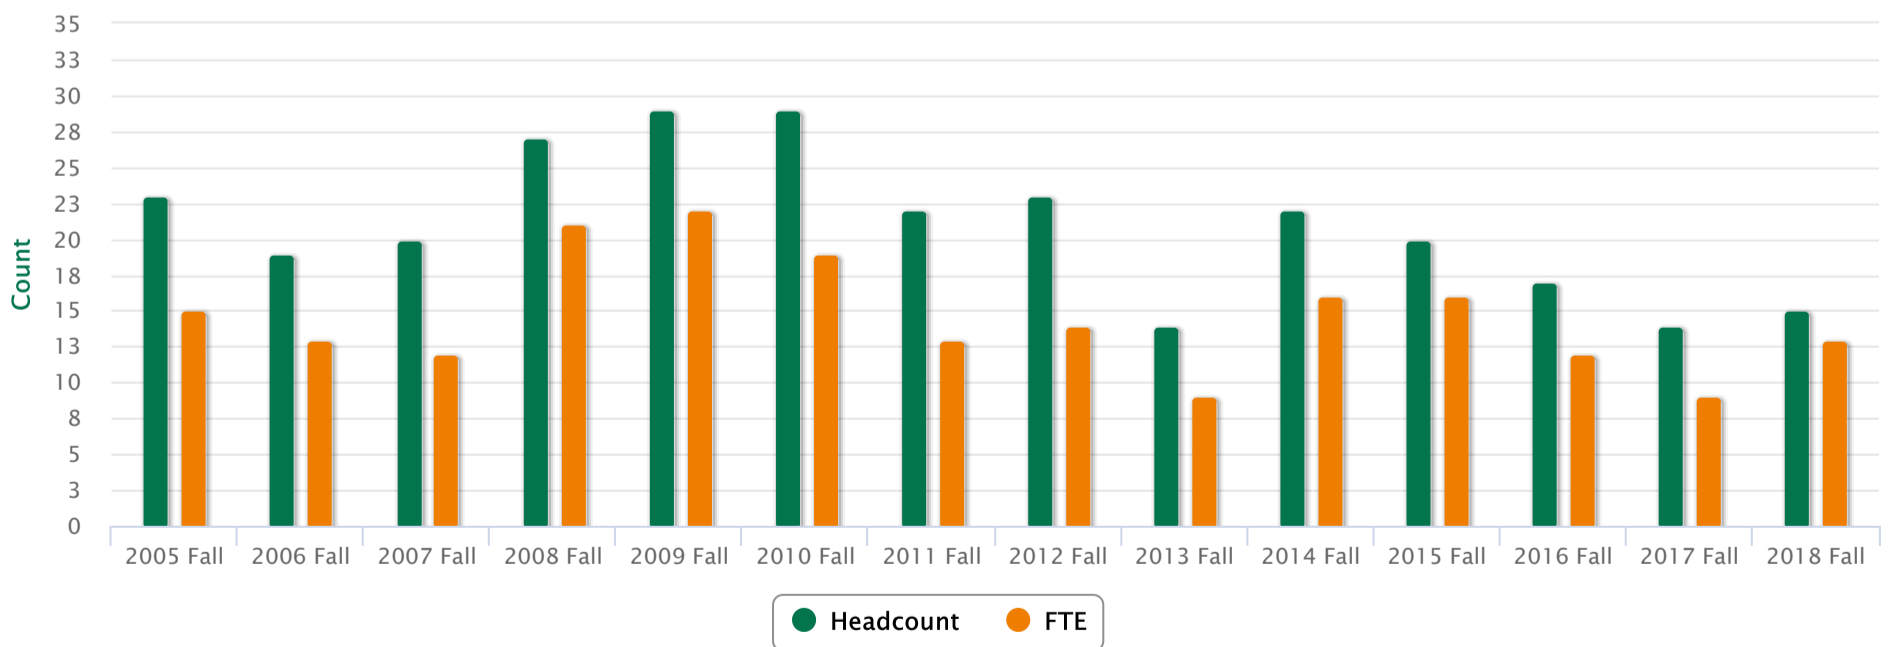

University of Hawai'i at Mānoa Enrollment Trend Report

Period: Fall only

Selected group:

Acad Lvl = **Graduate**

UHM Race = **American Indian or Alaska Native**

Period	Unduplicated Headcount	FTE by FtPt	FTE by Credits
2005 Fall	23	15	13
2006 Fall	19	13	10
2007 Fall	20	12	10
2008 Fall	27	21	19
2009 Fall	29	22	21
2010 Fall	29	19	17
2011 Fall	22	13	12
2012 Fall	23	14	14
2013 Fall	14	9	9
2014 Fall	22	16	15
2015 Fall	20	16	15
2016 Fall	17	12	13
2017 Fall	14	9	8
2018 Fall	15	13	13

Enrollment Trend for Selected Group

(Source: ODS)

Manoa Institutional Research Office

Columns conform to lefthand scale, Lines to righthand scale