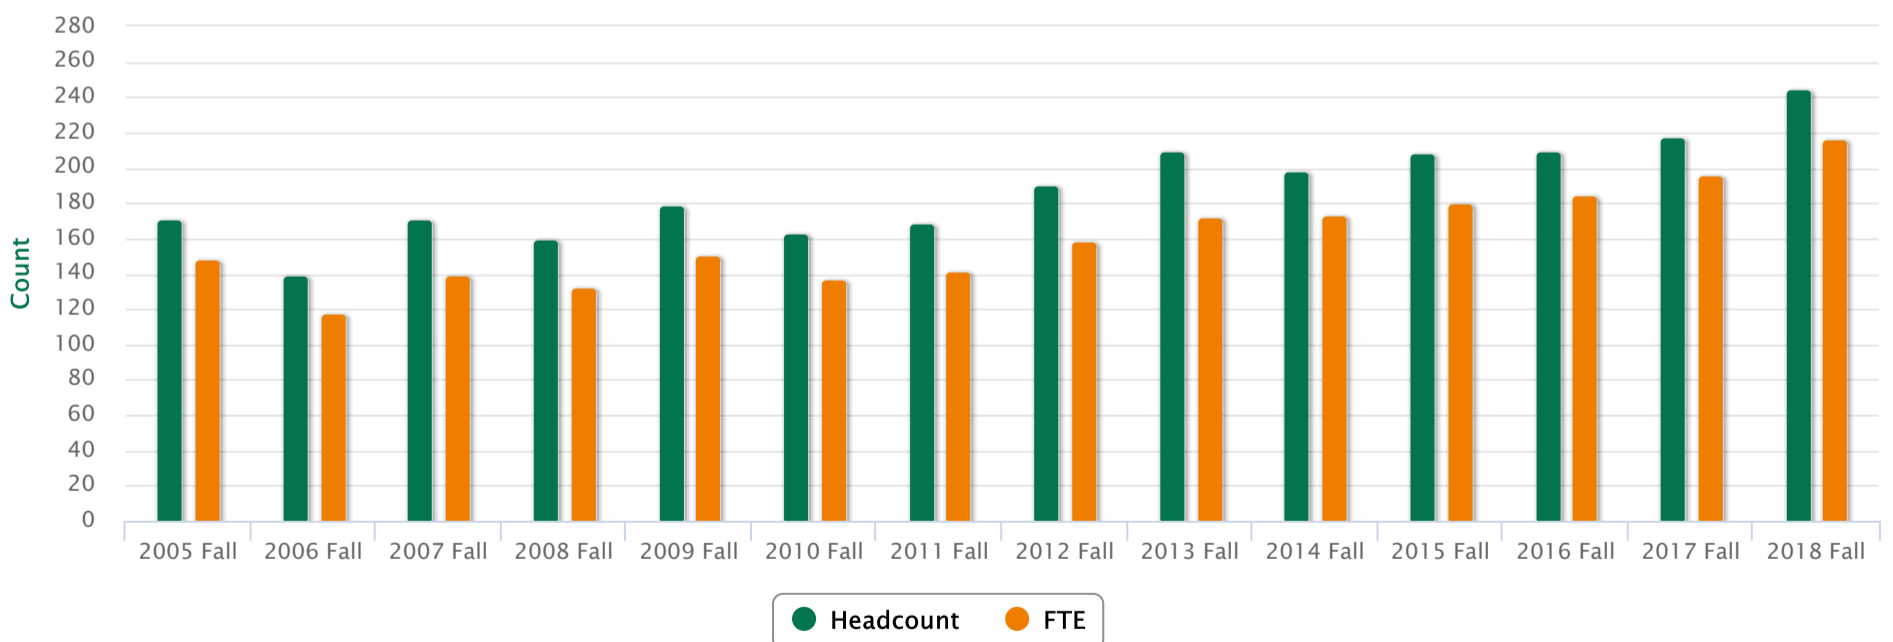

University of Hawai'i at Mānoa Enrollment Trend Report

Period: Fall only

Selected group:

UHM Ethnicity = **Vietnamese**

Period	Unduplicated Headcount	FTE by FtPt	FTE by Credits
2005 Fall	171	149	148
2006 Fall	140	118	122
2007 Fall	171	139	141
2008 Fall	160	133	141
2009 Fall	179	151	160
2010 Fall	163	137	148
2011 Fall	169	142	153
2012 Fall	190	159	175
2013 Fall	210	172	182
2014 Fall	198	173	185
2015 Fall	209	180	187
2016 Fall	210	185	197
2017 Fall	218	196	207
2018 Fall	245	217	229

Enrollment Trend for Selected Group

(Source: ODS)

Manoa Institutional Research Office

Columns conform to lefthand scale, Lines to righthand scale