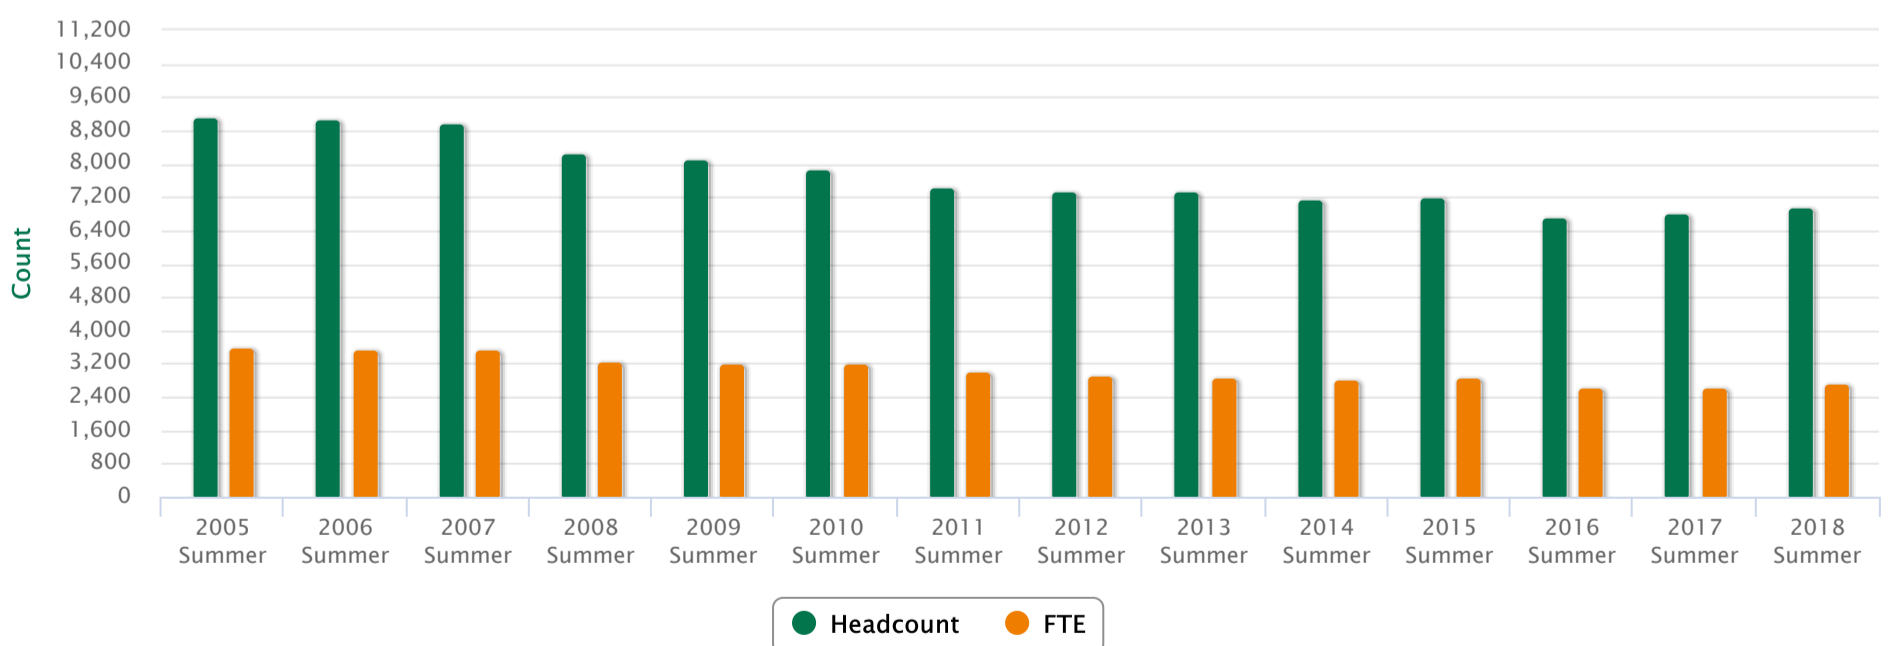

# University of Hawai'i at Mānoa Enrollment Trend Report

**Period:** Summer only

**Selected group:**

All data (no filters)

Period	Unduplicated Headcount	FTE by FtPt	FTE by Credits
2005 Summer	9138	3606	3422
2006 Summer	9062	3541	3381
2007 Summer	9008	3562	3400
2008 Summer	8262	3262	3162
2009 Summer	8109	3242	3086
2010 Summer	7875	3229	3100
2011 Summer	7431	3009	2944
2012 Summer	7375	2948	2800
2013 Summer	7360	2901	2828
2014 Summer	7160	2825	2700
2015 Summer	7206	2870	2756
2016 Summer	6724	2661	2571
2017 Summer	6847	2661	2537
2018 Summer	6965	2723	2655

## Enrollment Trend for Selected Group

(Source: ODS)

Manoa Institutional Research Office

Columns conform to lefthand scale, Lines to righthand scale