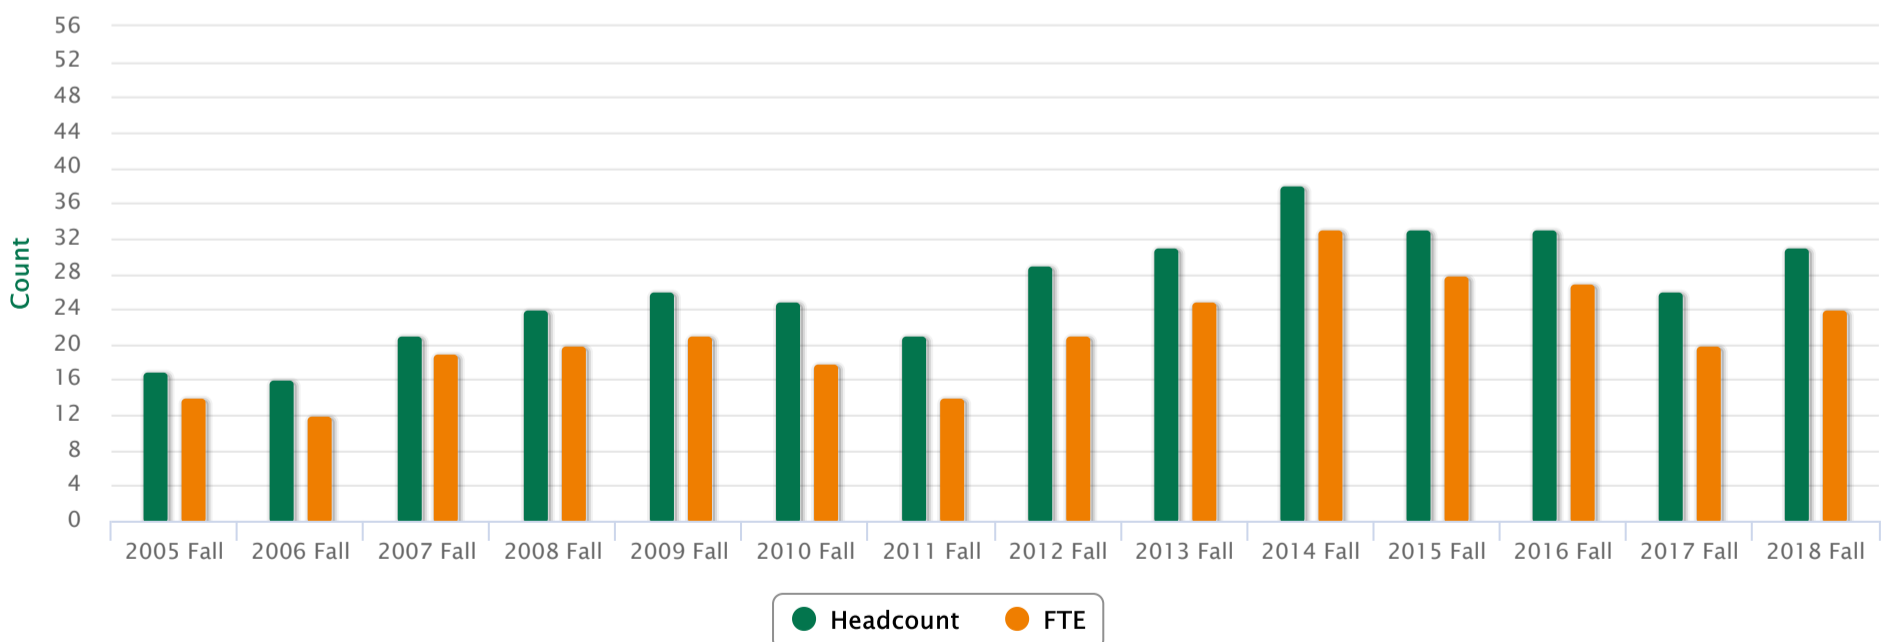

University of Hawai'i at Mānoa Enrollment Trend Report

Period: Fall only

Selected group:

UHM Ethnicity = **Tongan**

Period	Unduplicated Headcount	FTE by FtPt	FTE by Credits
2005 Fall	17	14	14
2006 Fall	16	12	12
2007 Fall	21	19	20
2008 Fall	24	20	19
2009 Fall	26	21	21
2010 Fall	25	18	19
2011 Fall	21	14	14
2012 Fall	29	21	19
2013 Fall	31	25	24
2014 Fall	38	33	31
2015 Fall	33	28	27
2016 Fall	33	27	25
2017 Fall	26	20	21
2018 Fall	31	24	23

Enrollment Trend for Selected Group

(Source: ODS)

Manoa Institutional Research Office

Columns conform to lefthand scale, Lines to righthand scale