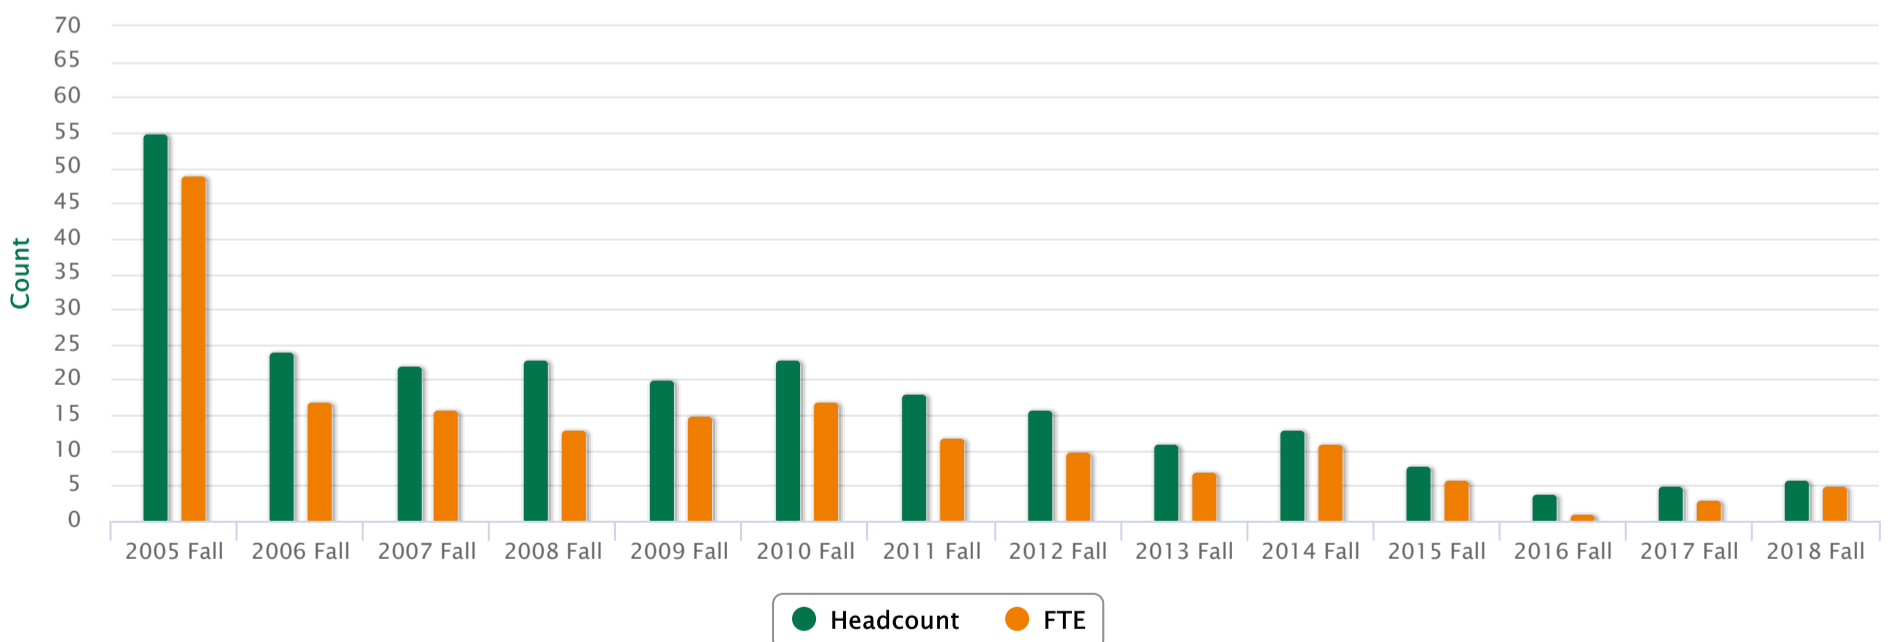

University of Hawai'i at Mānoa Enrollment Trend Report

Period: Fall only

Selected group:

UHM Ethnicity = **Thai**

Period	Unduplicated Headcount	FTE by FtPt	FTE by Credits
2005 Fall	55	49	45
2006 Fall	24	17	19
2007 Fall	22	16	18
2008 Fall	23	13	17
2009 Fall	20	15	16
2010 Fall	23	17	17
2011 Fall	18	12	12
2012 Fall	16	10	11
2013 Fall	11	7	8
2014 Fall	13	11	11
2015 Fall	8	6	7
2016 Fall	4	1	2
2017 Fall	5	3	4
2018 Fall	6	5	6

Enrollment Trend for Selected Group

(Source: ODS)

Manoa Institutional Research Office

Columns conform to lefthand scale, Lines to righthand scale