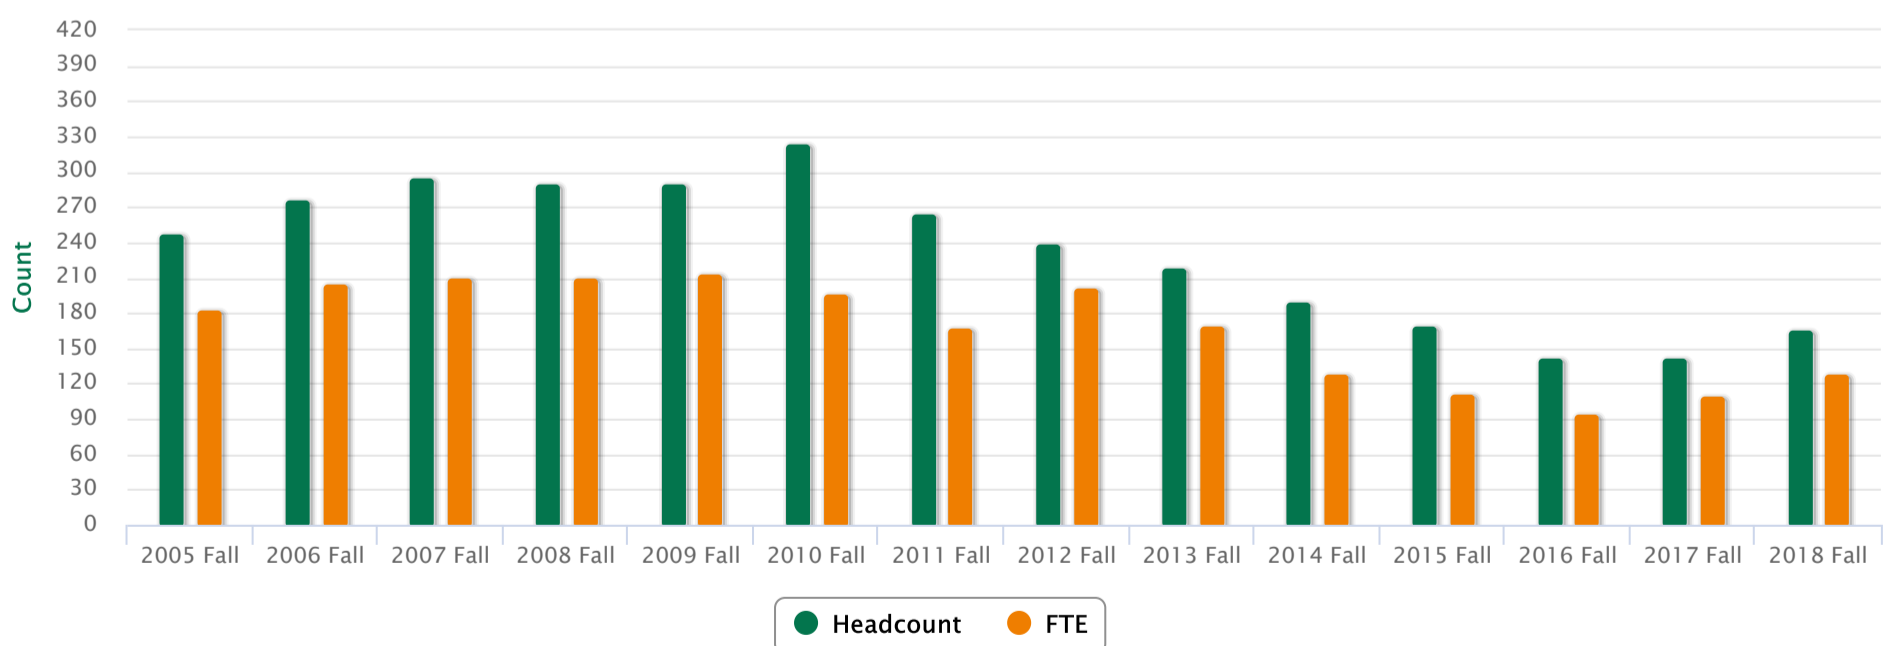

# University of Hawai'i at Mānoa Enrollment Trend Report

**Period:** Fall only

**Selected group:**

UHM Ethnicity = **Samoan**

Period	Unduplicated Headcount	FTE by FtPt	FTE by Credits
2005 Fall	249	184	180
2006 Fall	277	206	208
2007 Fall	296	211	210
2008 Fall	291	211	210
2009 Fall	290	214	205
2010 Fall	325	197	197
2011 Fall	265	169	176
2012 Fall	239	203	202
2013 Fall	219	170	177
2014 Fall	190	129	126
2015 Fall	170	112	114
2016 Fall	142	96	95
2017 Fall	143	111	113
2018 Fall	167	129	119

## Enrollment Trend for Selected Group

(Source: ODS)

Manoa Institutional Research Office

Columns conform to lefthand scale, Lines to righthand scale