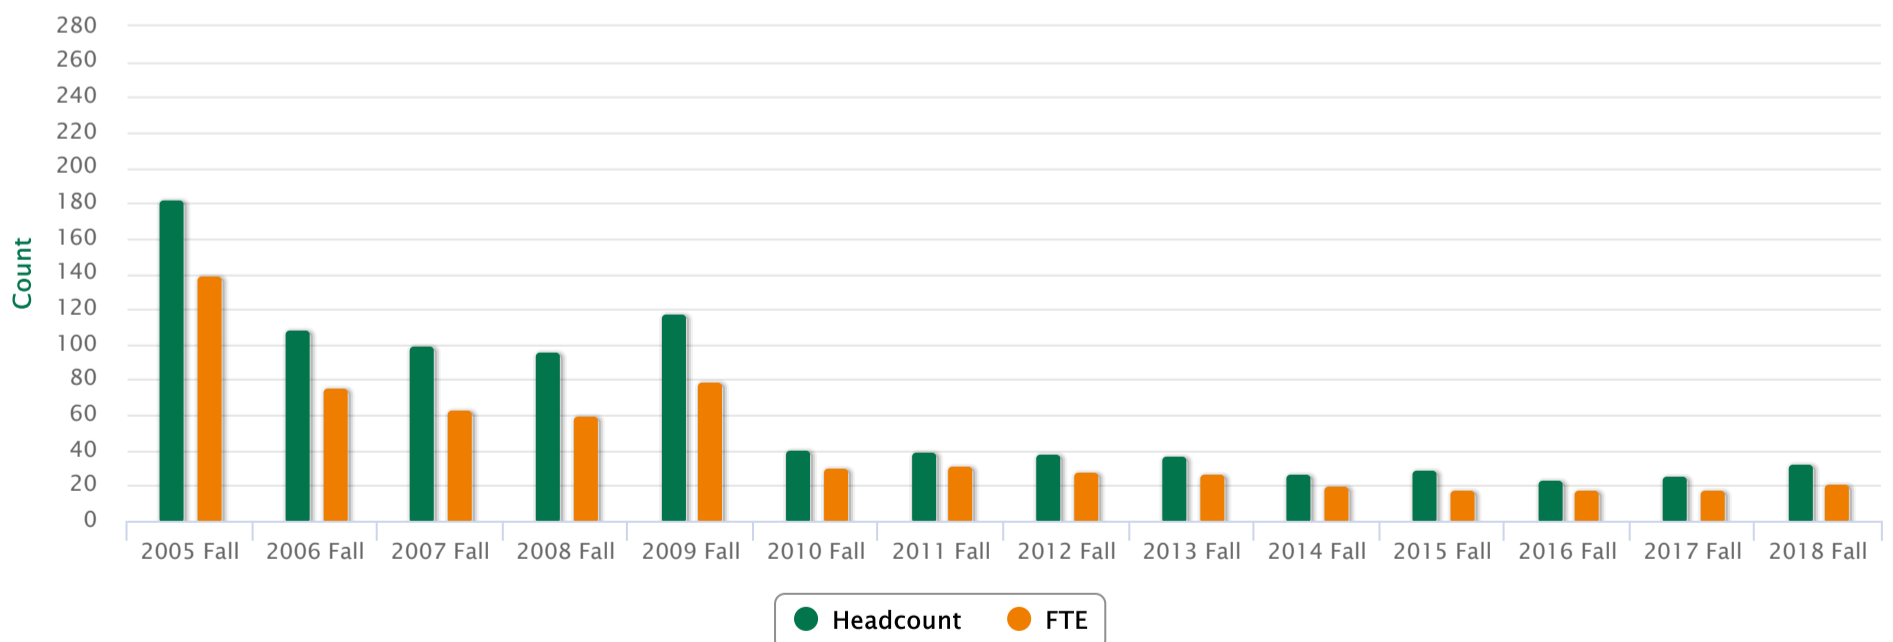

University of Hawai'i at Mānoa Enrollment Trend Report

Period: Fall only

Selected group:

UHM Ethnicity = **Other Pacific Islander**

Period	Unduplicated Headcount	FTE by FtPt	FTE by Credits
2005 Fall	183	140	135
2006 Fall	109	76	79
2007 Fall	100	64	64
2008 Fall	96	60	59
2009 Fall	118	79	77
2010 Fall	41	31	31
2011 Fall	40	32	32
2012 Fall	39	28	30
2013 Fall	37	27	25
2014 Fall	27	20	19
2015 Fall	29	18	18
2016 Fall	24	18	19
2017 Fall	26	18	18
2018 Fall	33	22	23

Enrollment Trend for Selected Group

(Source: ODS)

Manoa Institutional Research Office

Columns conform to lefthand scale, Lines to righthand scale