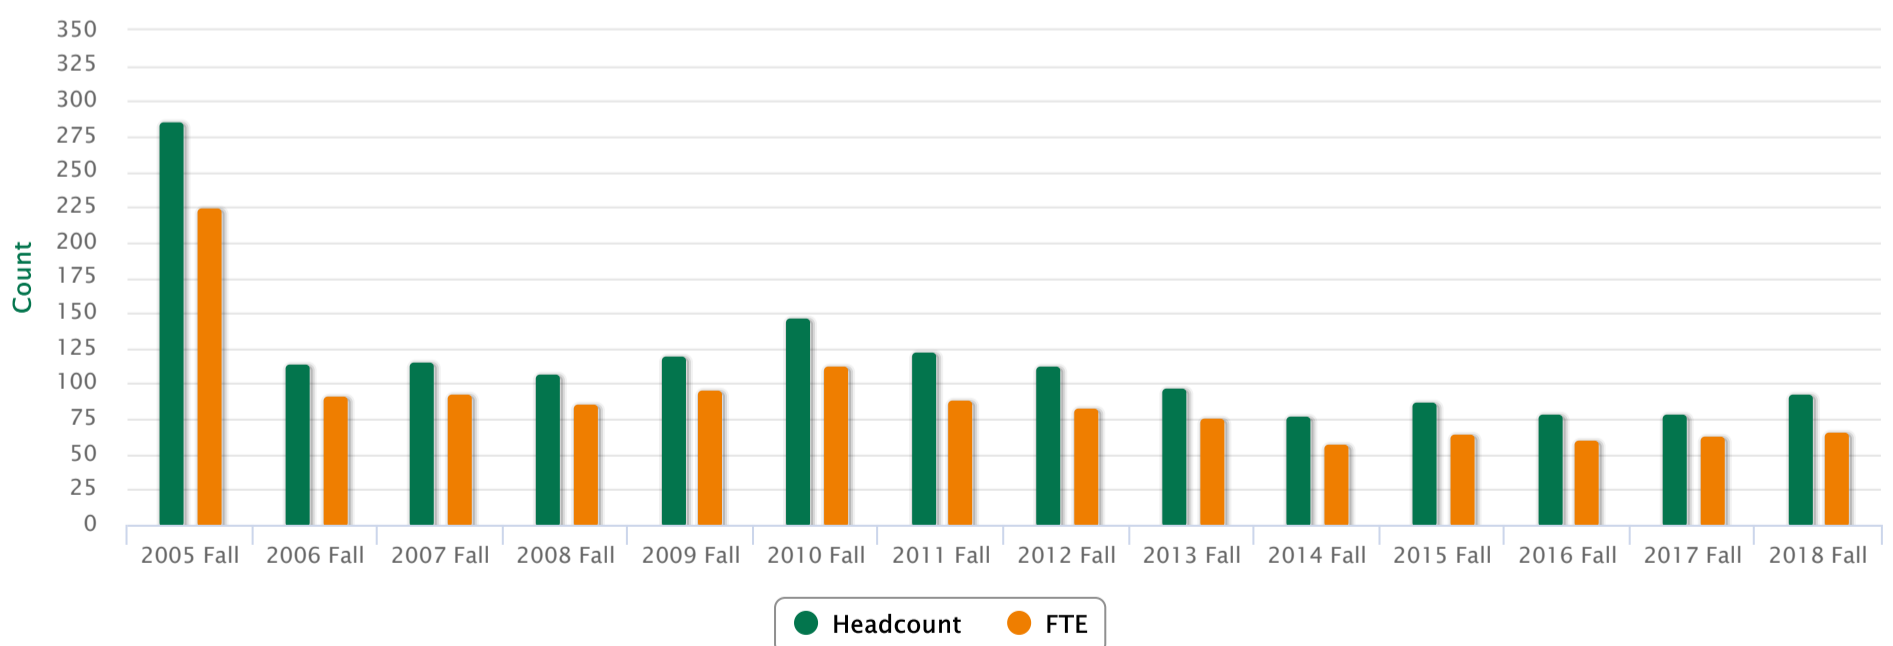

# University of Hawai'i at Mānoa Enrollment Trend Report

**Period:** Fall only

**Selected group:**

UHM Ethnicity = **Other Asian**

Period	Unduplicated Headcount	FTE by FtPt	FTE by Credits
2005 Fall	286	226	232
2006 Fall	115	92	108
2007 Fall	116	93	99
2008 Fall	107	86	87
2009 Fall	121	96	97
2010 Fall	147	114	111
2011 Fall	123	89	93
2012 Fall	114	84	86
2013 Fall	98	77	76
2014 Fall	78	58	57
2015 Fall	88	65	70
2016 Fall	79	61	66
2017 Fall	80	64	69
2018 Fall	93	66	71

## Enrollment Trend for Selected Group

(Source: ODS)

Manoa Institutional Research Office

Columns conform to lefthand scale, Lines to righthand scale