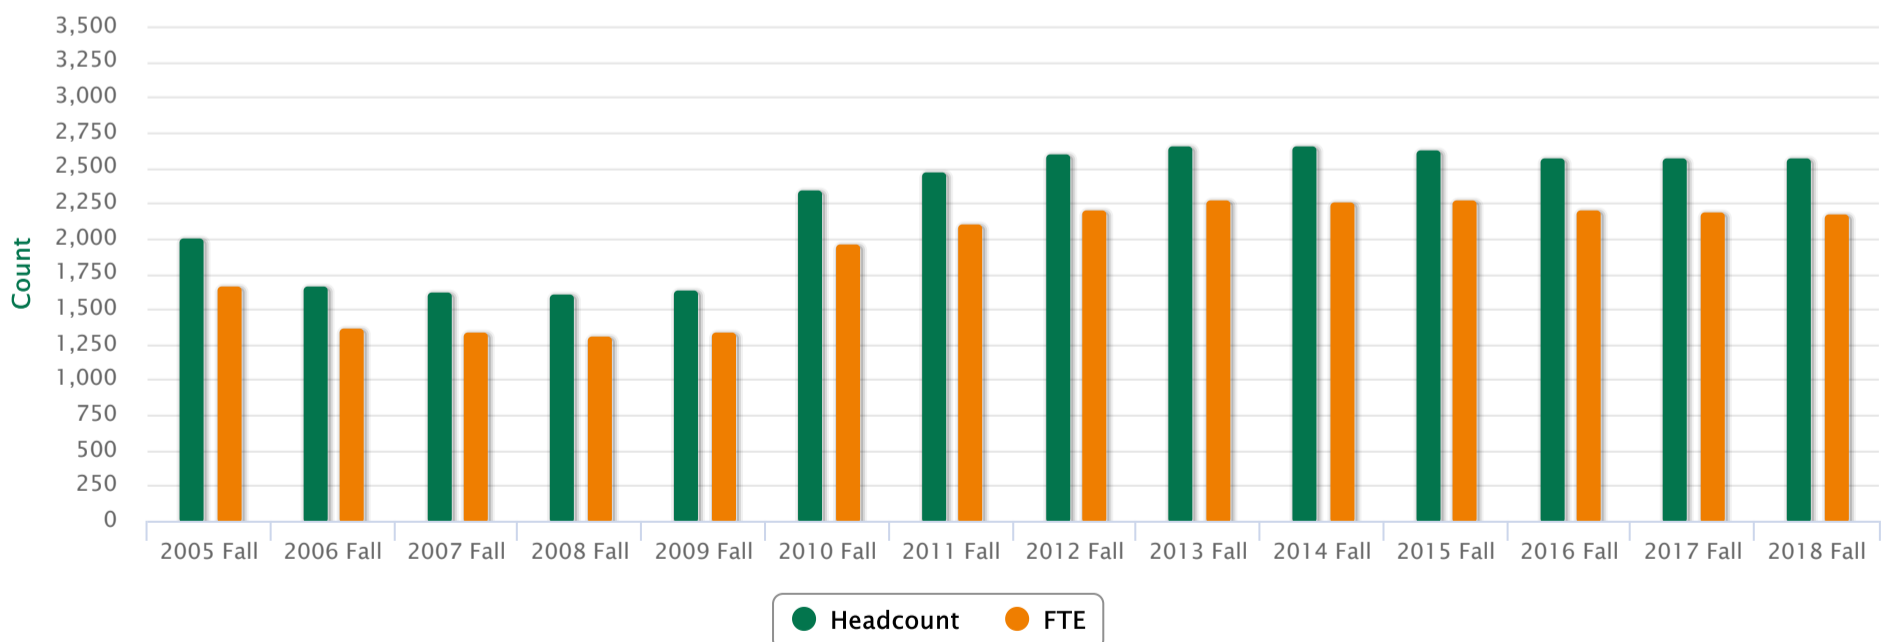

# University of Hawai'i at Mānoa Enrollment Trend Report

**Period:** Fall only

**Selected group:**

UHM Race = **Multiracial**

Period	Unduplicated Headcount	FTE by FtPt	FTE by Credits
2005 Fall	2017	1671	1643
2006 Fall	1669	1381	1357
2007 Fall	1628	1343	1330
2008 Fall	1618	1318	1320
2009 Fall	1639	1346	1343
2010 Fall	2353	1974	1978
2011 Fall	2476	2110	2117
2012 Fall	2601	2216	2244
2013 Fall	2662	2276	2296
2014 Fall	2660	2265	2299
2015 Fall	2642	2275	2310
2016 Fall	2577	2208	2229
2017 Fall	2584	2198	2234
2018 Fall	2585	2189	2213

## Enrollment Trend for Selected Group

(Source: ODS)

Manoa Institutional Research Office

Columns conform to lefthand scale, Lines to righthand scale