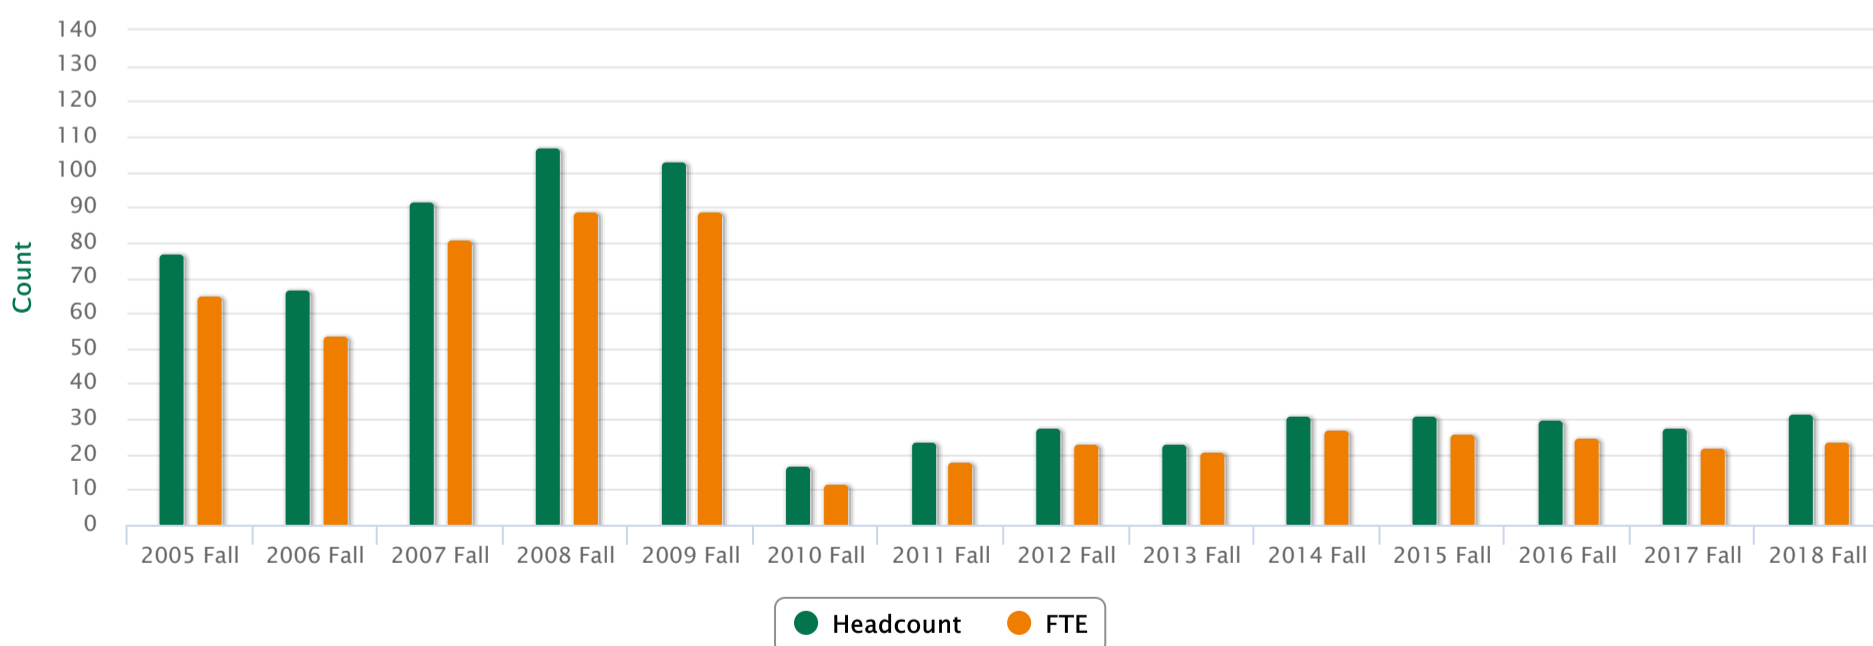

# University of Hawai'i at Mānoa Enrollment Trend Report

**Period:** Fall only

**Selected group:**

UHM Ethnicity = **Mixed Pacific Islander**

Period	Unduplicated Headcount	FTE by FtPt	FTE by Credits
2005 Fall	77	65	64
2006 Fall	67	54	52
2007 Fall	92	81	77
2008 Fall	107	89	87
2009 Fall	103	89	88
2010 Fall	17	12	12
2011 Fall	24	18	19
2012 Fall	28	23	22
2013 Fall	23	21	20
2014 Fall	31	27	27
2015 Fall	31	26	25
2016 Fall	30	25	27
2017 Fall	28	22	22
2018 Fall	32	24	24

## Enrollment Trend for Selected Group

(Source: ODS)

Manoa Institutional Research Office

Columns conform to lefthand scale, Lines to righthand scale