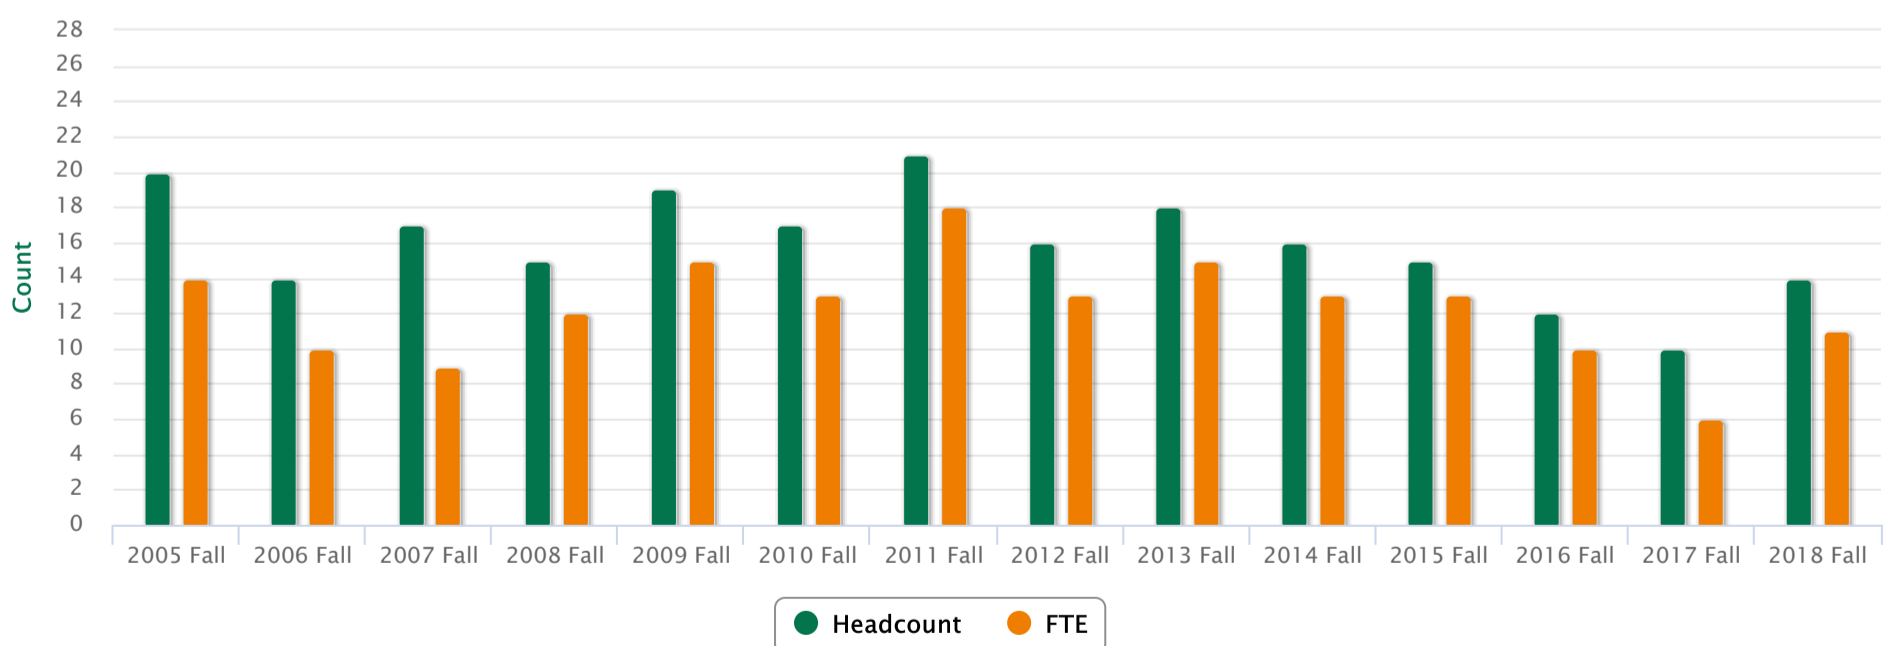

University of Hawai'i at Mānoa Enrollment Trend Report

Period: Fall only

Selected group:

UHM Ethnicity = **Laotian**

Period	Unduplicated Headcount	FTE by FtPt	FTE by Credits
2005 Fall	20	14	15
2006 Fall	14	10	11
2007 Fall	17	9	11
2008 Fall	15	12	11
2009 Fall	19	15	16
2010 Fall	17	13	14
2011 Fall	21	18	18
2012 Fall	16	13	14
2013 Fall	18	15	16
2014 Fall	16	13	15
2015 Fall	15	13	12
2016 Fall	12	10	11
2017 Fall	10	6	8
2018 Fall	14	11	10

Enrollment Trend for Selected Group

(Source: ODS)

Manoa Institutional Research Office

Columns conform to lefthand scale, Lines to righthand scale