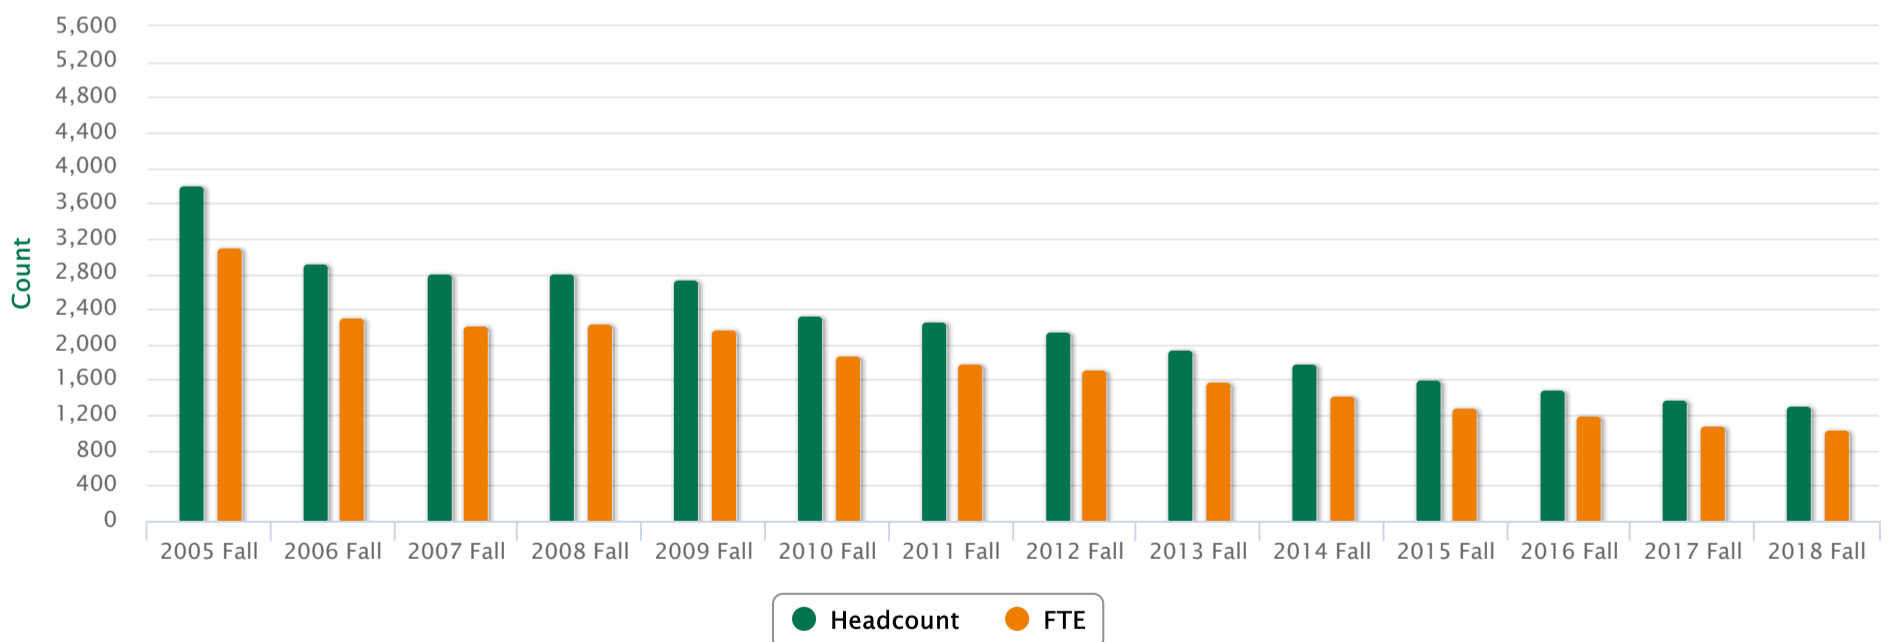

University of Hawai'i at Mānoa Enrollment Trend Report

Period: Fall only

Selected group:

UHM Ethnicity = **Japanese**

Period	Unduplicated Headcount	FTE by FtPt	FTE by Credits
2005 Fall	3808	3095	3025
2006 Fall	2916	2305	2278
2007 Fall	2809	2221	2231
2008 Fall	2817	2241	2222
2009 Fall	2734	2179	2174
2010 Fall	2346	1871	1883
2011 Fall	2264	1791	1816
2012 Fall	2150	1715	1742
2013 Fall	1957	1594	1631
2014 Fall	1789	1429	1474
2015 Fall	1619	1297	1364
2016 Fall	1493	1209	1268
2017 Fall	1376	1099	1158
2018 Fall	1304	1038	1076

Enrollment Trend for Selected Group

(Source: ODS)

Manoa Institutional Research Office

Columns conform to lefthand scale, Lines to righthand scale