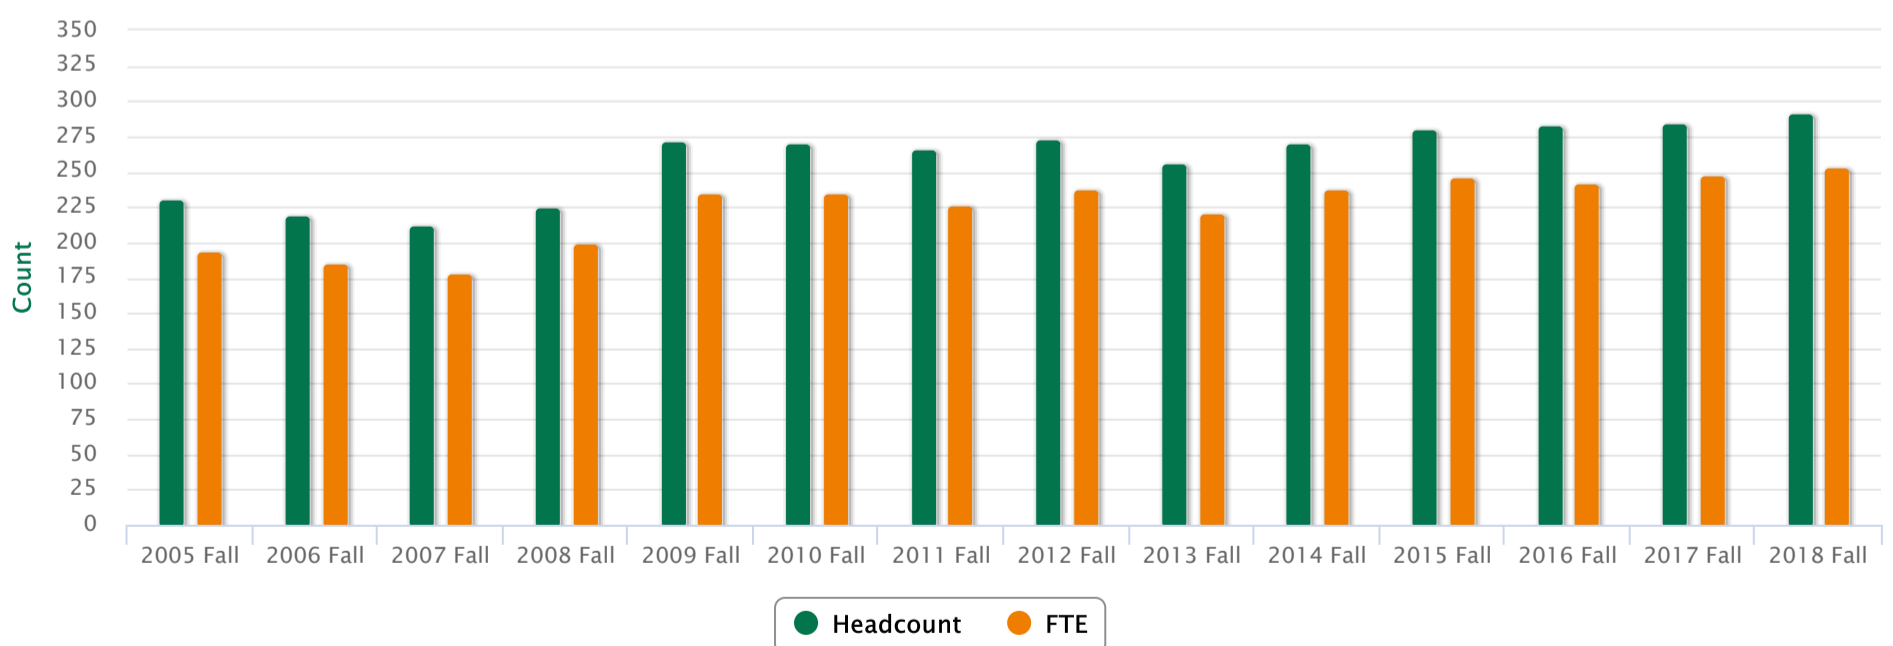

University of Hawai'i at Mānoa Enrollment Trend Report

Period: Fall only

Selected group:

UHM Race = **Black or African American**

Period	Unduplicated Headcount	FTE by FtPt	FTE by Credits
2005 Fall	231	194	190
2006 Fall	219	185	177
2007 Fall	212	178	176
2008 Fall	226	200	193
2009 Fall	272	235	224
2010 Fall	270	235	223
2011 Fall	267	227	217
2012 Fall	274	238	235
2013 Fall	257	221	217
2014 Fall	271	238	235
2015 Fall	281	247	240
2016 Fall	283	243	235
2017 Fall	285	248	236
2018 Fall	292	253	239

Enrollment Trend for Selected Group

(Source: ODS)

Manoa Institutional Research Office

Columns conform to lefthand scale, Lines to righthand scale