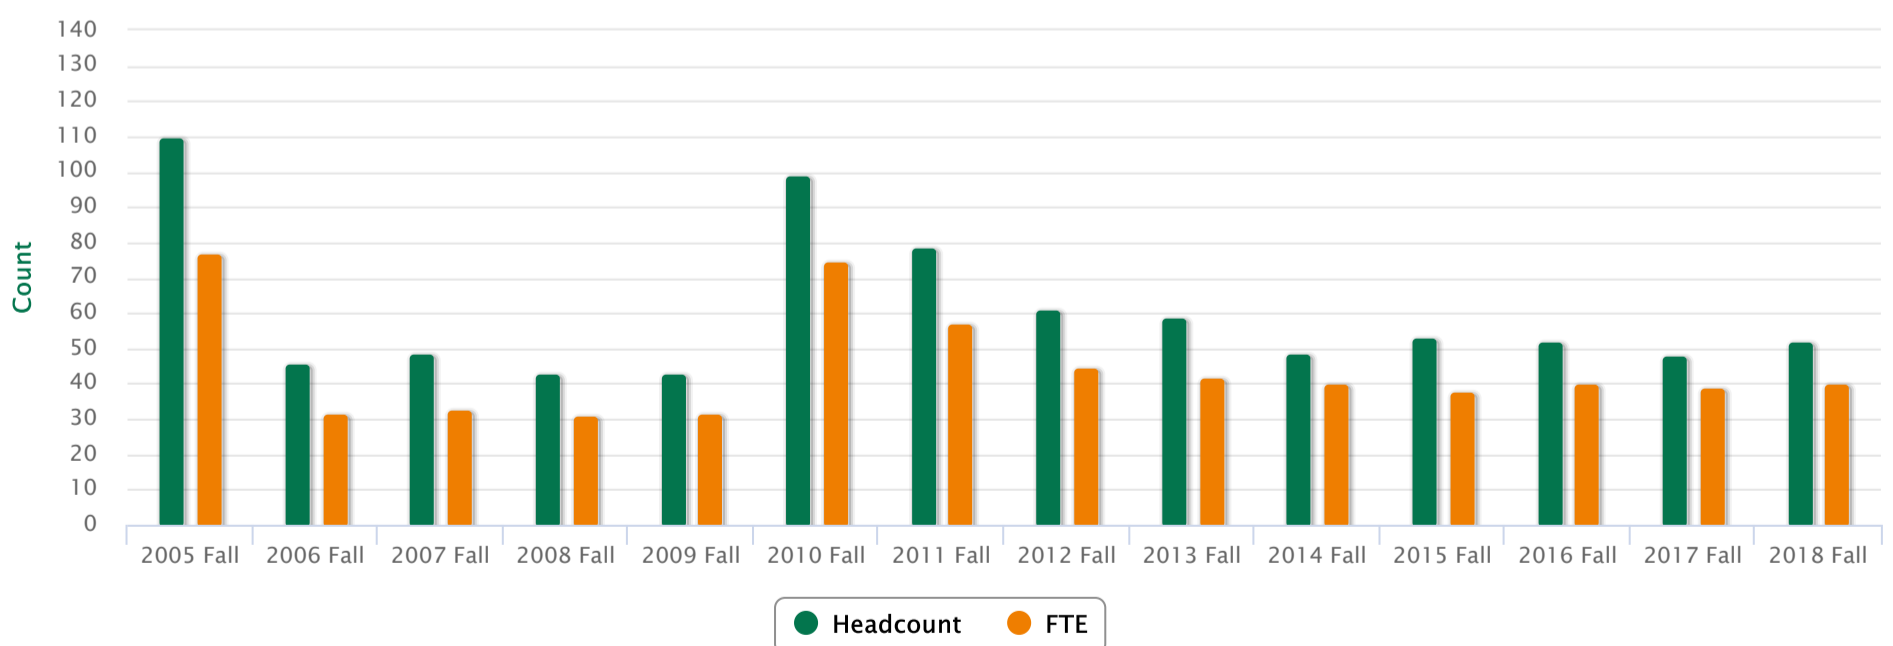

University of Hawai'i at Mānoa Enrollment Trend Report

Period: Fall only

Selected group:

UHM Ethnicity = **Asian Indian**

Period	Unduplicated Headcount	FTE by FtPt	FTE by Credits
2005 Fall	110	77	76
2006 Fall	46	32	33
2007 Fall	49	33	35
2008 Fall	43	31	31
2009 Fall	43	32	32
2010 Fall	99	75	73
2011 Fall	79	57	62
2012 Fall	61	45	49
2013 Fall	59	42	40
2014 Fall	49	40	43
2015 Fall	53	38	41
2016 Fall	52	40	45
2017 Fall	48	39	42
2018 Fall	52	40	43

Enrollment Trend for Selected Group

(Source: ODS)

Manoa Institutional Research Office

Columns conform to lefthand scale, Lines to righthand scale