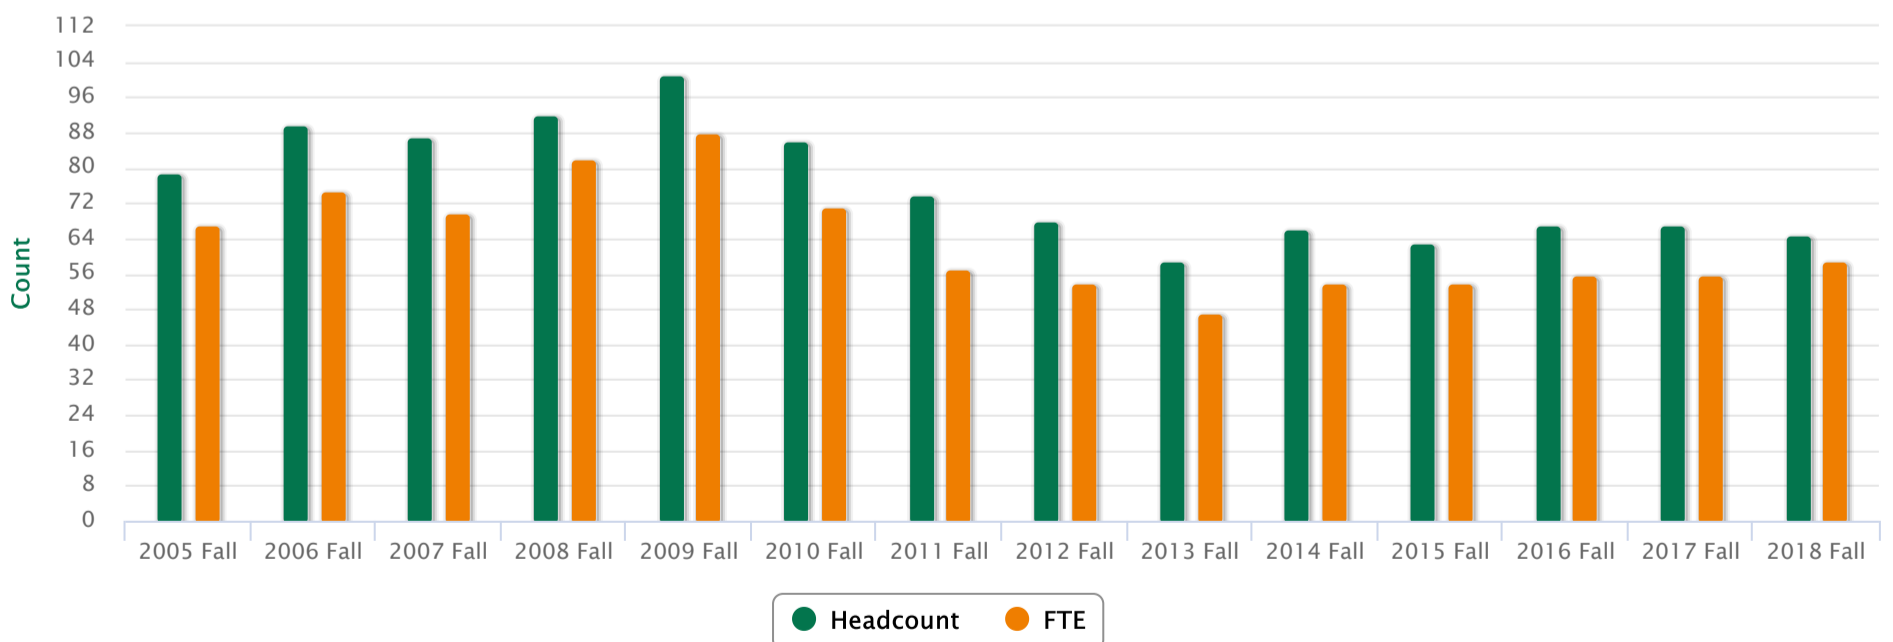

University of Hawai'i at Mānoa Enrollment Trend Report

Period: Fall only

Selected group:

UHM Race = **American Indian or Alaska Native**

Period	Unduplicated Headcount	FTE by FtPt	FTE by Credits
2005 Fall	79	67	64
2006 Fall	90	75	71
2007 Fall	87	70	66
2008 Fall	92	82	78
2009 Fall	101	88	85
2010 Fall	86	71	67
2011 Fall	74	57	56
2012 Fall	68	54	52
2013 Fall	59	47	45
2014 Fall	66	54	53
2015 Fall	63	54	53
2016 Fall	67	56	58
2017 Fall	67	56	55
2018 Fall	65	59	57

Enrollment Trend for Selected Group

(Source: ODS)

Manoa Institutional Research Office

Columns conform to lefthand scale, Lines to righthand scale