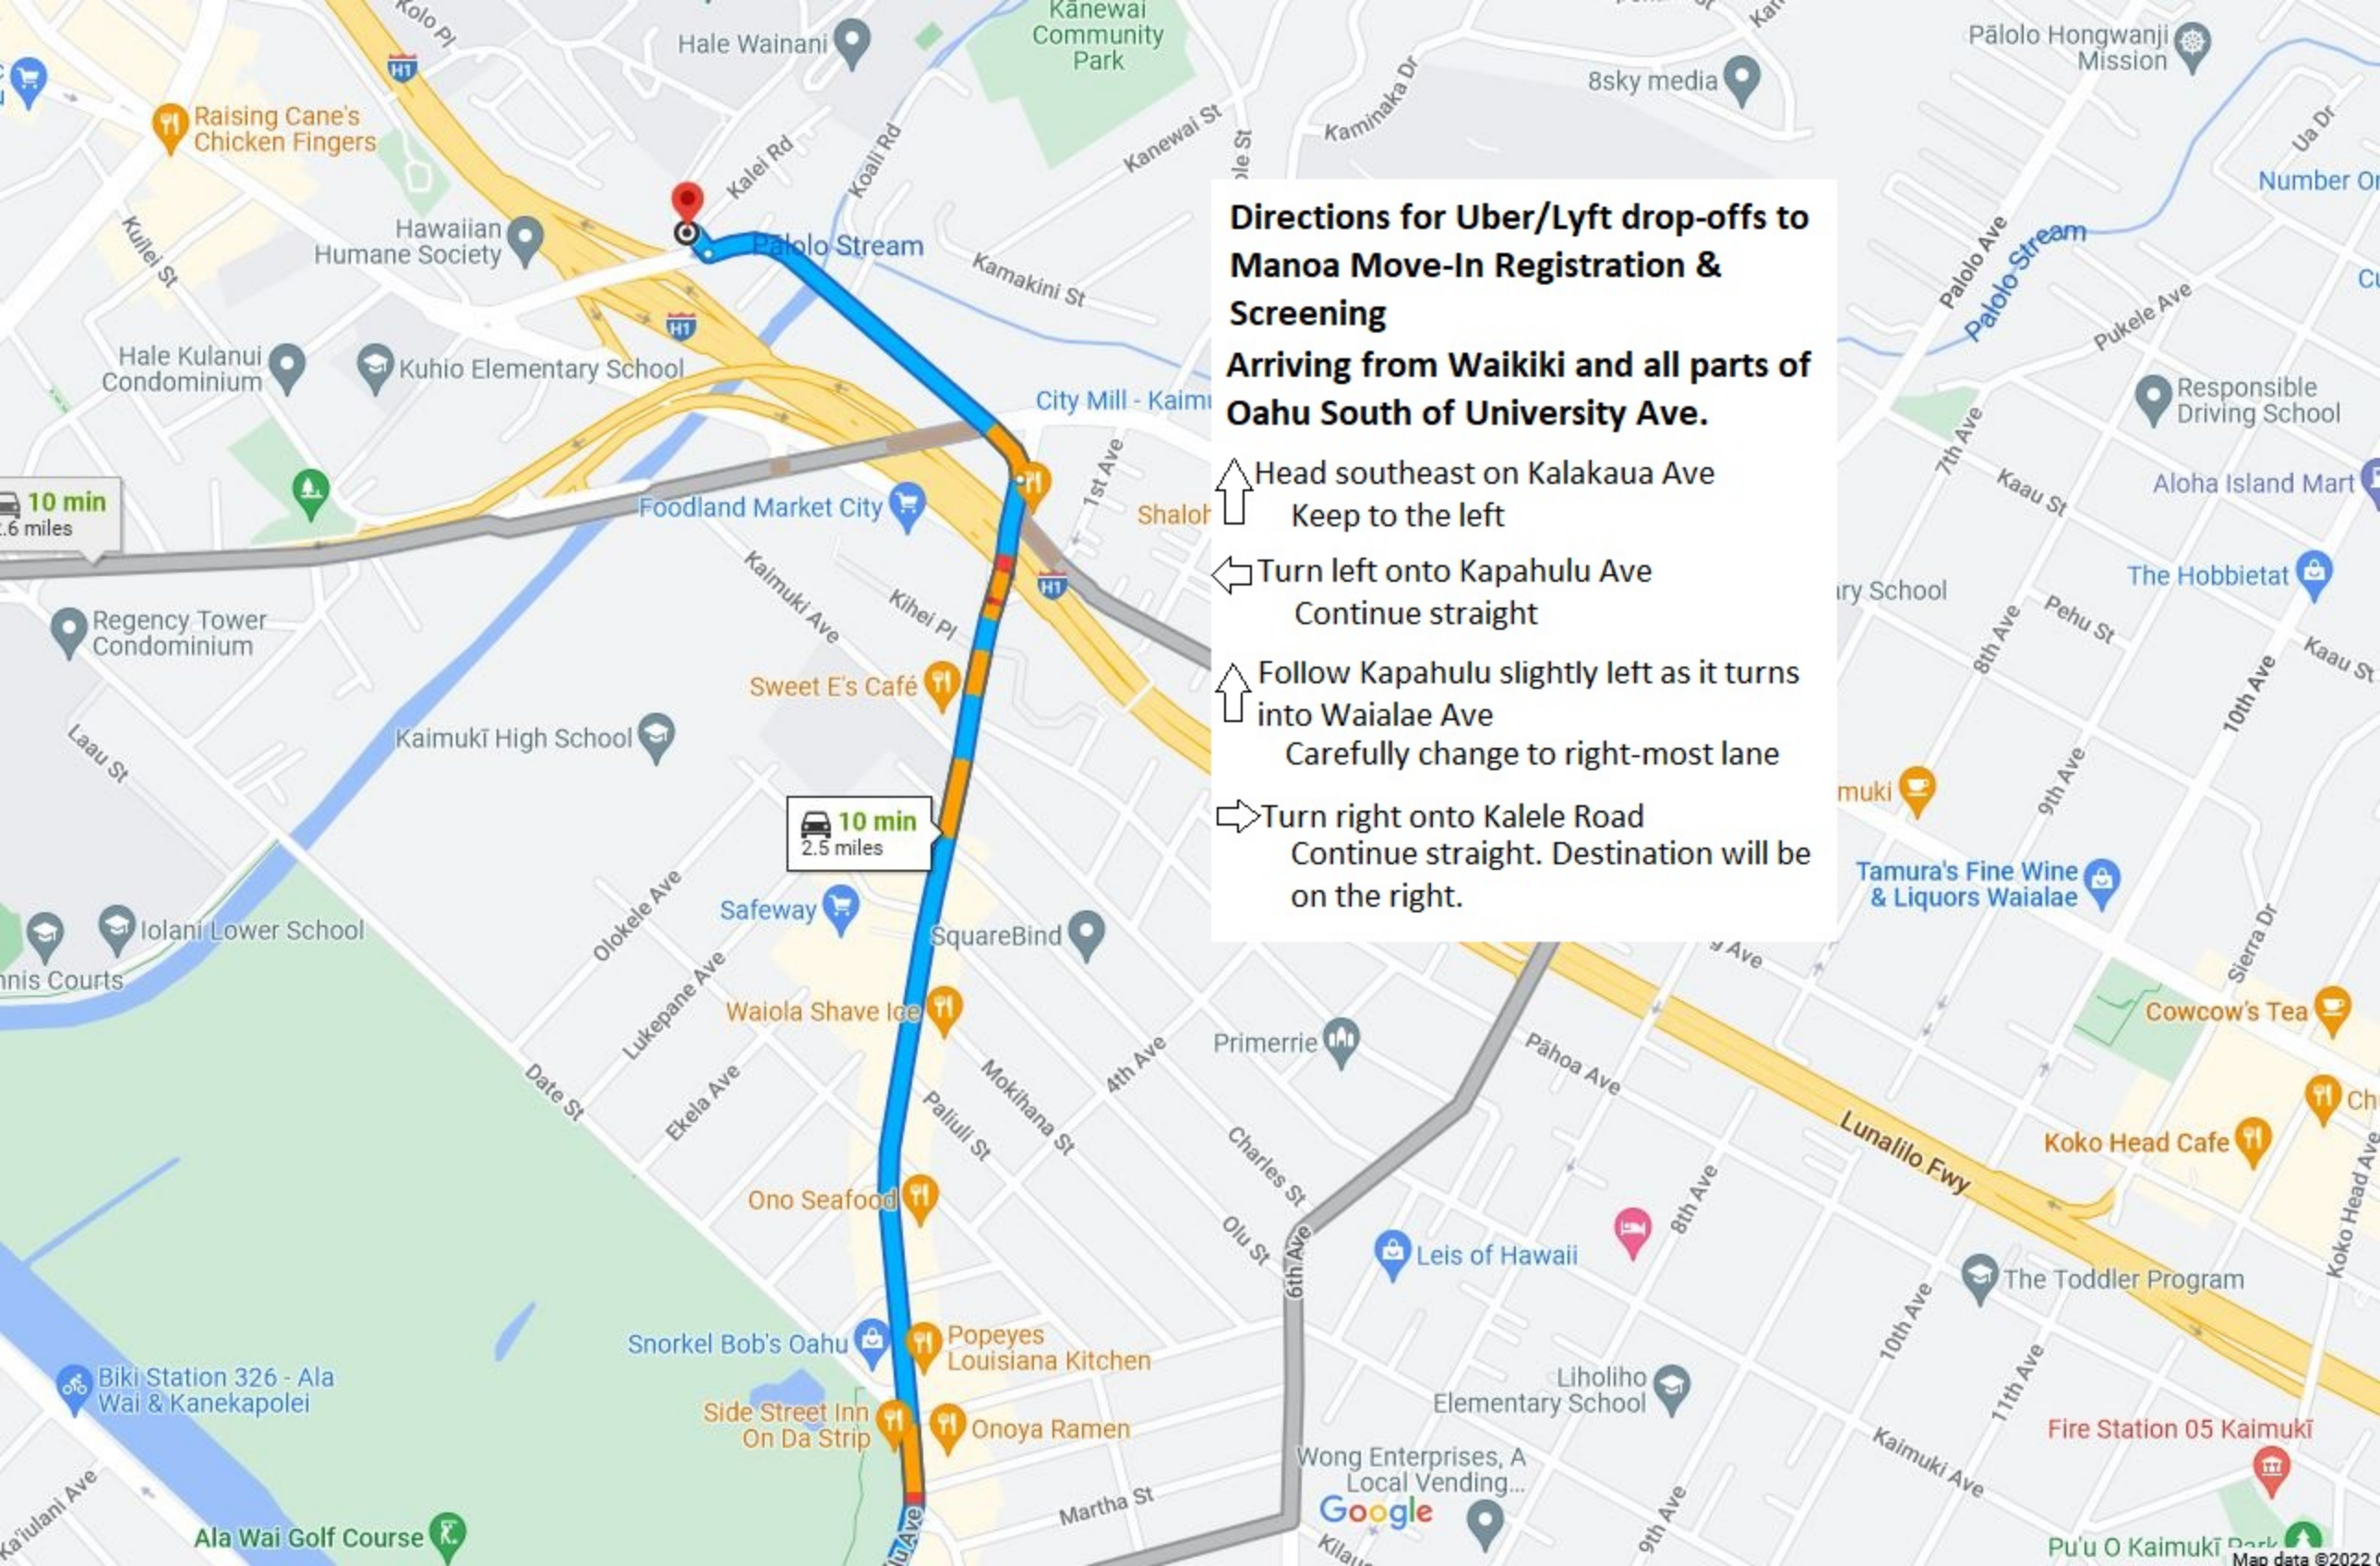

### Arriving from Daniel K Inouye International Airport

- ↑ Merge onto Interstate H-1 East  
Continue on H-1 East
- ↑ Take Exit 25A to merge onto South King St.  
Keep to left-most lane
- ← Turn left onto Kapiolani Blvd.  
Continue on left-most lane
- ← Turn left onto Waialae Ave.  
Carefully change to right-most lane
- Turn right onto Kalele Road  
Continue straight. Destination will be on the right.

### Directions for Uber/Lyft drop-offs to Manoa Move-In Registration & Screening

#### Arriving from Kaimuki, Kahala, and all parts of Oahu east of University Ave

- ↑ Merge onto Interstate H-1 West  
Continue on H-1 West
- ↑ Take Exit 25A to merge onto South King St.  
Keep to left-most lane
- ← Turn left onto South King St.  
Keep left to stay on South King St.
- ← Turn left onto Kapiolani Blvd.  
Continue on left-most lane
- ← Turn left onto Waialae Ave.  
Carefully change to right most-lane
- Turn right onto Kalele Road  
Continue straight. Destination will be  
on the right.

**Directions for Uber/Lyft drop-offs to  
Manoa Move-In Registration &  
Screening**  
**Arriving from Waikiki and all parts of  
Oahu South of University Ave.**

- ↑ Head southeast on Kalakaua Ave  
Keep to the left
- ← Turn left onto Kapahulu Ave  
Continue straight
- ↑ Follow Kapahulu slightly left as it turns  
into Waialae Ave  
Carefully change to right-most lane
- Turn right onto Kalele Road  
Continue straight. Destination will be  
on the right.