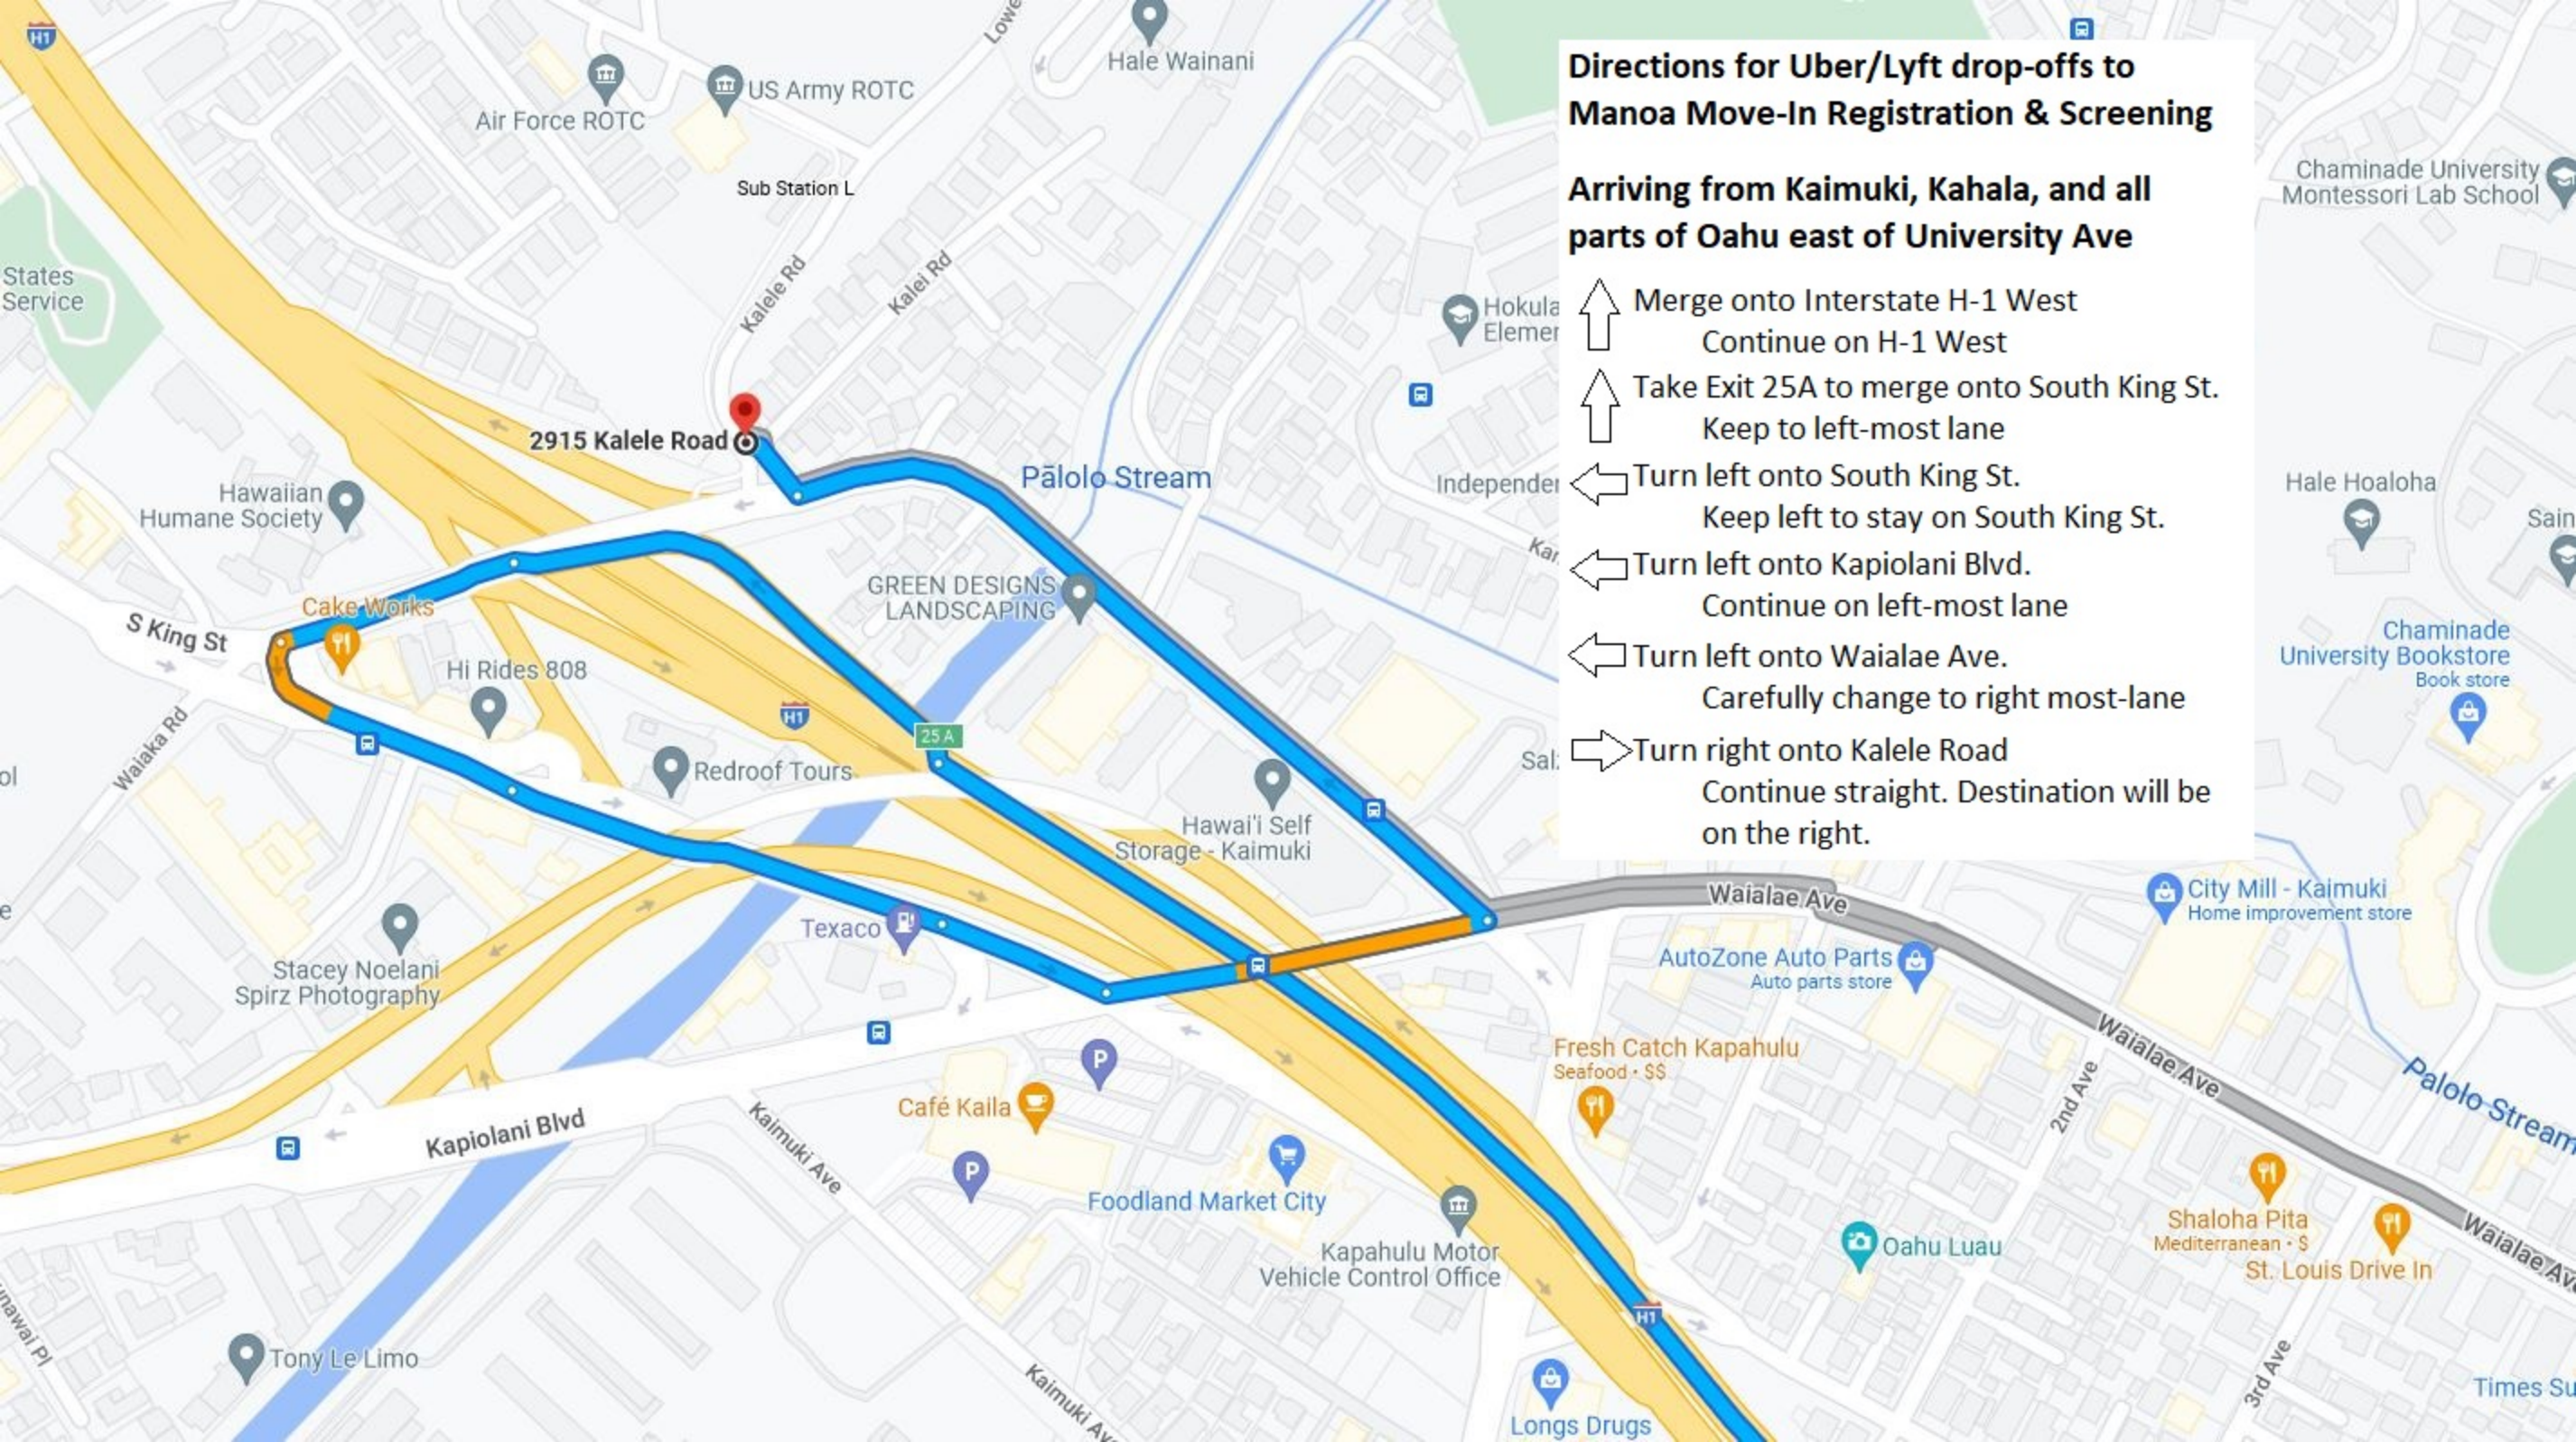

## Directions for Uber/Lyft drop-offs to Manoa Move-in Registration & Screening

### Arriving from Daniel K Inouye International Airport

- ↑ Merge onto Interstate H-1 East  
Continue on H-1 East
- ↑ Take Exit 25A to merge onto South King St.  
Keep to left-most lane
- ← Turn left onto Kapiolani Blvd.  
Continue on left-most lane
- ← Turn left onto Waialae Ave.  
Carefully change to right-most lane
- Turn right onto Kalele Road  
Continue straight. Destination will be on the right.

#### Arriving from Kaimuki, Kahala, and all parts of Oahu east of University Ave

- ↑ Merge onto Interstate H-1 West  
Continue on H-1 West
- ↑ Take Exit 25A to merge onto South King St.  
Keep to left-most lane
- ← Turn left onto South King St.  
Keep left to stay on South King St.
- ← Turn left onto Kapiolani Blvd.  
Continue on left-most lane
- ← Turn left onto Waialae Ave.  
Carefully change to right most-lane
- Turn right onto Kalele Road  
Continue straight. Destination will be  
on the right.

**Directions for Uber/Lyft drop-offs to  
Manoa Move-In Registration &  
Screening**  
**Arriving from Waikiki and all parts of  
Oahu South of University Ave.**

- ↑ Head southeast on Kalakaua Ave  
Keep to the left
- ← Turn left onto Kapahulu Ave  
Continue straight
- ↑ Follow Kapahulu slightly left as it turns  
into Waialae Ave  
Carefully change to right-most lane
- Turn right onto Kalele Road  
Continue straight. Destination will be  
on the right.