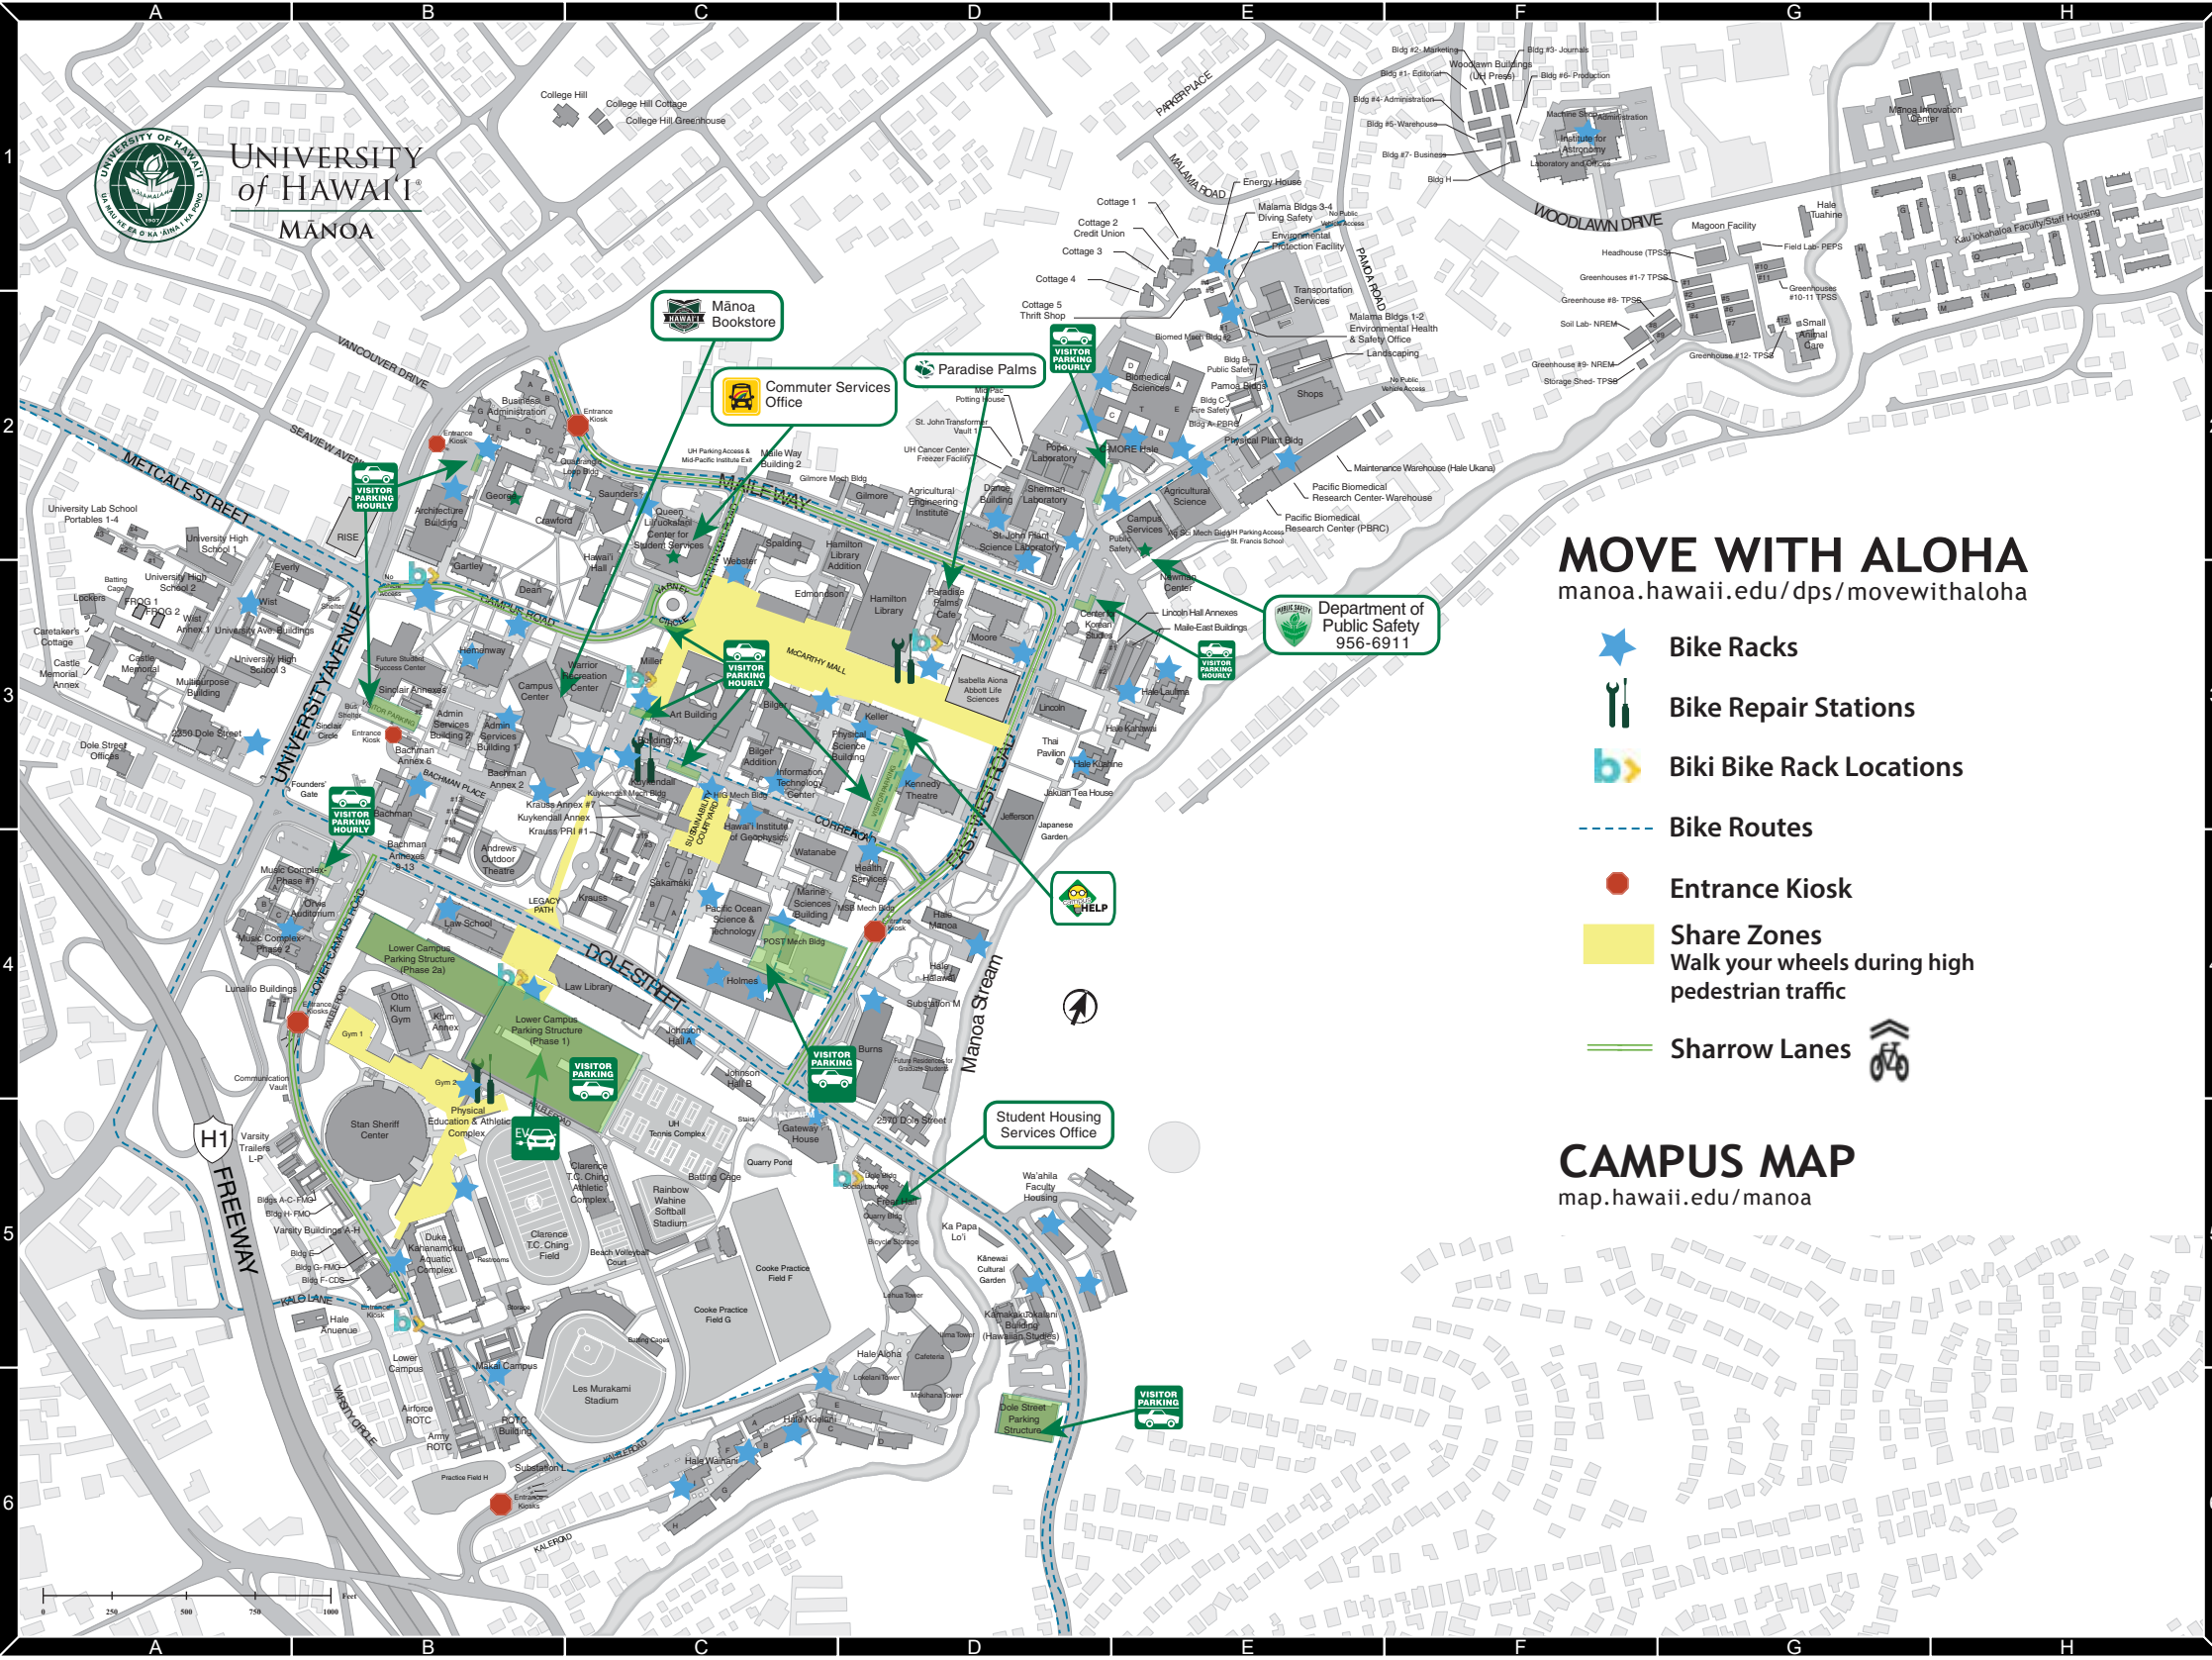

UNIVERSITY
of HAWAII
MĀNOA

MOVE WITH ALOHA

manoa.hawaii.edu/dps/movewithaloha

- Bike Racks
- Bike Repair Stations
- Biki Bike Rack Locations
- Bike Routes
- Entrance Kiosk
- Share Zones
  Walk your wheels during high pedestrian traffic
- Sharrow Lanes

CAMPUS MAP

map.hawaii.edu/manoa