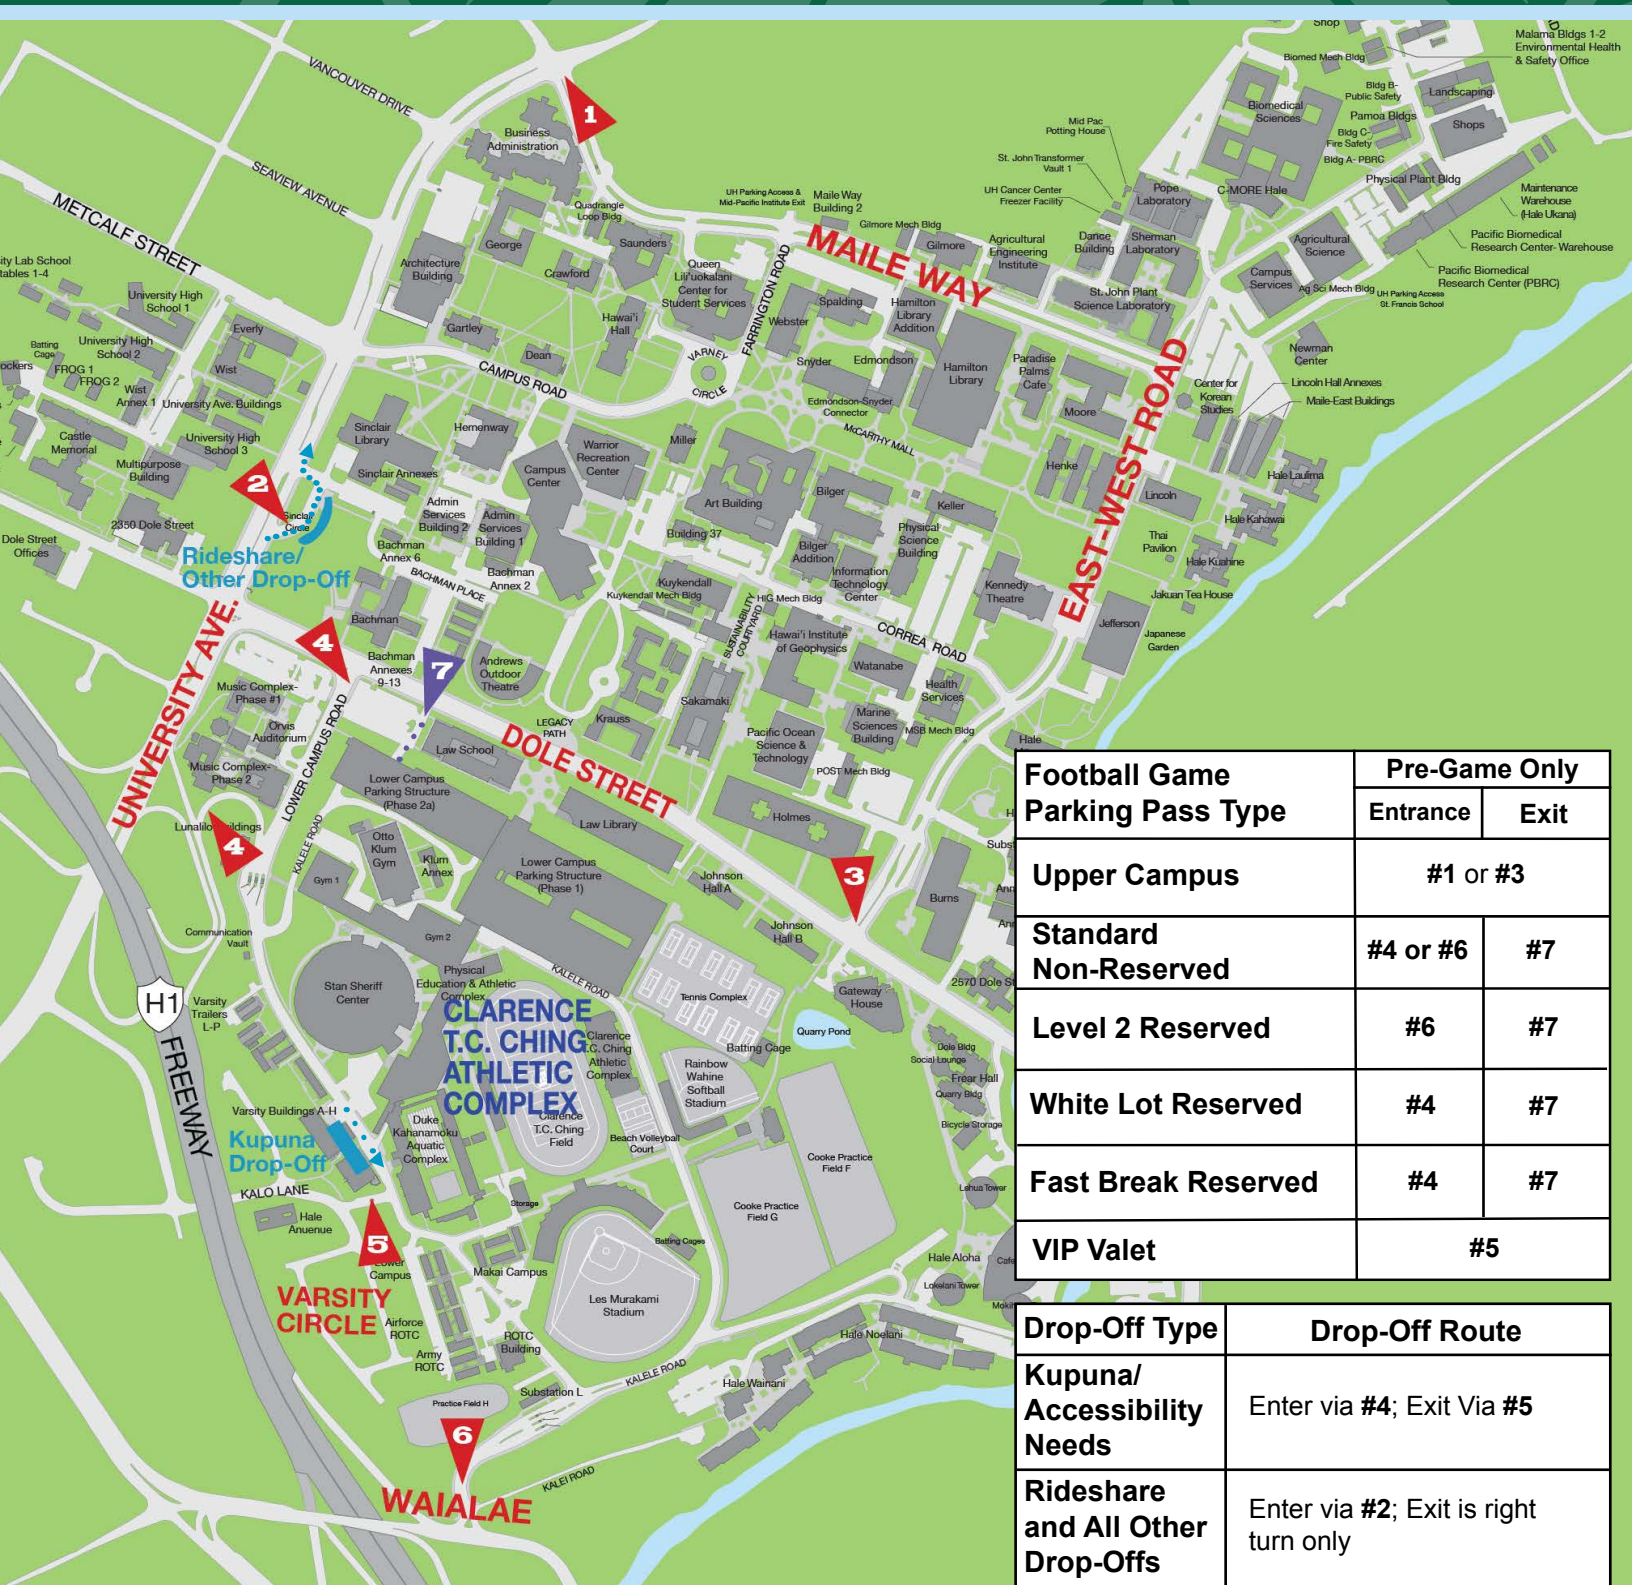

Parking and Drop-off Locations

Football Game Day

Pre-Purchase · Print · Display Parking Pass

Football Game Parking Pass Type	Pre-Game Only	
	Entrance	Exit
Upper Campus	#1 or #3	
Standard Non-Reserved	#4 or #6	#7
Level 2 Reserved	#6	#7
White Lot Reserved	#4	#7
Fast Break Reserved	#4	#7
VIP Valet	#5	

Drop-Off Type	Drop-Off Route
Kupuna/ Accessibility Needs	Enter via #4; Exit Via #5
Rideshare and All Other Drop-Offs	Enter via #2; Exit is right turn only

All parking passes must be pre-purchased by 11 a.m. on game day, printed and displayed on your dashboard. Regular UH passes will not be recognized in football parking areas. For more information about game day requirements, please visit <http://go.hawaii.edu/V2v>. For questions about parking, please contact ftblpkg@hawaii.edu.