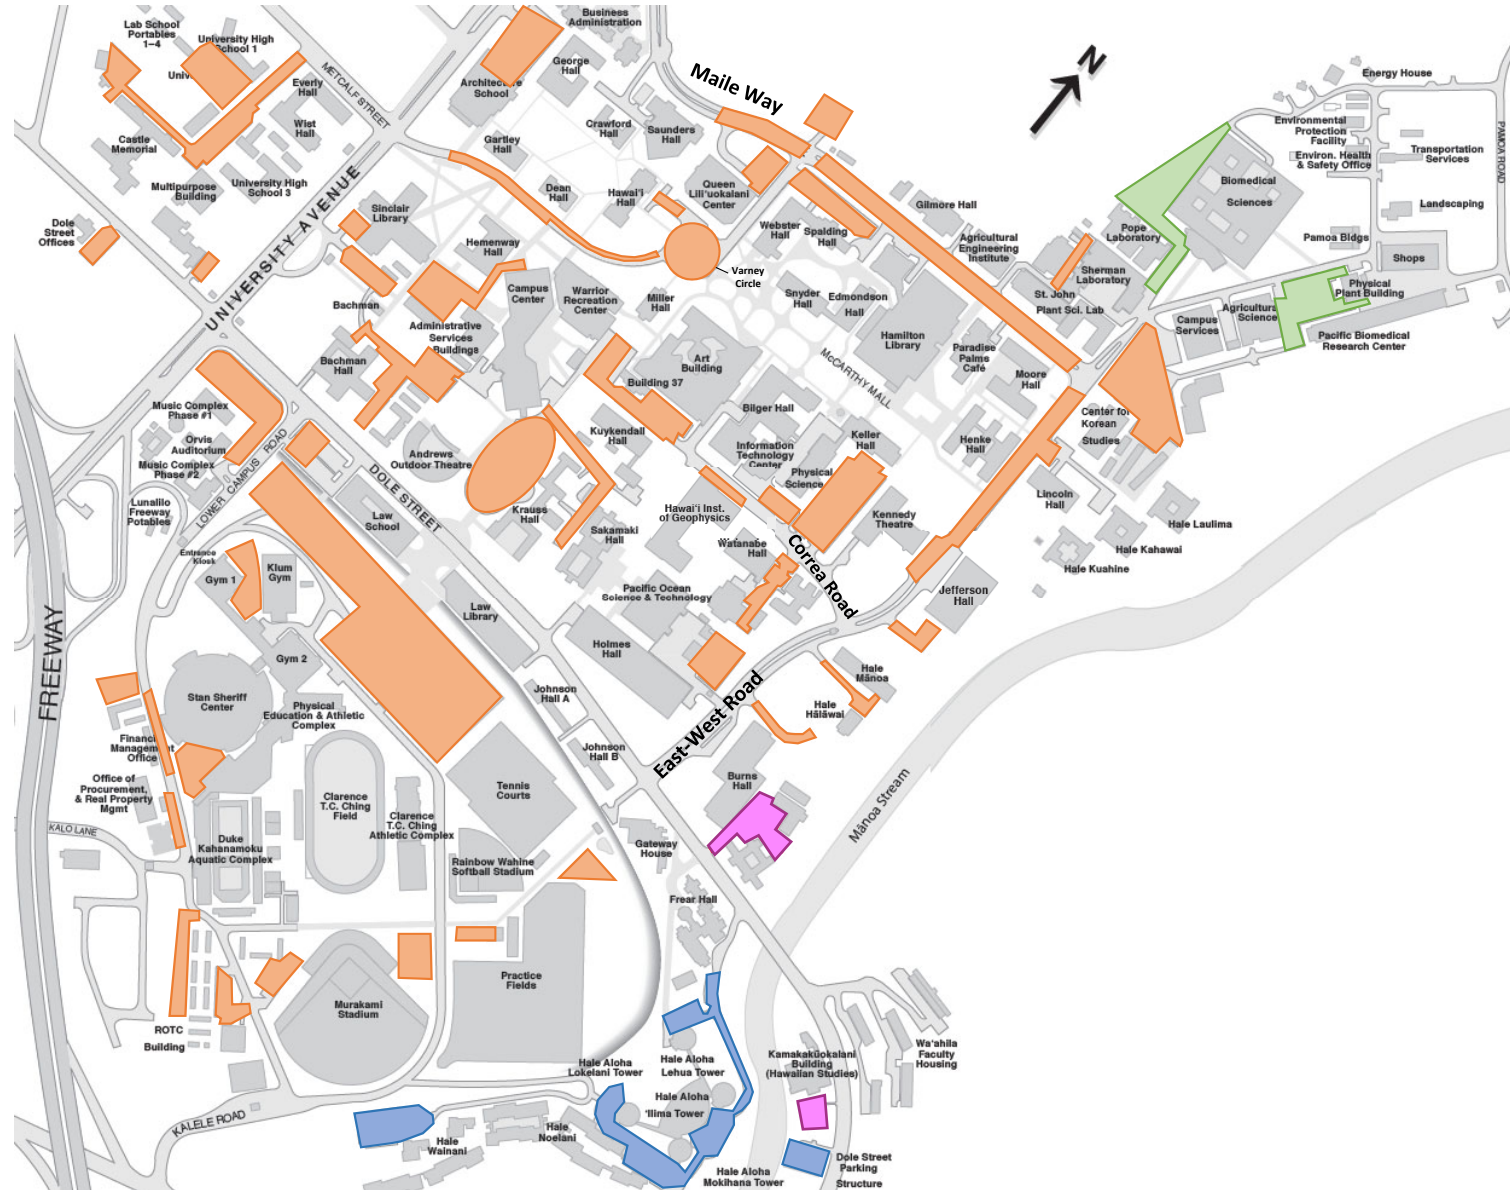

Football Game Day Parking Map*

- Parking for Existing Permit Holders
- Parking reserved for football (all white and green stalls)
- Parking for Student Residents with Zone 20 permits (relocated from structure)
- No change on game days