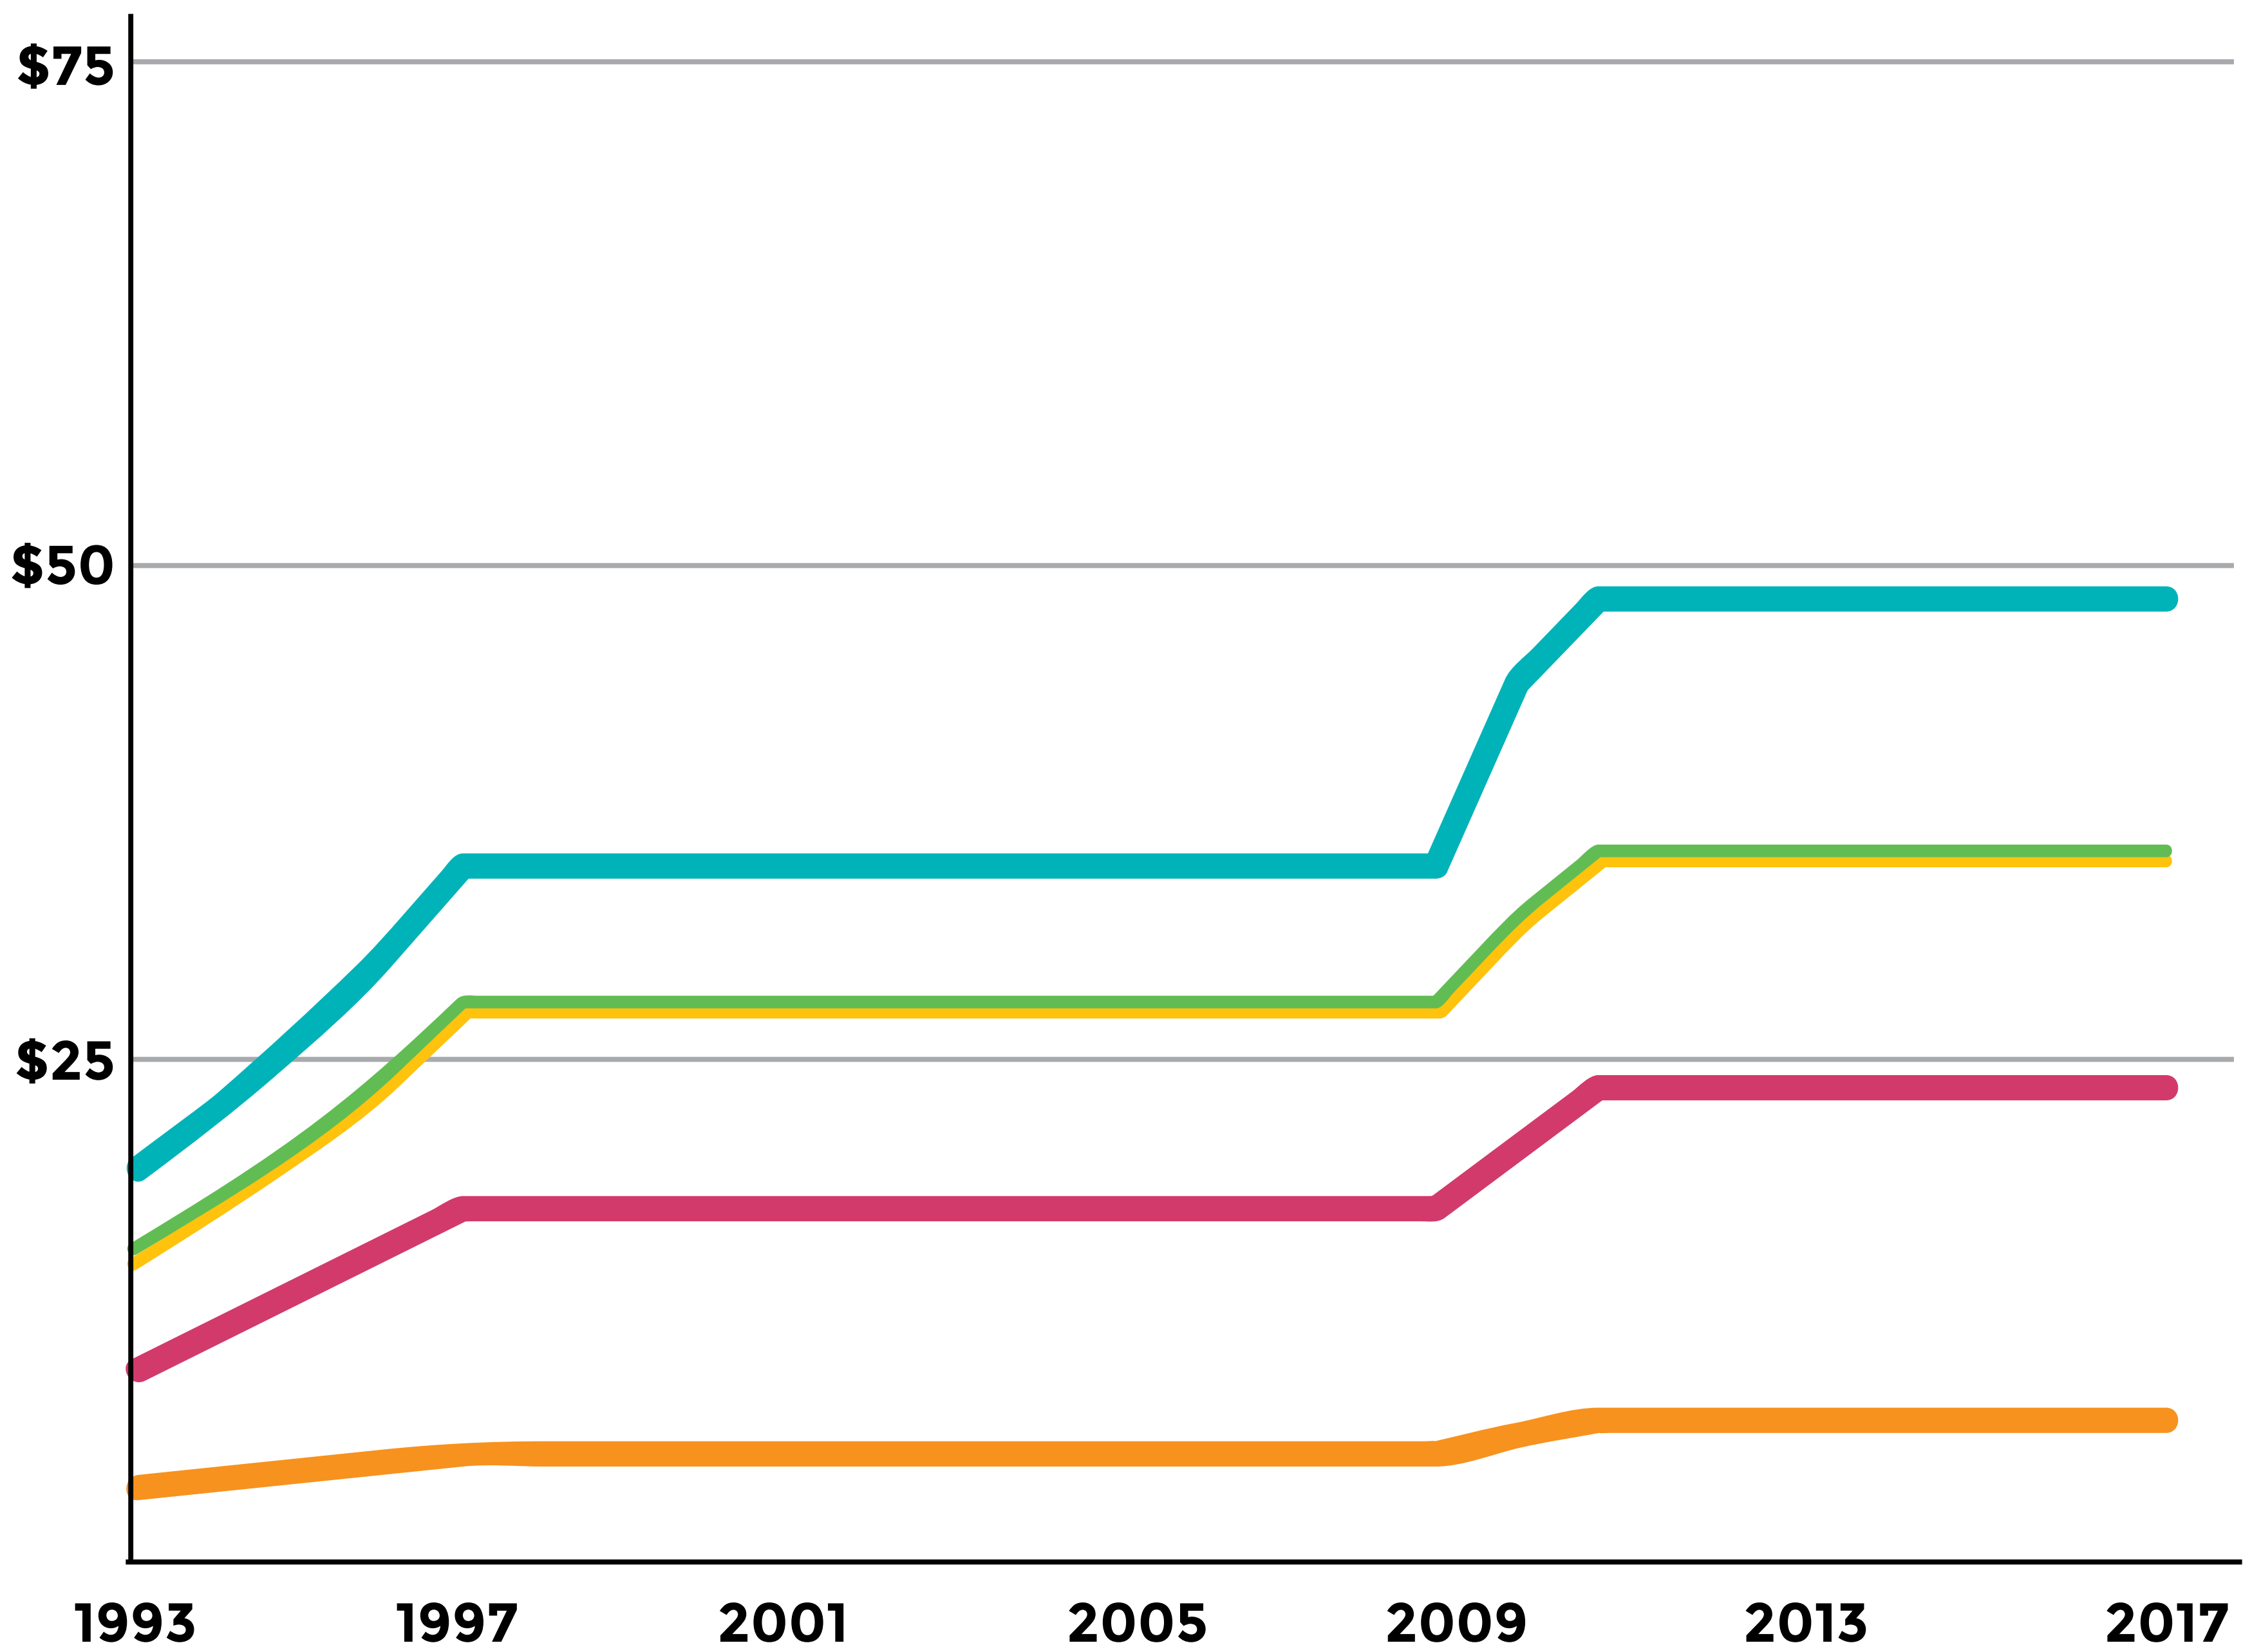

HISTORY OF RATE INCREASES

(MONTHLY PRICES)

FACULTY & STAFF (upper campus)

FACULTY & STAFF (lower campus)

STUDENTS

EVENING

MOTORCYCLE/MOPED