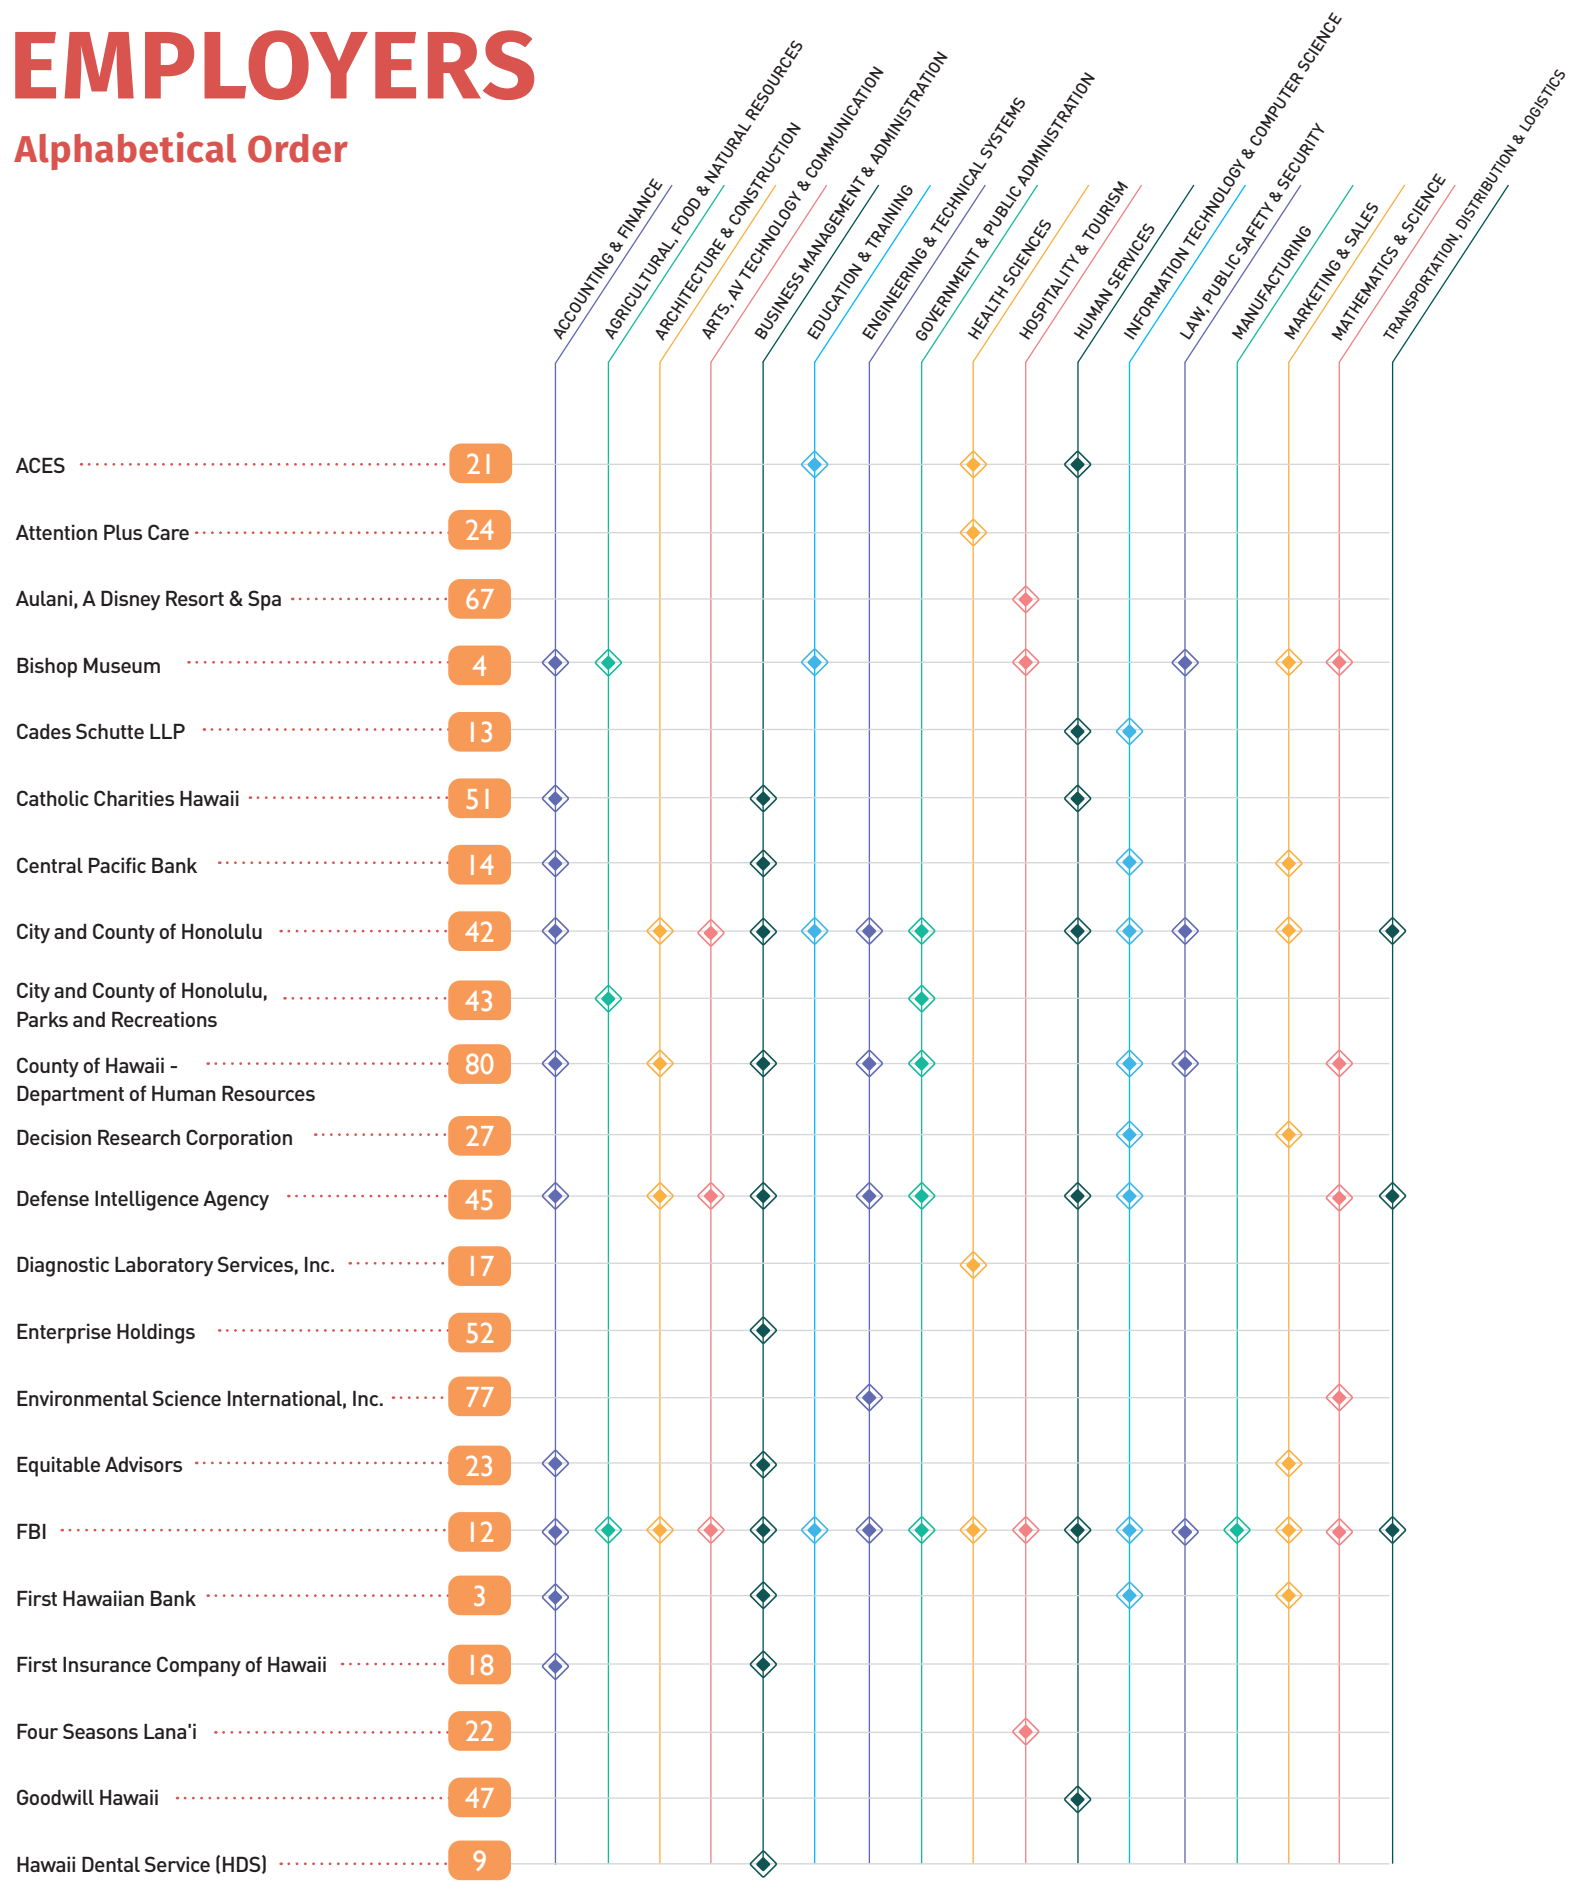

Campus Center Ballroom Map

EMPLOYERS

Alphabetical Order

EMPLOYERS

Alphabetical Order

Download the Manoa Career Center App!

Scan QR codes to install: