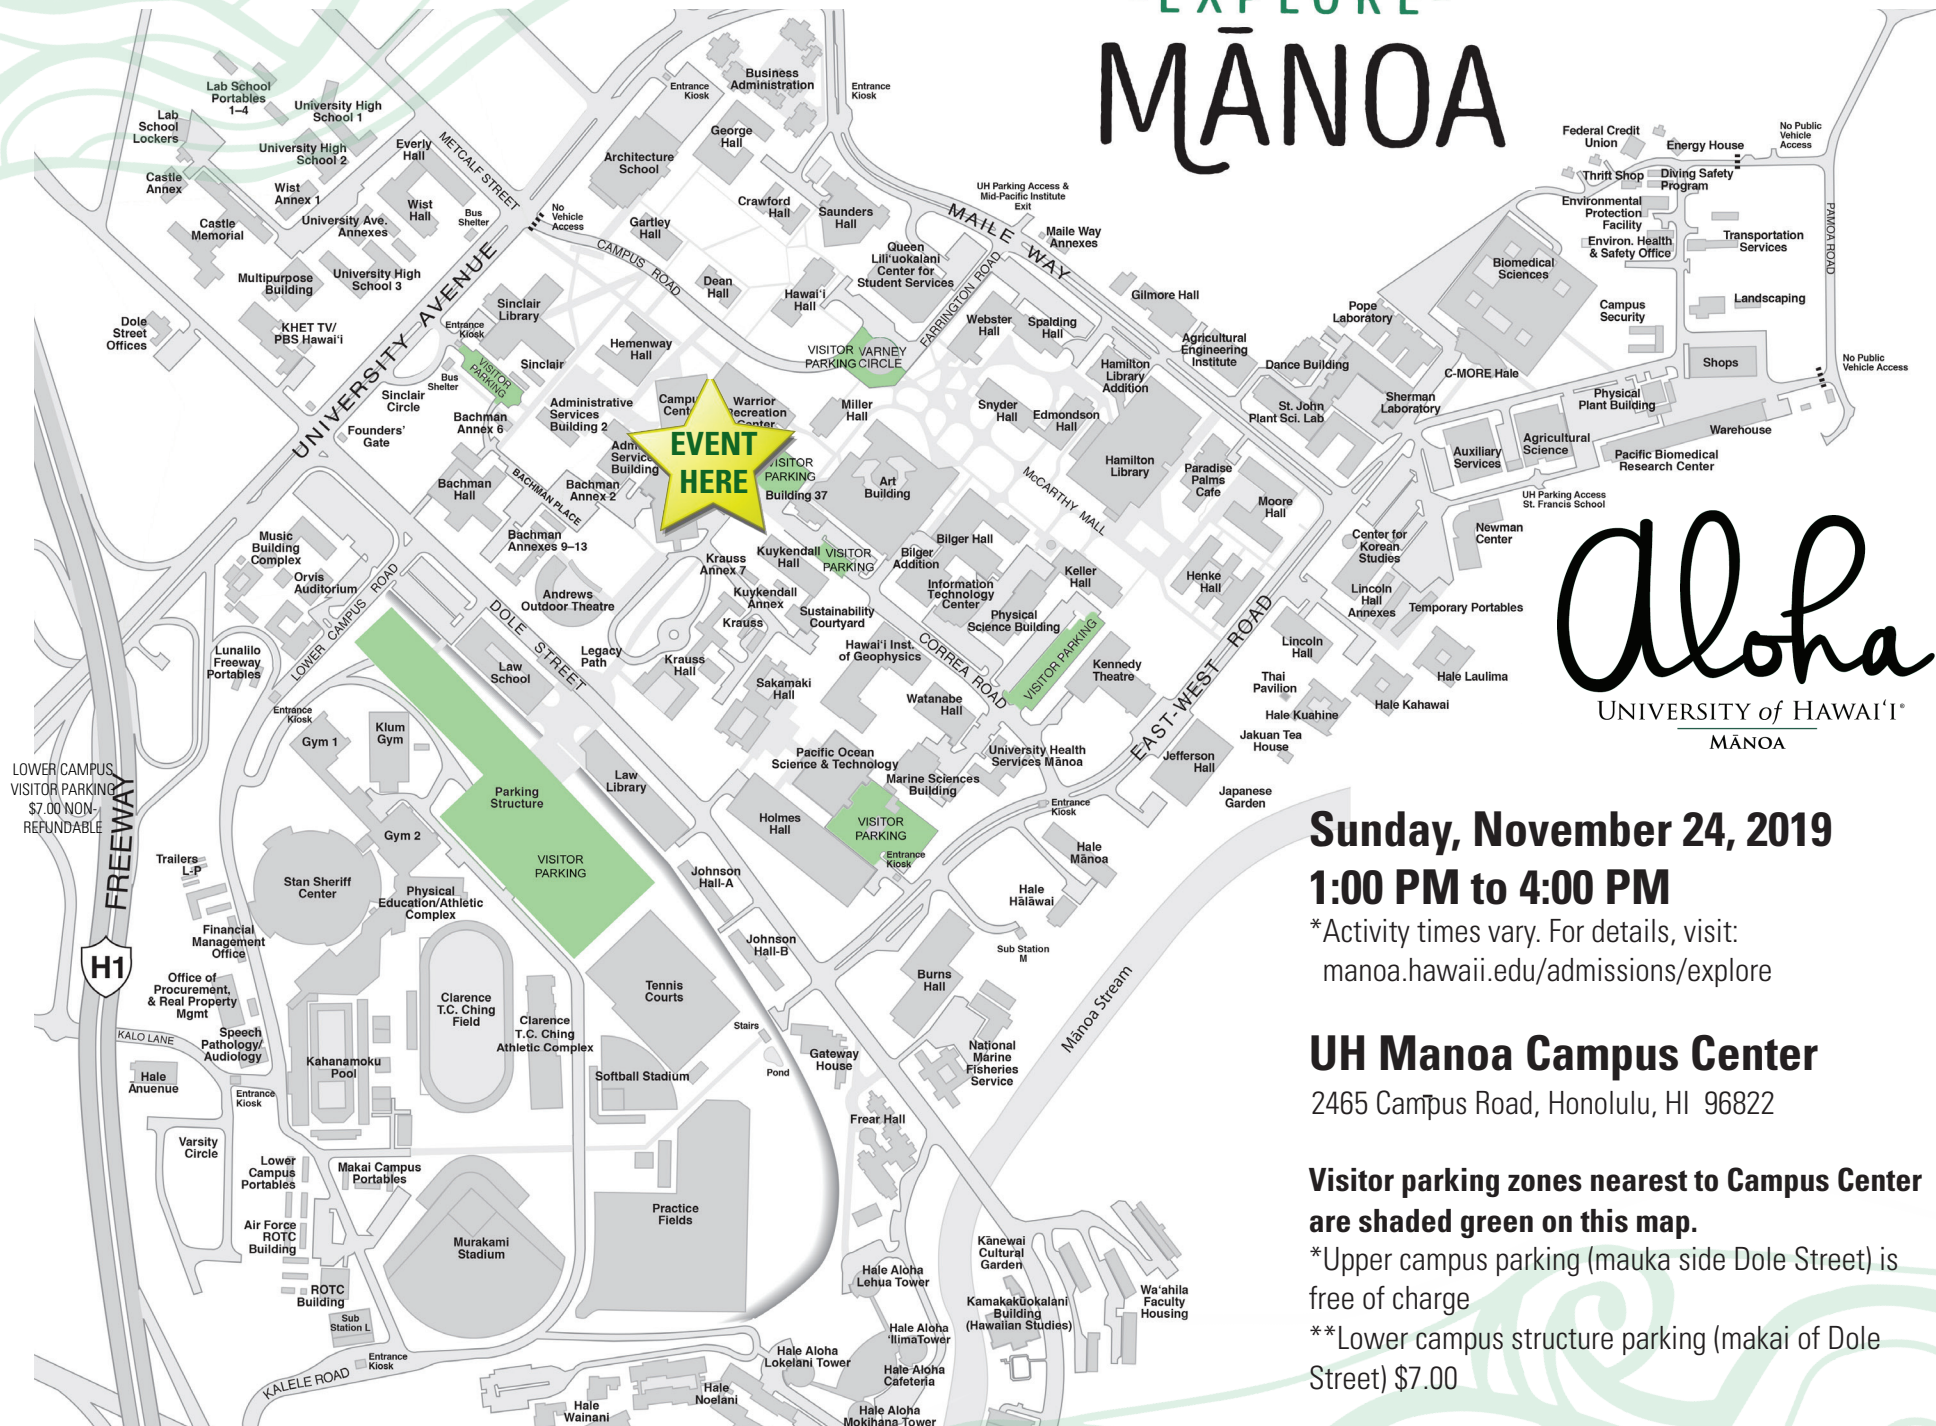

EXPLORE MĀNOA

Aloha
UNIVERSITY of HAWAII[®]
MĀNOA

Sunday, November 24, 2019

1:00 PM to 4:00 PM

*Activity times vary. For details, visit:
manoa.hawaii.edu/admissions/explore

UH Manoa Campus Center

2465 Campus Road, Honolulu, HI 96822

Visitor parking zones nearest to Campus Center are shaded green on this map.

*Upper campus parking (mauka side Dole Street) is free of charge

**Lower campus structure parking (makai of Dole Street) \$7.00

If you are unable to view this map, please contact the Office of Admissions at (808) 956-7137 | Office Hours: Monday - Friday, 8:00 AM - 4:00 PM (excluding state holidays)